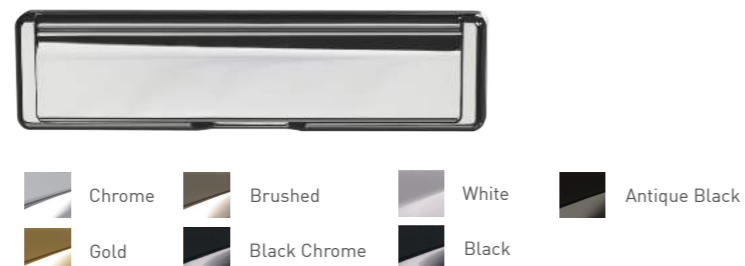

Letterplates