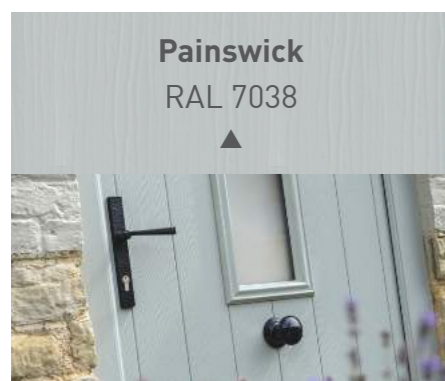

A Colourful Entrance

Luxury Range

We offer the **largest** range of colours from stock in the UK.

Choose from **22 colours** for the inside and / or the outside of your door. You also have 10 frame colour options to choose from. When selecting your colour from this guide please be aware we advise you to ask for a colour swatch to check both colour and grain structure.

Premium Range

Standard Range

Please note that all RAL colours are LAB matched and a slight difference in colour can occur. If you are matching paint to one of our doors it is advised that you ask for a colour swatch.

*Due to the limitations of the lithographic printing process, colour samples may not be an exact match to actual doors.

* Available as a matching frame option   ▲ Frame option for Painswick, white internal only