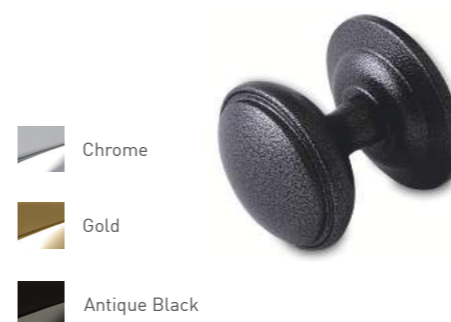

Not available on Tenby 4, Conway 3, Ludlow, Edinburgh, Harlech or Nottingham

Viewer

Letterplates

The Architectural Range

Knocker

Lever / Lever inline handle

Letterplate (Opens inwards)

The Classical Range

Bullring Knocker

Lever / Lever inline handle

Pull Knob

Letterplate (opens inwards)

Butt Hinge

-  Gold
-  White
-  Black
-  Brushed

Hinges

Our new slimline, PAS 24 tested, face fixed flag hinge is sleek and modern. Available for open in doors only.