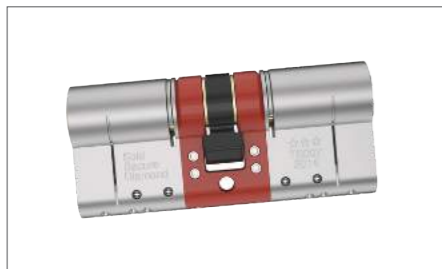

Ultion Cylinder

The Ultion cylinder prides itself upon 3 star plus protection. With 85% of break ins occurring through lock snapping, the Ultion hidden attack lock means it can detect an attack and automatically activate lockdown mode.

As well as offering 20-point drill protection whereby steel pins are positioned precisely to ensure your cylinder is drill safe, it is also tested by the Master Locksmith Association and achieves the highest kitemark star rating available.