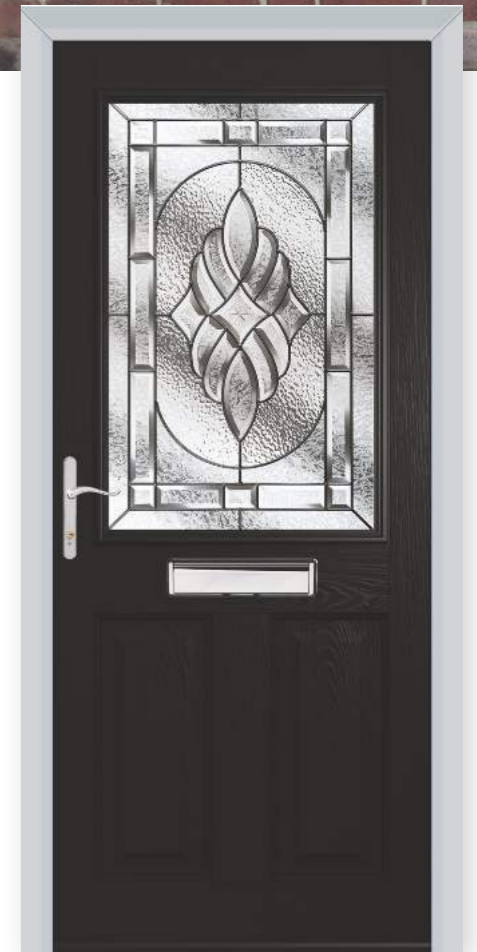

Colour - Black
Glass - Elegance