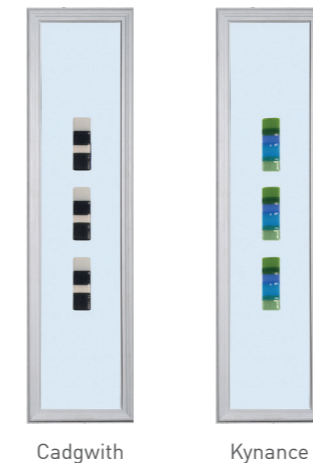

Cadgwith

Kynance