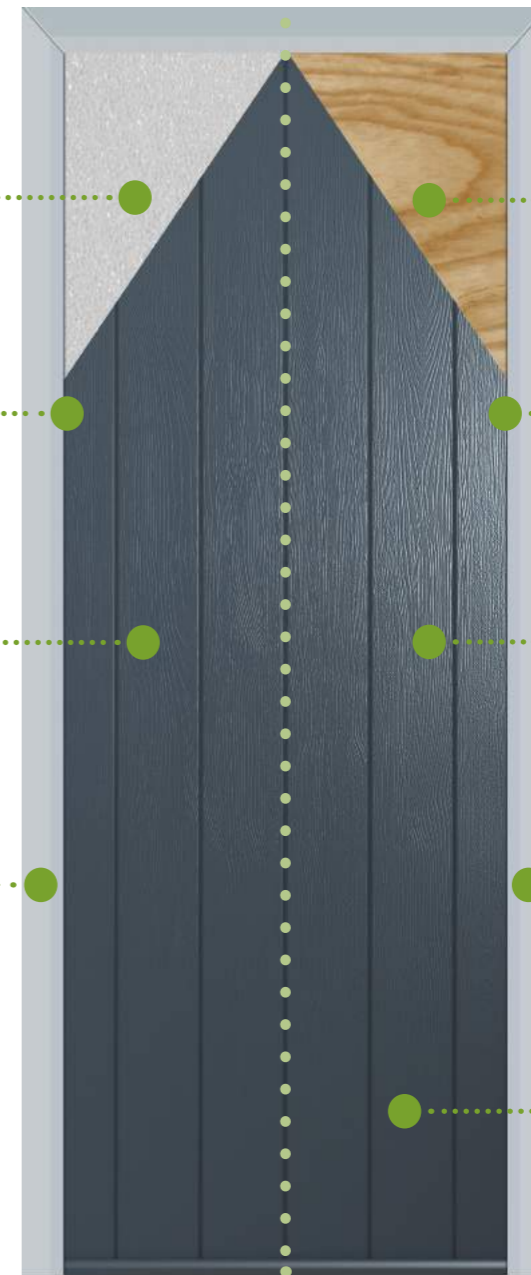

Solidor's unique solid timber construction

44mm Solid Timber Core (48mm including skin)
that is thermally efficient and extremely secure.

Hidden Edge Banding
so the front of your door remains a solid, glorious slab of colour.

'Through' Colour ABS Skins
made from the same durable plastic as Lego®. Also, because the entire skin is made of a solid colour, any scratches are practically hidden.

Lead Free, 5 Chamber Profile
which uses 100% recycled reinforcing. Generally, the more chambers that a profile uses, the stronger and more thermally efficient they are.

Wood Grain Effect Skin
that gives all of the aesthetics of timber, but without the time consuming maintenance.