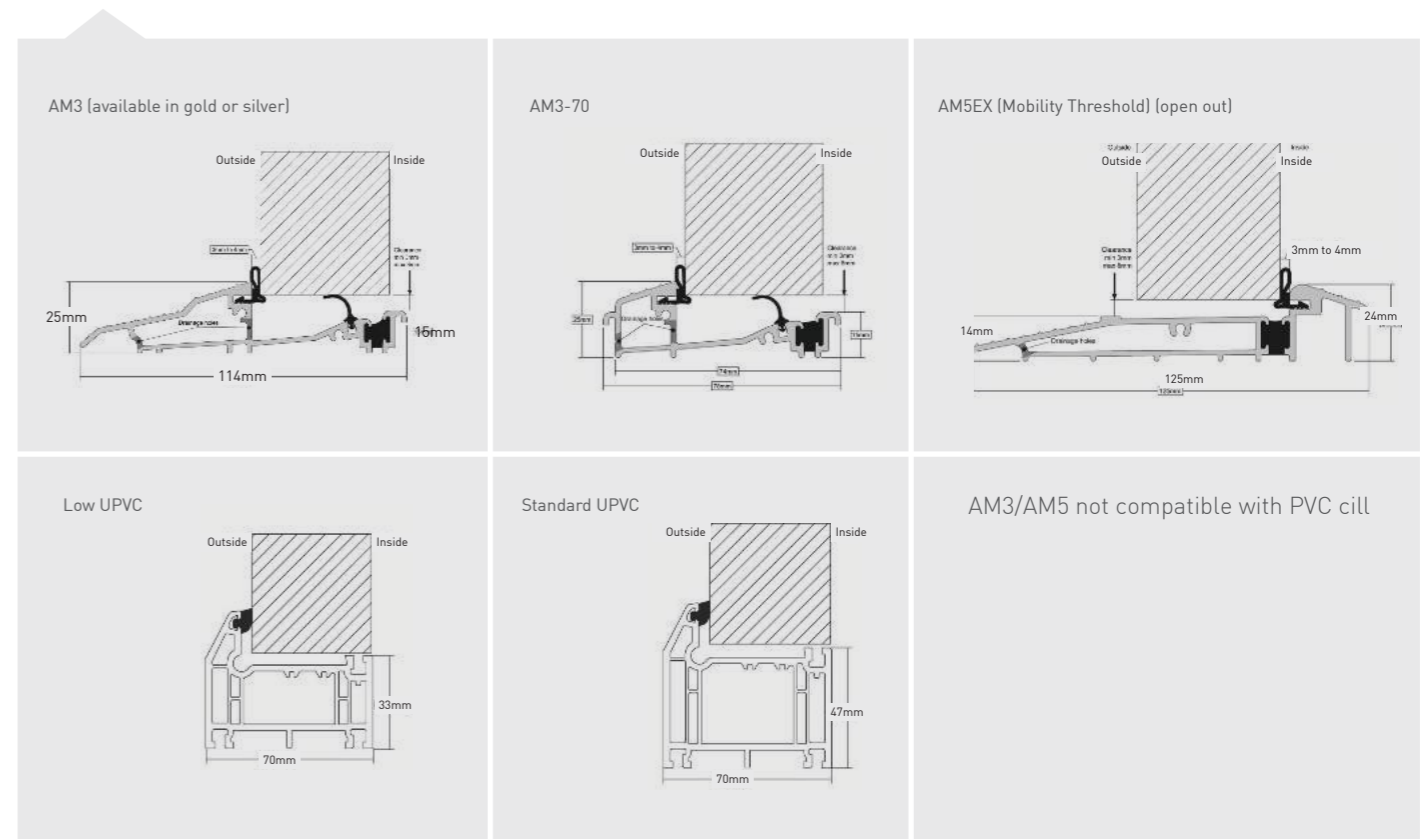

Thresholds

To allow for every circumstance we offer the largest range of door thresholds. The AM3 and AM5EX aluminium threshold are both Part 'M' compliant within the latest Building Regulations for easy access.