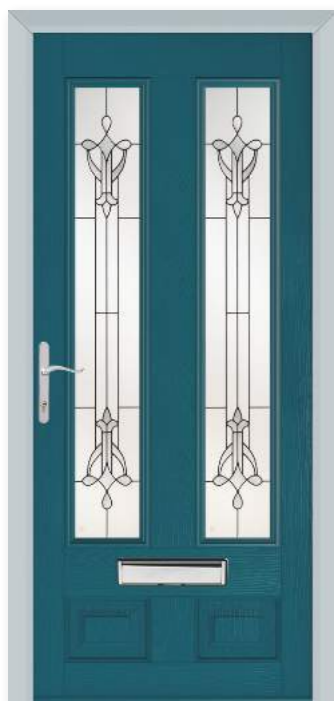

Edinburgh

Colour - Peacock Blue
Glass - Park Lane Bespoke