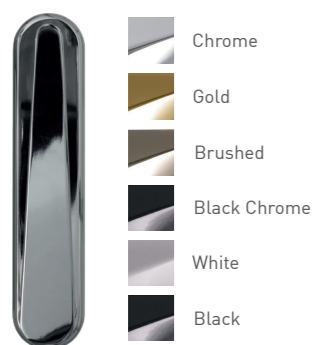

Milano Side Panel

Milano

Brescia

Thornbury

Ludlow

Harlech

Available in all of our colour options!

Tenby

Nottingham

Furniture & Accessories

A selection of beautiful accessories and high security locks to perfectly complement your choice of door. Whether contemporary or traditional, you will find an accessory to really make your door stand out.

Door Knockers

Doctor

Premium 7" Doctor

Urn

Available with or without spyhole

Pony Tail

Stainless Steel

Lion

- | | |
|--------------------------------------------------------------------------------------------------|---------------------------------------------------------------------------------------------------|
|  Chrome |  White |
|  Gold |  Black |
|  Brushed |  Antique Black |
|  Black Chrome |  Black |
| |  Pewter |