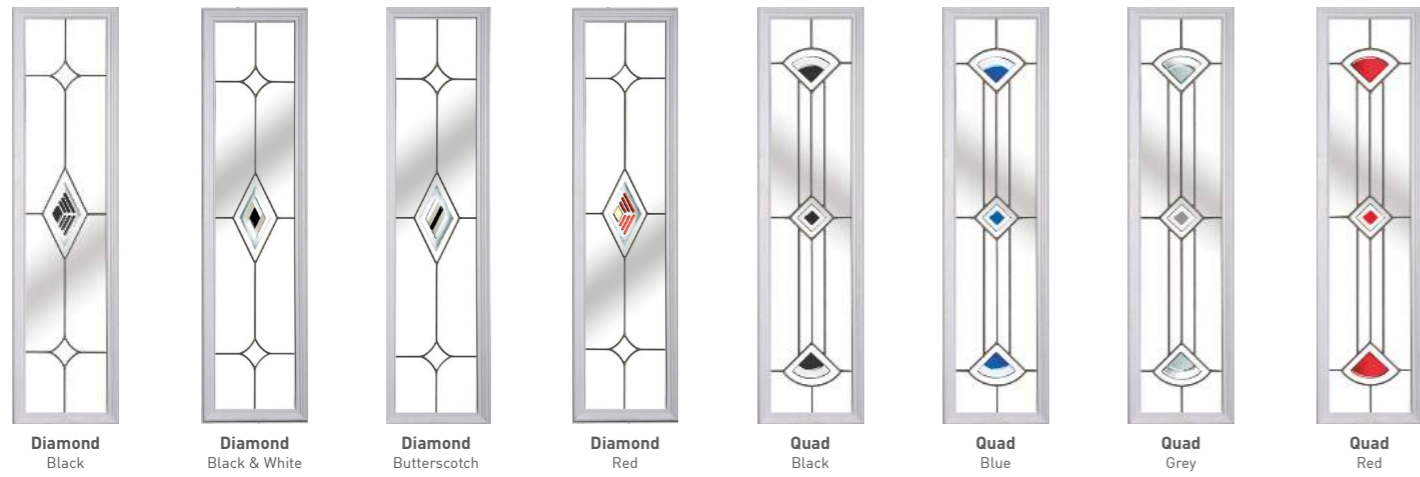

Cadgwith

Kynance

Hand crafted, each piece of glass is unique, turning the door to your home into a stunning work of art.

Solidor[®]
EXCLUSIVE

Artistic Glass

Inspired by classical artistic styles, such as art deco, minimalism, and the impressionist movement, The Modernist Range of glass is unique to Solidor.

Fairmont

Paramount

Wiltren

Gaumont

Tate

Fairmont

Paramount

Wiltren

Tate

Traditional Range Backing glass required

Open Blind
Clear glass only

Closed Blind

Available in white only

CTB 12.3
Clear bevels available

CTB 18.1

Star Clear