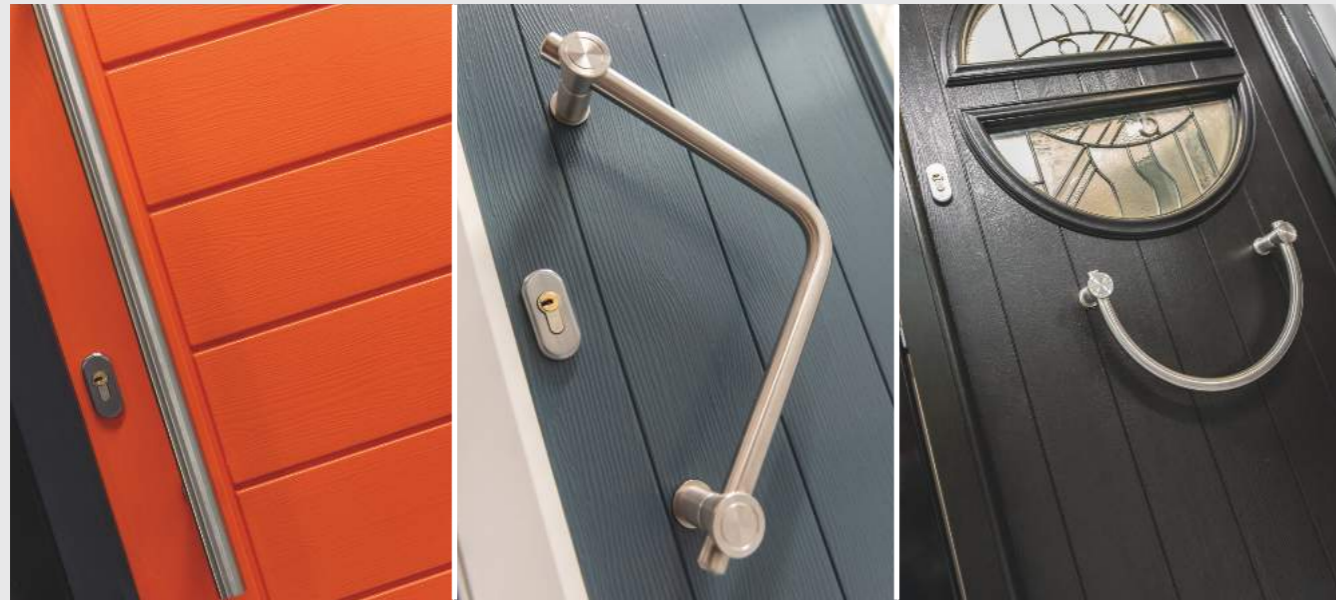

Italia Accessories

Designer handle range for our key only operated and slam shut auto locks

ES3 800mm

ES24

ES23

Bar handles will be at least 110mm from the edge of the door slab.

Pilkington Texture Glass Warwick™