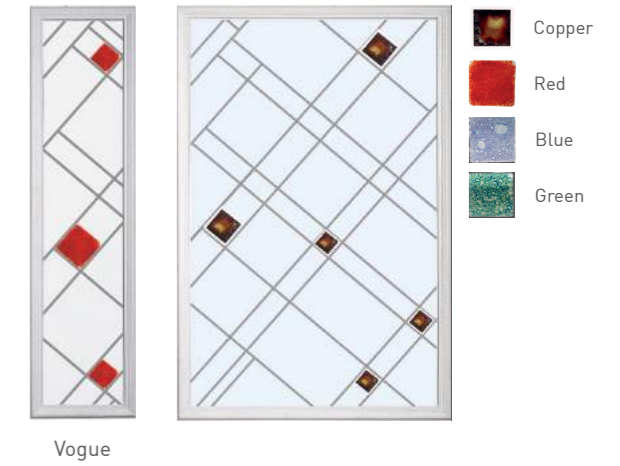

Cadgwith

Kynance