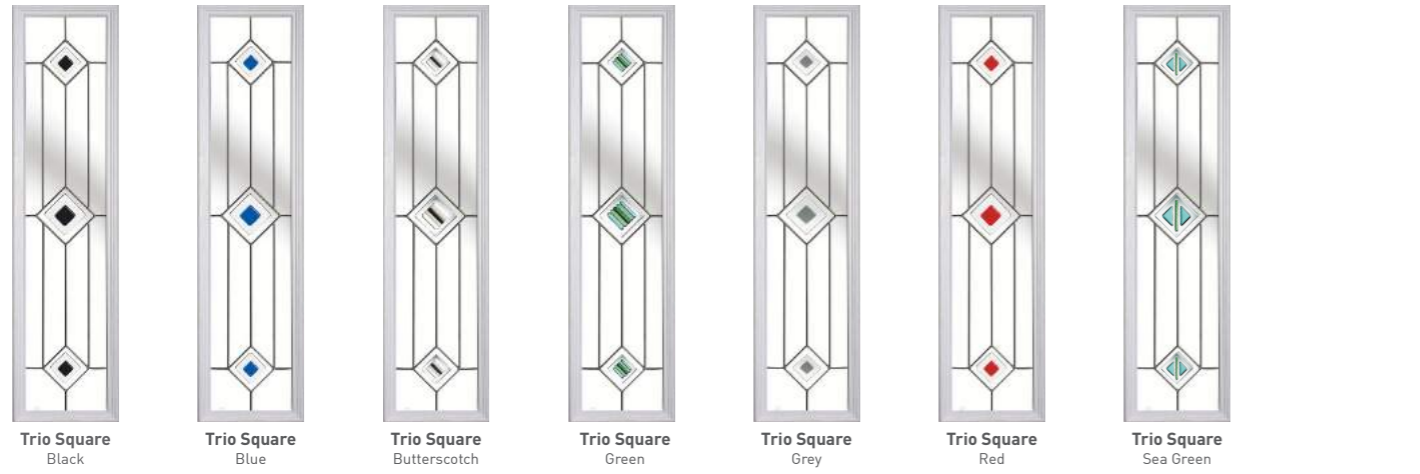

Cadgwith

Kynance

Hand crafted, each piece of glass is unique, turning the door to your home into a stunning work of art.

Solidor[®]
EXCLUSIVE

Artistic Glass

Inspired by classical artistic styles, such as art deco, minimalism, and the impressionist movement, The Modernist Range of glass is unique to Solidor.

Fairmont

Paramount

Wiltren

Gaumont

Tate

Fairmont

Paramount

Wiltren

Tate

Traditional Range Backing glass required

Open Blind
Clear glass only

Closed Blind

Available in white only

CTB 12.3
Clear bevels available

CTB 18.1

Star Clear