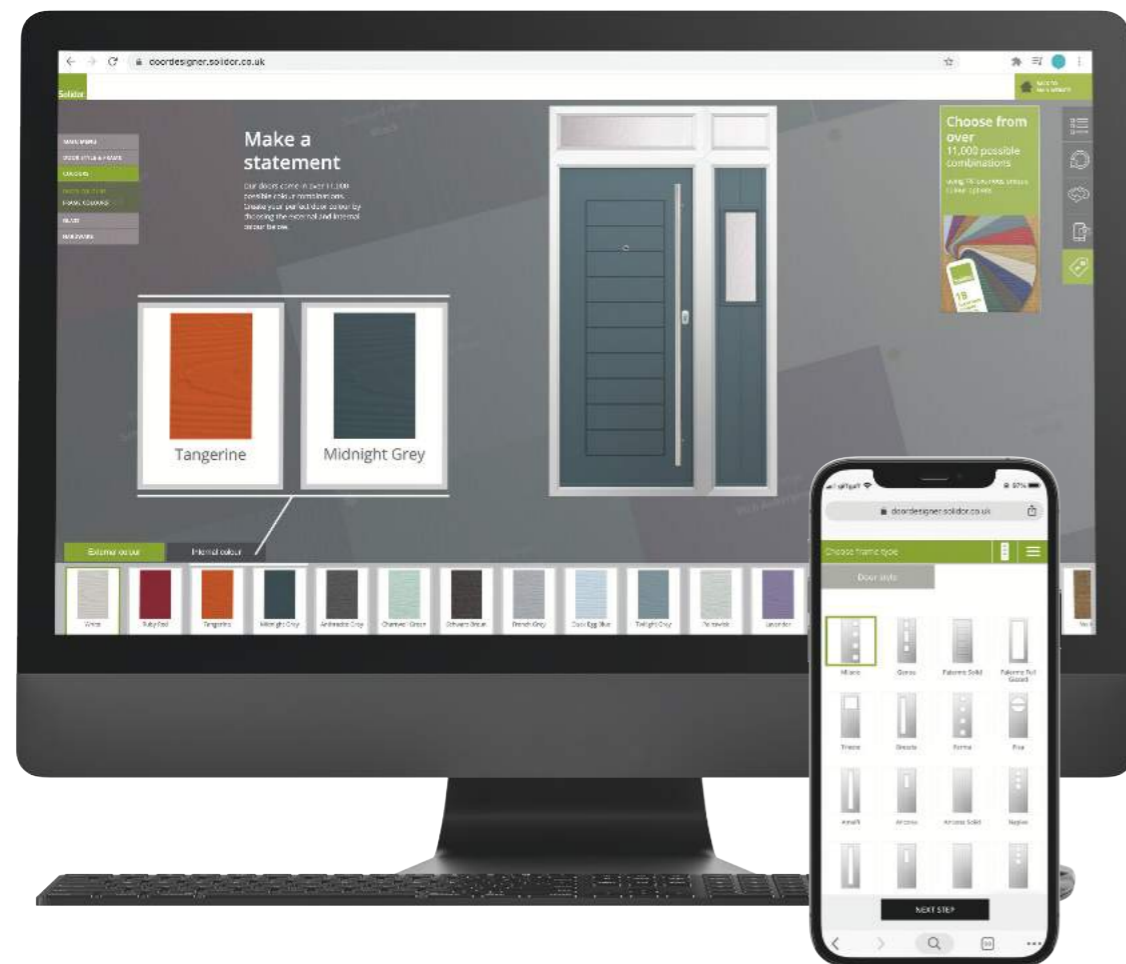

7
Silver Birch Barn

Stylish. Secure. Solidor®

Design your dream door

To create your perfect Solidor go online

“What does your front door say about you?”

Solidor

Leading the way in secure composite doors

Introduction

The Solidor Collection is an outstanding range of industry leading, solid timber core composite doors. Each Solidor exceeds building regulation requirements and combines traditional and contemporary styling with a full range of Secured by Design locking which provides a stunning, high quality and secure entrance to any home.