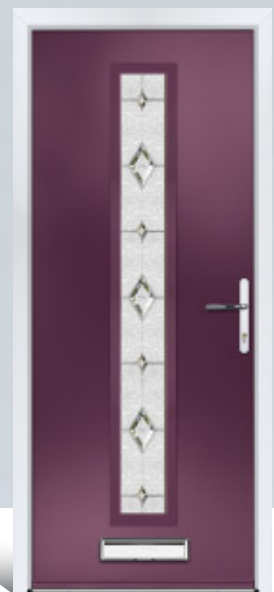

Door Colour: **Green**
Door Glass: **Glazed**
Hardware Finish: **Gold**

Door Colour: **Anthracite**
Door Glass: **Florence**
Hardware Finish: **Stainless Steel**

VASSAL

The Vassal has a smooth door skin which has the appearance of aluminium. With its contemporary and slim glazing panel, you will have the ultimate contemporary door.

Door Colour: **Black**
Door Glass: **Siena**
Hardware Finish: **Stainless Steel**

Door Colour: **Cream**
Door Glass: **Bari**
Hardware Finish: **Chrome**

Door Colour: **Neptune**
Door Glass: **Palermo**
Hardware Finish: **Chrome**

Door Colour: **Anthracite**
Door Glass: **Verona**
Hardware Finish: **Stainless Steel**

Door Colour: **Ruby**
Door Glass: **Tivoli**
Hardware Finish: **Chrome**

VERNEY

The Verney has a smooth door skin which has the appearance of aluminium. The slim glazing panel combines beautifully with a stainless steel pull bar.