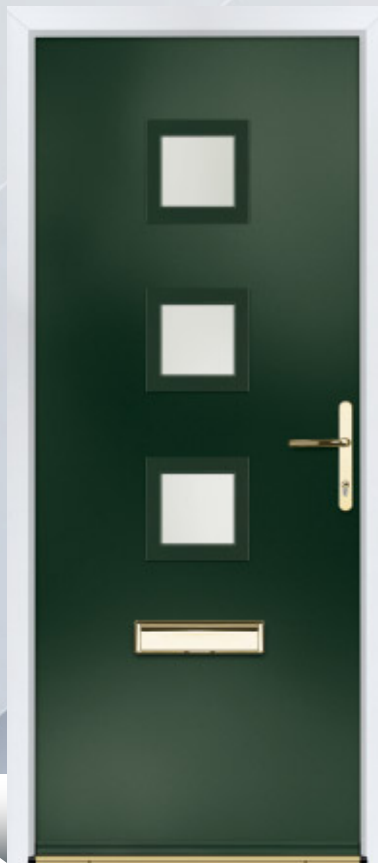

Door Colour: **Black**
Door Glass: **Venice**
Hardware Finish: **Chrome**

Door Colour: **Light Violet**
Door Glass: **Bari**
Hardware Finish: **Chrome**

Door Colour: **Slate Grey**
Door Glass: **Venice**
Hardware Finish: **Stainless Steel**