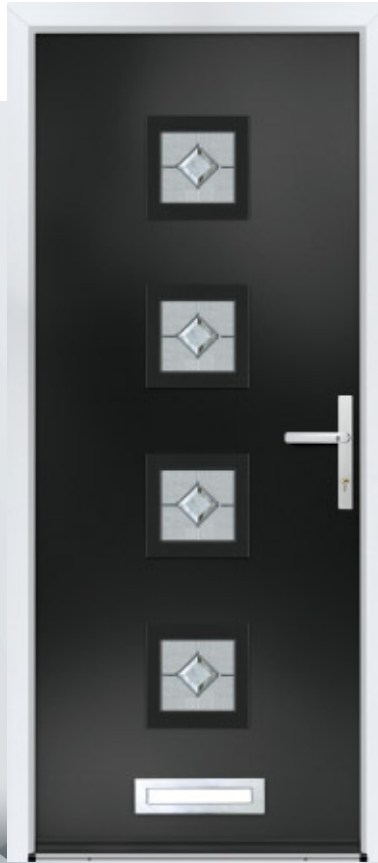

Door Colour: **Slate Grey**
Door Glass: **Como**
Hardware Finish: **Stainless Steel**

VIDAL
OPTION

Door Colour: **Deep Saxe Blue**
Door Glass: **Pavia**
Hardware Finish: **Chrome**

VIENNA
OPTION

Door Colour: **Agate**
Door Glass: **Naples**
Hardware Finish: **Chrome**

Door Colour: **Black**
Door Glass: **Venice**
Hardware Finish: **Chrome**

Door Colour: **Light Violet**
Door Glass: **Bari**
Hardware Finish: **Chrome**

Door Colour: **Slate Grey**
Door Glass: **Venice**
Hardware Finish: **Stainless Steel**

Door Colour: **Green**
Door Glass: **Glazed**
Hardware Finish: **Gold**

Door Colour: **Anthracite**
Door Glass: **Florence**
Hardware Finish: **Stainless Steel**

VASSAL

The Vassal has a smooth door skin which has the appearance of aluminium. With its contemporary and slim glazing panel, you will have the ultimate contemporary door.