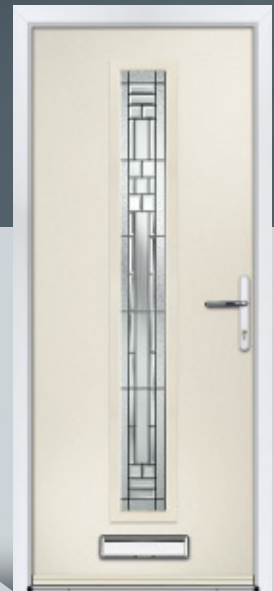

Door Colour: **Anthracite**
Door Glass: **Verona**
Hardware Finish: **Stainless Steel**