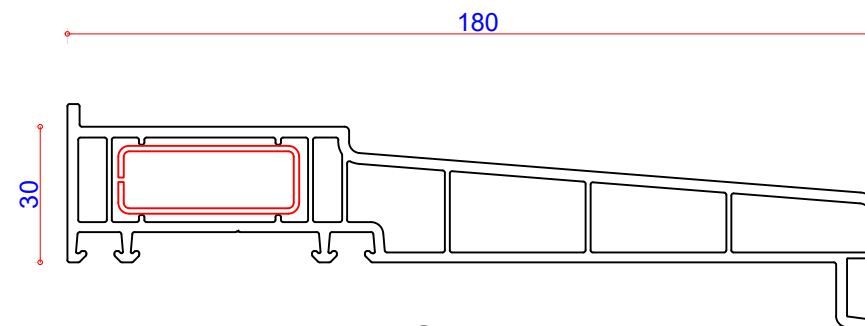

744269
Mechanical Joint
Block

114063
15mm Frame Extension

707432
28mm Sculptured
Glazing Bead

114061
30mm Frame Extension
36 x 11 Steel Box 113412
35 x 12 Steel Box 713187

110103 150mm Cill

40 x 15 Steel Box 713016
End Caps 109006

110123 180mm Cill

40 x 15 Steel Box 713016
End Caps 109259

110122 85mm Cill

40 x 15 Steel Box 713016
End Caps 109258

KEY:

-  PVC Profile
-  Gasket
-  Steel
-  Aluminium