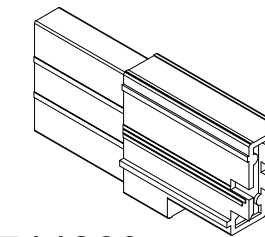

705649 (P10649)

70mm Composite Door T Transom
Aluminium Box 715161
Steel Box 713155

705649

70mm Composite Door T Transom
- pictured as low uPVC threshold with 713155 Steel Box

713155
12 x 35
Steel Box

715161
12.5 x 35
Aluminium Box

744269
Mechanical Joint
Block

114063
15mm Frame Extension

707432
28mm Sculptured
Glazing Bead

114061
30mm Frame Extension
36 x 11 Steel Box 113412
35 x 12 Steel Box 713187

110103 150mm Cill

40 x 15 Steel Box 713016
End Caps 109006

110123 180mm Cill

40 x 15 Steel Box 713016
End Caps 109259

110122 85mm Cill

40 x 15 Steel Box 713016
End Caps 109258

KEY:

-  PVC Profile
-  Gasket
-  Steel
-  Aluminium