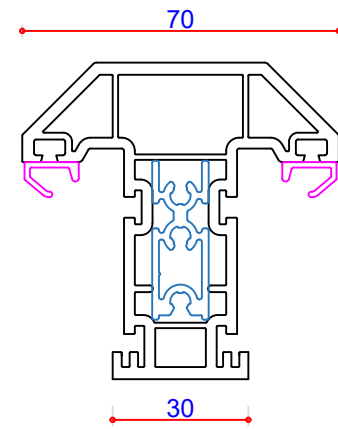

705549 (P10549)

70mm Composite Door T Transom
Aluminum Box 715161
Steel Box 713155