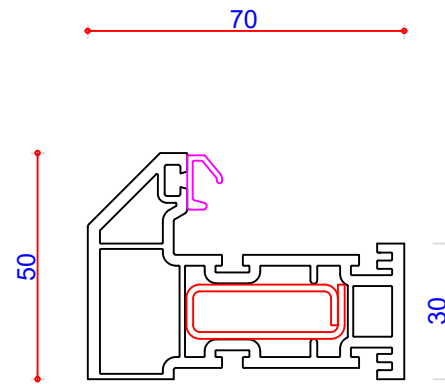

705549

70mm Composite Door T Transom
- pictured as low uPVC threshold with 713155 Steel Box

713191
35 x 28
Steel Box

713073
35 x 28
Steel P Section

705809 (P10648)

68mm Composite Door Outer Frame
Steel Box 713191 (S00191)
Steel P Section 713073

705649 (P10649)

70mm Composite Door T Transom
Aluminium Box 715161
Steel Box 713155

705649

70mm Composite Door T Transom
- pictured as low uPVC threshold with 713155 Steel Box

713155
12 x 35
Steel Box

715161
12.5 x 35
Aluminium Box