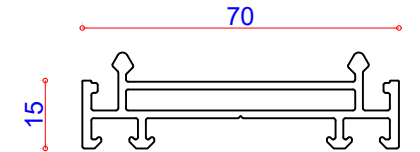

114063
15mm Frame Extension

707432
28mm Sculptured
Glazing Bead