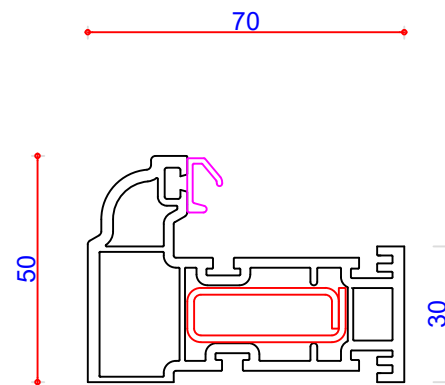

705549

70mm Composite Door T Transom
- pictured as low uPVC threshold with 713155 Steel Box

713191
35 x 28
Steel Box

713073
35 x 28
Steel P Section

705809 (P10648)

68mm Composite Door Outer Frame
Steel Box 713191 (S00191)
Steel P Section 713073

705649 (P10649)

70mm Composite Door T Transom
Aluminium Box 715161
Steel Box 713155

705649

70mm Composite Door T Transom
- pictured as low uPVC threshold with 713155 Steel Box

713155
12 x 35
Steel Box

715161
12.5 x 35
Aluminium Box