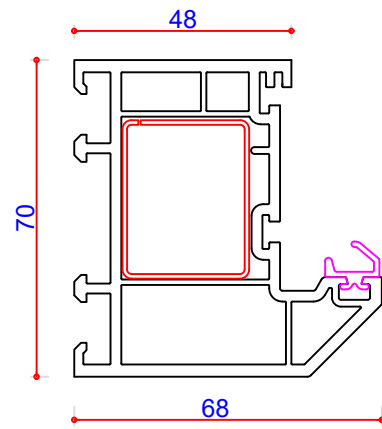

External Doors Online

Tel : 01484 613104 Email : sales@externaldoorsonline.co.uk

705808 (P10548)

68mm Composite Door Outer Frame
Steel Box 713191 (S00191)
Steel P Section 713073