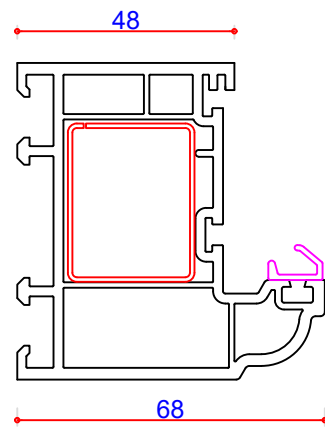

705549

70mm Composite Door T Transom
- pictured as low uPVC threshold with 713155 Steel Box

713191
35 x 28
Steel Box

713073
35 x 28
Steel P Section

705809 (P10648)

68mm Composite Door Outer Frame
Steel Box 713191 (S00191)
Steel P Section 713073

705649 (P10649)

70mm Composite Door T Transom
Aluminium Box 715161
Steel Box 713155

705649

70mm Composite Door T Transom
- pictured as low uPVC threshold with 713155 Steel Box

713155
12 x 35
Steel Box

715161
12.5 x 35
Aluminium Box

110123 180mm Cill

40 x 15 Steel Box 713016
End Caps 109259

110122 85mm Cill

40 x 15 Steel Box 713016
End Caps 109258

KEY:

-  PVC Profile
-  Gasket
-  Steel
-  Aluminium