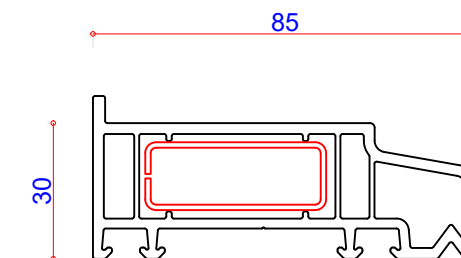

744269
Mechanical Joint
Block

114063
15mm Frame Extension

707432
28mm Sculptured
Glazing Bead

114061
30mm Frame Extension
36 x 11 Steel Box 113412
35 x 12 Steel Box 713187

110103 150mm Cill

40 x 15 Steel Box 713016
End Caps 109006

110123 180mm Cill

40 x 15 Steel Box 713016
End Caps 109259

110122 85mm Cill

40 x 15 Steel Box 713016
End Caps 109258

KEY:

-  PVC Profile
-  Gasket
-  Steel
-  Aluminium