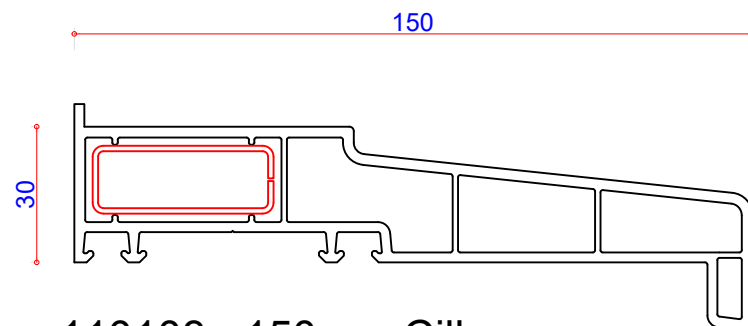

744269
Mechanical Joint
Block

114063
15mm Frame Extension

707432
28mm Sculptured
Glazing Bead

114061
30mm Frame Extension
36 x 11 Steel Box 113412
35 x 12 Steel Box 713187

110103 150mm Cill

40 x 15 Steel Box 713016
End Caps 109006

110123 180mm Cill

40 x 15 Steel Box 713016
End Caps 109259

110122 85mm Cill

40 x 15 Steel Box 713016
End Caps 109258

KEY:

-  PVC Profile
-  Gasket
-  Steel
-  Aluminium