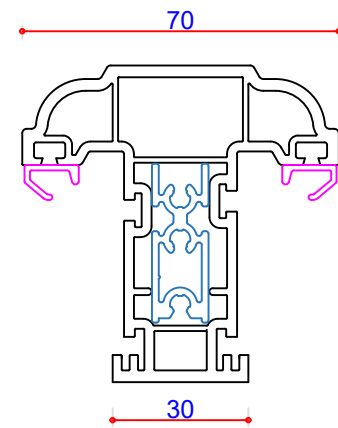

705549

70mm Composite Door T Transom
- pictured as low uPVC threshold with 713155 Steel Box

713191
35 x 28
Steel Box

713073
35 x 28
Steel P Section

705809 (P10648)

68mm Composite Door Outer Frame
Steel Box 713191 (S00191)
Steel P Section 713073

705649 (P10649)

70mm Composite Door T Transom
Aluminium Box 715161
Steel Box 713155

705649

70mm Composite Door T Transom
- pictured as low uPVC threshold with 713155 Steel Box

713155
12 x 35
Steel Box

715161
12.5 x 35
Aluminium Box

110123 180mm Cill

40 x 15 Steel Box 713016
End Caps 109259

110122 85mm Cill

40 x 15 Steel Box 713016
End Caps 109258

KEY:

-  PVC Profile
-  Gasket
-  Steel
-  Aluminium