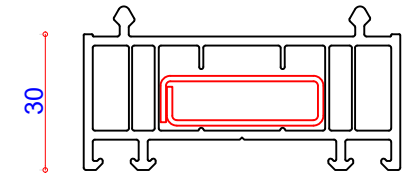

114061
30mm Frame Extension
36 x 11 Steel Box 113412
35 x 12 Steel Box 713187