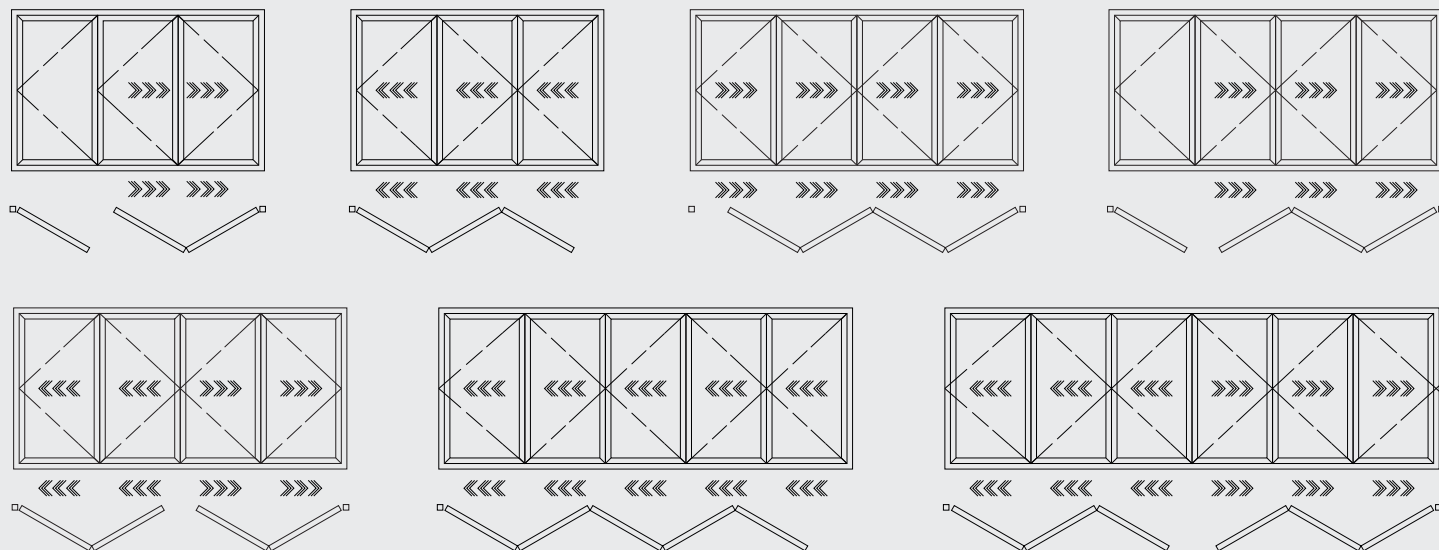

QUICK GLAZE BEAD

The Visofold Slim 1000's new Quick Glaze Bead has been developed with combined gasket and trim which can be simply tapped into place on-site. No fiddly clips, no wedge gaskets, just a beautifully engineered component that's secure, provides the thermal efficiency required by regulations, and makes the installation and glazing process faster, more straightforward and more cost effective. As the first of its kind to be built into a thermally broken aluminium system, it combines outstanding quality and value with class-leading performance and security.

Note: Quick Glaze Bead is available on 28-28.8mm double glazed units. Triple glazed options are available with a wedge gasket.

At a glance

- Featuring Quick Glaze Bead
- Quicker installation, saving costs on-site
- Quick Glaze Beads designed to be easy to install
- Slim sightlines
- U Values to meet new Document L regulations
- Security tested to PAS 24: 2016
- Weather tested to BS 6375 Part 1: 2009

ANY WAY YOU WANT IT WITH
VISOFOLD
FLEXIBILITY.

Available in a range of opening configurations to suit any application, the Visofold Slim 1000 bi-fold doors can be folded internally or externally, to deliver a large, uninterrupted opening. It's a flexible system which makes it the desirable choice for not only residential projects, but for light commercial projects too. With its slender, clean lines, Visofold Slim 1000 provides maximum light and space, affording unimpeded glazed vistas, framed within a contemporary aesthetic.

ANY WAY YOU WANT IT WITH

BI-FOLD VERSATILITY

Visofold Slim 1000 Bi-fold Door System is highly versatile, easy-to-operate, and capable of opening up an entire wall, whilst presenting a contemporary, elegant, glazed façade when closed.