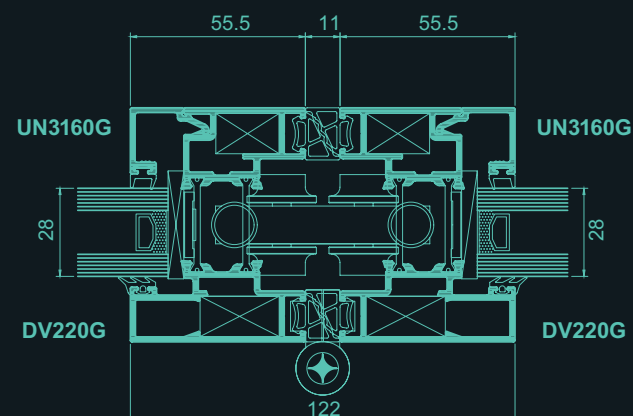

Threshold Section

DV14 Outer Frame, DV220 Sash, UN3160G Quick-Glaze Bead

Locking Style Section

DV14 Outer Frame, DV220 Sash, UN3160G Quick-Glaze Bead, DV76 Rebate

Head Section

DV14 Outer Frame, DV220 Sash, UN3160G Quick-Glaze Bead

Visofold Slim 1000	Max Width (mm)	Max Height (mm)	Max Sash Weight	Glass (mm)	Typical Sightline (mm)	Frame Depth (mm)	Security	U Value	Air	Water	Wind
For sizes outside these parameters, contact the REAL Technical Support team											
DV220G	1200mm	2500mm (dependent on site conditions)	100kg	28, 44	122	70	PAS24:2016	Up to 1.2W/m²K	Class 4, 600Pa	Class E, 750Pa	Class 4, 1800Pa