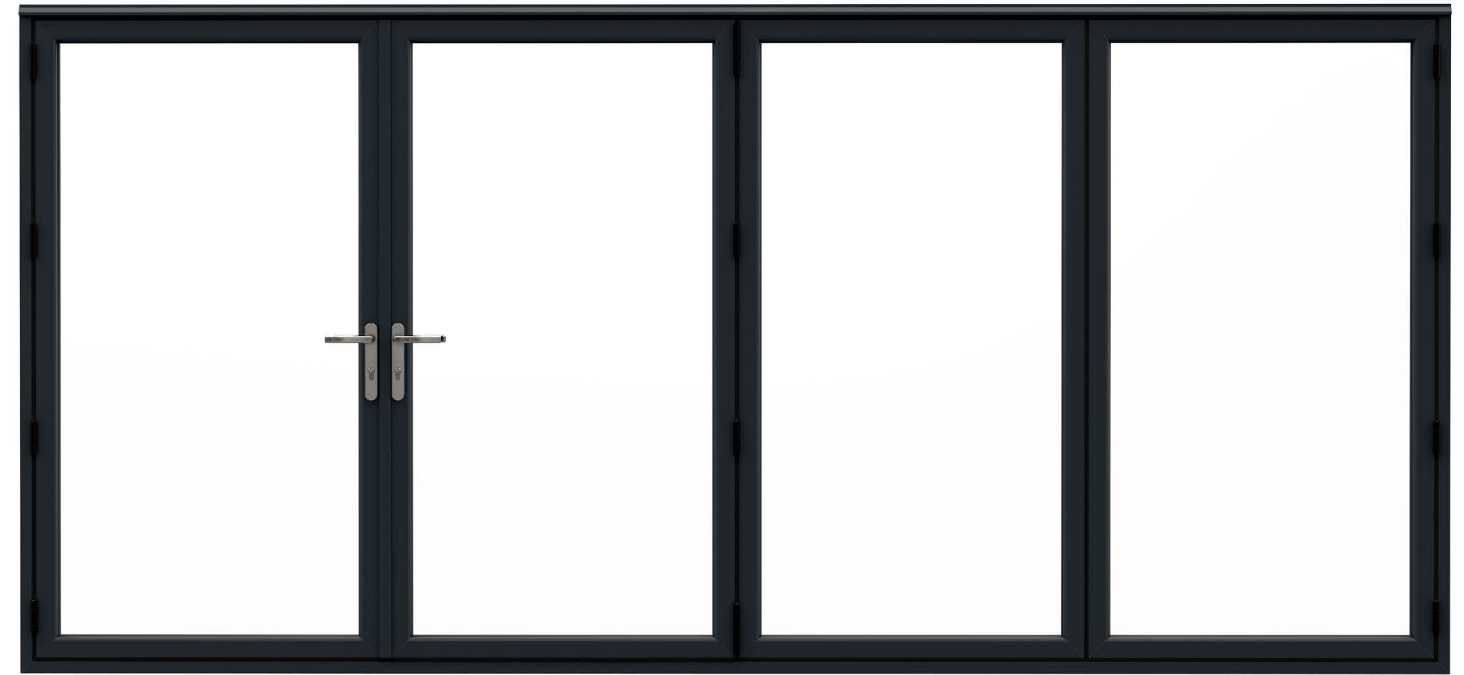

Threshold Section

DV14 Outer Frame, DV220 Sash, UN3160G Quick-Glaze Bead

Locking Style Section

DV14 Outer Frame, DV220 Sash, UN3160G Quick-Glaze Bead, DV76 Rebate

Head Section

DV14 Outer Frame, DV220 Sash, UN3160G Quick-Glaze Bead

Visofold Slim 1000	Max Width (mm)	Max Height (mm)	Max Sash Weight	Glass (mm)	Typical Sightline (mm)	Frame Depth (mm)	Security	U Value	Air	Water	Wind
For sizes outside these parameters, contact the REAL Technical Support team											
DV220G	1200mm	2500mm (dependent on site conditions)	100kg	28, 44	122	70	PAS24:2016	Up to 1.2W/m²K	Class 4, 600Pa	Class E, 750Pa	Class 4, 1800Pa