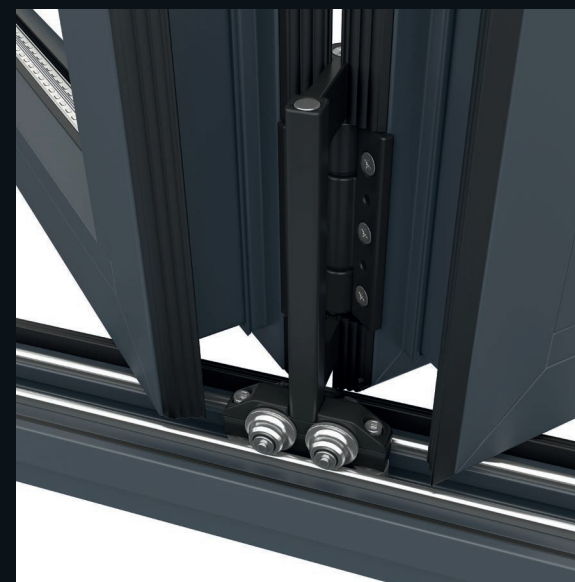

At a glance

- Suitable for residential/retail/light commercial applications
- Attractive, slim-line profiles offer reduced sightlines
- Main stock profiles available in square contemporary design
- A range of hardware choices is available, including bespoke painted accessories
- Lock mechanism available with domestic style 'lift-up' handle and an adjustable, one-piece keep
- Fabricated using mitred corners
- Single or dual colour, marine quality powder coat as standard*

Head Section

DV14 Outer Frame, DV220 Sash, UN3160G Quick-Glaze Bead

| Visofold Slim 1000 | Max Width (mm) | Max Height (mm) | Max Sash Weight | Glass (mm) | Typical Sightline (mm) | Frame Depth (mm) | Security | U Value | Air | Water | Wind |
|---|----------------|---------------------------------------|-----------------|------------|------------------------|------------------|------------|-----------------------------|----------------|----------------|-----------------|
| For sizes outside these parameters, contact the REAL Technical Support team | | | | | | | | | | | |
| DV220G | 1200mm | 2500mm (dependent on site conditions) | 100kg | 28, 44 | 122 | 70 | PAS24:2016 | Up to 1.2W/m ² K | Class 4, 600Pa | Class E, 750Pa | Class 4, 1800Pa |

QUALITY SECURED.

Kitemarked and security-tested to the PAS24 standard, Visofold Slim 1000 feature a thermal break to deliver enhanced thermal performance and energy efficiency. Security is assured by multi-point locking mechanisms on the main opening sashes, and shoot-bolt locks on the 'floating' mullions. The doors are available with either a low or rebated threshold depending on your requirements, with the rebate option providing a seamless journey from interior to exterior - whilst an integrated cill is also available on open-out bi-fold doors. Visofold Slim 1000 doors are available in a choice of standard and non-standard colours, including dual colour and a unique range of textured finishes.