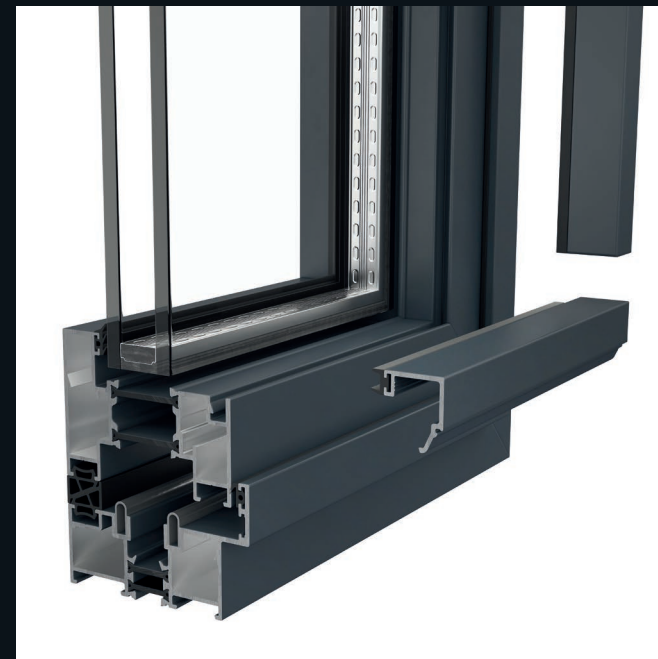

VISOFOLD SLIM 1000 BI-FOLD DOOR
AND QUICK GLAZE BEAD SYSTEM.

THE QUALITY TO ENHANCE.

The Visofold system is the UK's most popular aluminium bi-fold door range. Not only because of its British-made engineered quality, or its stylish beauty, but because it transforms spaces into something special, a space that's flexible, whilst providing a view that's priceless. With the latest addition, the new Visofold Slim 1000, that view can be further enhanced. Featuring new slimmer profiles, the sightlines of Visofold Slim 1000 have been reduced by 10mm to 122mm, to make the glazed area even larger.

QUICK GLAZE BEAD

The Visofold Slim 1000's new Quick Glaze Bead has been developed with combined gasket and trim which can be simply tapped into place on-site. No fiddly clips, no wedge gaskets, just a beautifully engineered component that's secure, provides the thermal efficiency required by regulations, and makes the installation and glazing process faster, more straightforward and more cost effective. As the first of its kind to be built into a thermally broken aluminium system, it combines outstanding quality and value with class-leading performance and security.

Note: Quick Glaze Bead is available on 28-28.8mm double glazed units. Triple glazed options are available with a wedge gasket.

At a glance

- Featuring Quick Glaze Bead
- Quicker installation, saving costs on-site
- Quick Glaze Beads designed to be easy to install
- Slim sightlines
- U Values to meet new Document L regulations
- Security tested to PAS 24: 2016
- Weather tested to BS 6375 Part 1: 2009

ANY WAY YOU WANT IT WITH

BI-FOLD VERSATILITY

Visofold Slim 1000 Bi-fold Door System is highly versatile, easy-to-operate, and capable of opening up an entire wall, whilst presenting a contemporary, elegant, glazed façade when closed.