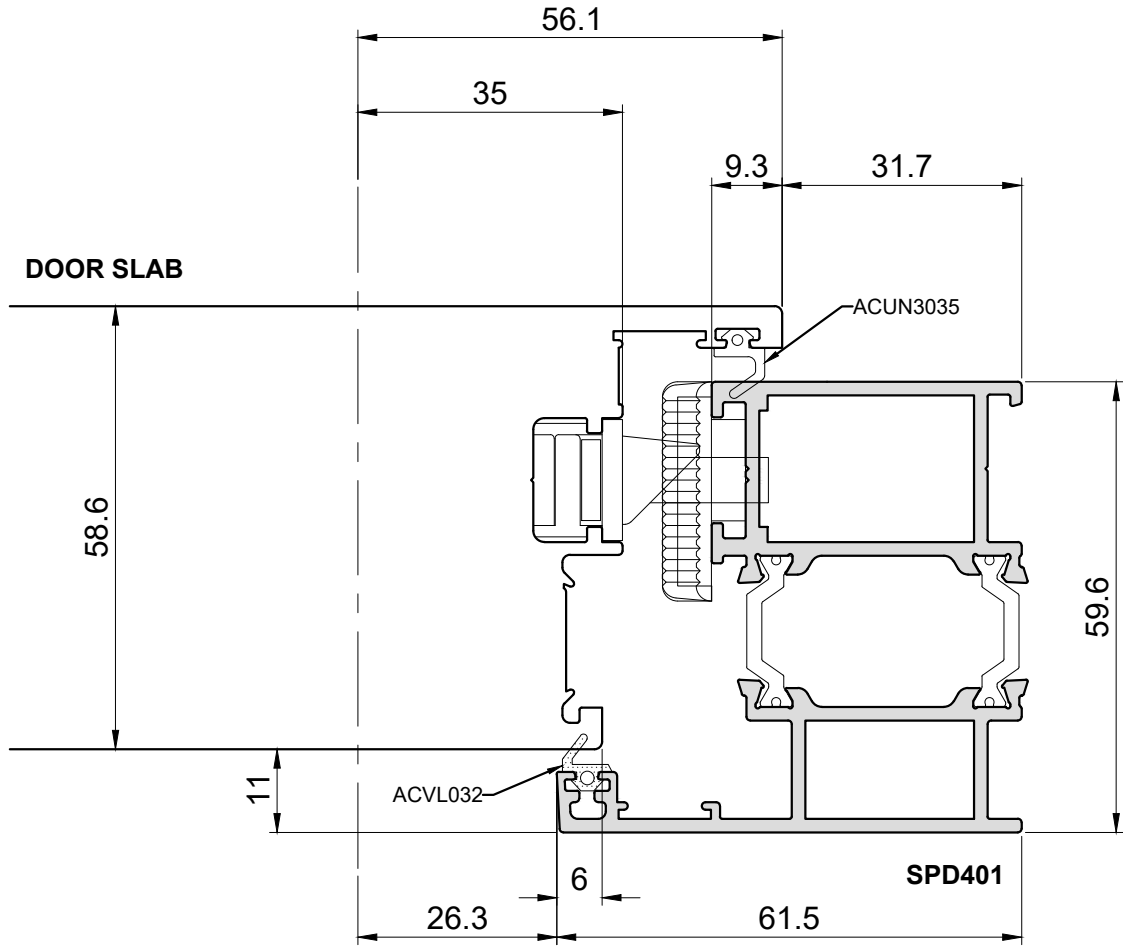

DRAWN BY	JW	DESCRIPTION	COPYRIGHT SMART SYSTEMS LTD.
DATE	02/05/2023	Signature Range Doors OPEN IN - HINGE JAMB	
SCALE	NTS		

DRAWN BY	JW	DESCRIPTION	COPYRIGHT SMART SYSTEMS LTD.
DATE	02/05/2023	Signature Range Doors OPEN IN - LOCK JAMB	
SCALE	NTS		