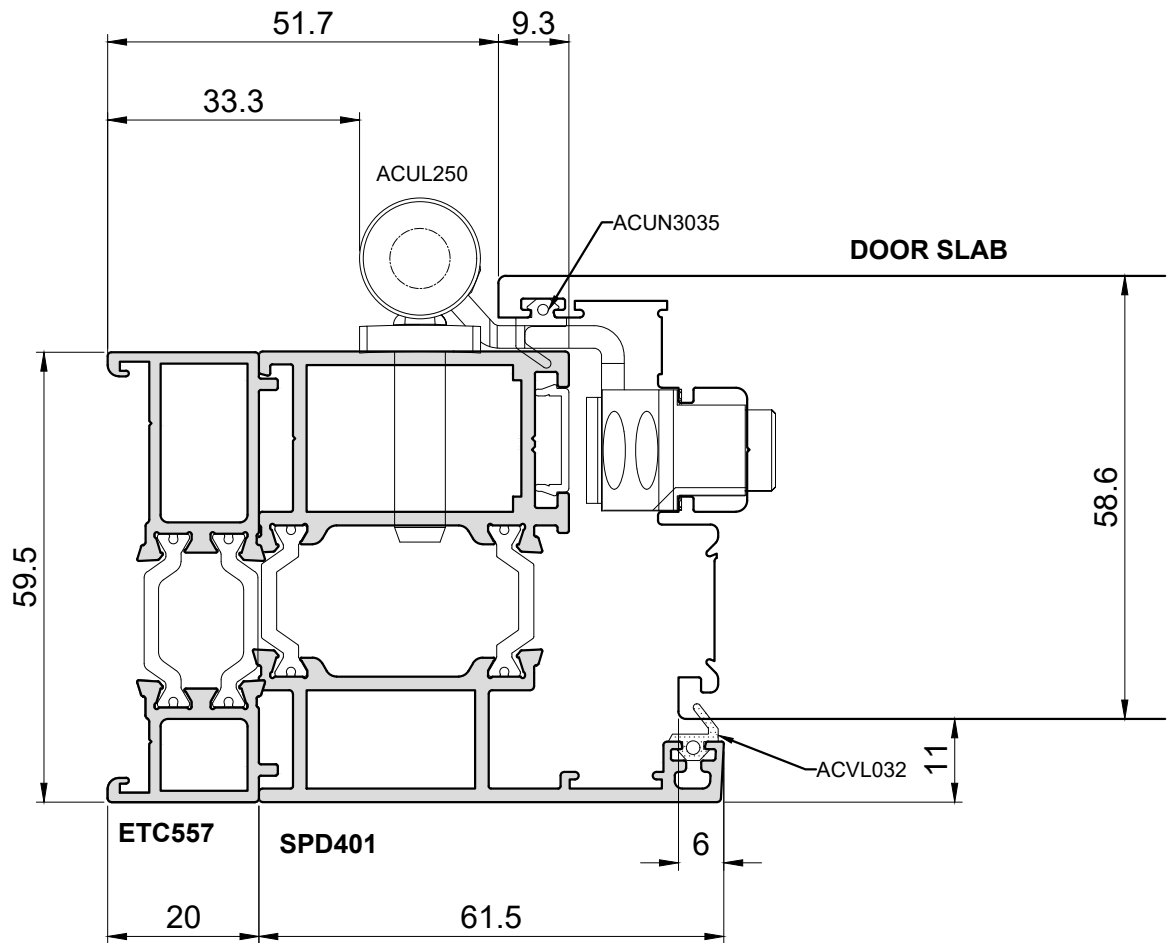

External Doors Online

DRAWN BY	JW	DESCRIPTION	COPYRIGHT SMART SYSTEMS LTD.
DATE	02/05/2023	Signature Range Doors OPEN IN - ADD ON	
SCALE	NTS