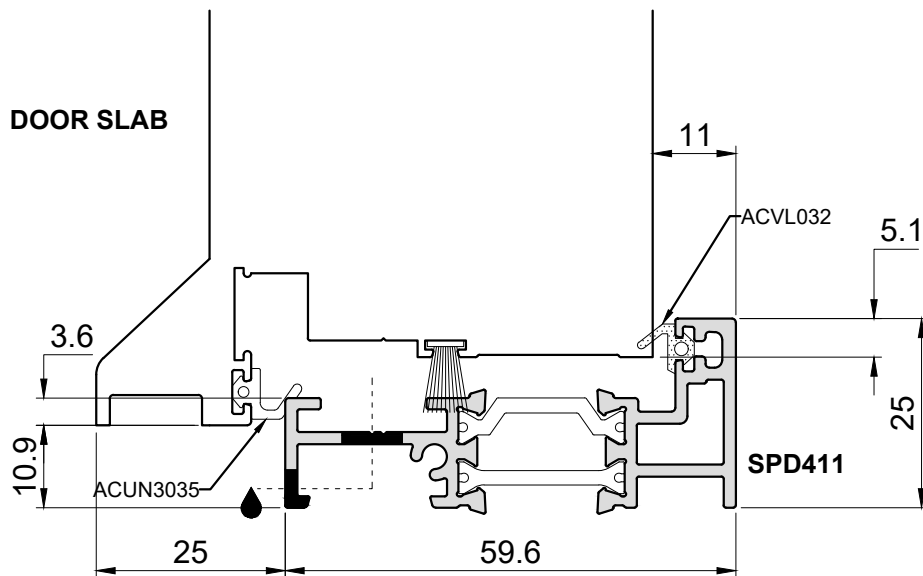

External Doors Online

DRAWN BY	JW	DESCRIPTION	COPYRIGHT SMART SYSTEMS LTD.
DATE	02/05/2023	Signature Range Doors OPEN OUT - LOCK JAMB	
SCALE	NTS		

External Doors Online

DRAWN BY	JW	DESCRIPTION	COPYRIGHT SMART SYSTEMS LTD.
DATE	02/05/2023	Signature Range Doors OPEN OUT - HEAD	
SCALE	NTS		

External Doors Online

DRAWN BY	JW	DESCRIPTION	COPYRIGHT SMART SYSTEMS LTD.
DATE	02/05/2023	Signature Range Doors OPEN OUT - LOW THRESHOLD	
SCALE	NTS		

DRAWN BY	JW	DESCRIPTION	COPYRIGHT SMART SYSTEMS LTD.
DATE	02/05/2023	Signature Range Doors OPEN OUT - THRESHOLD	
SCALE	NTS		