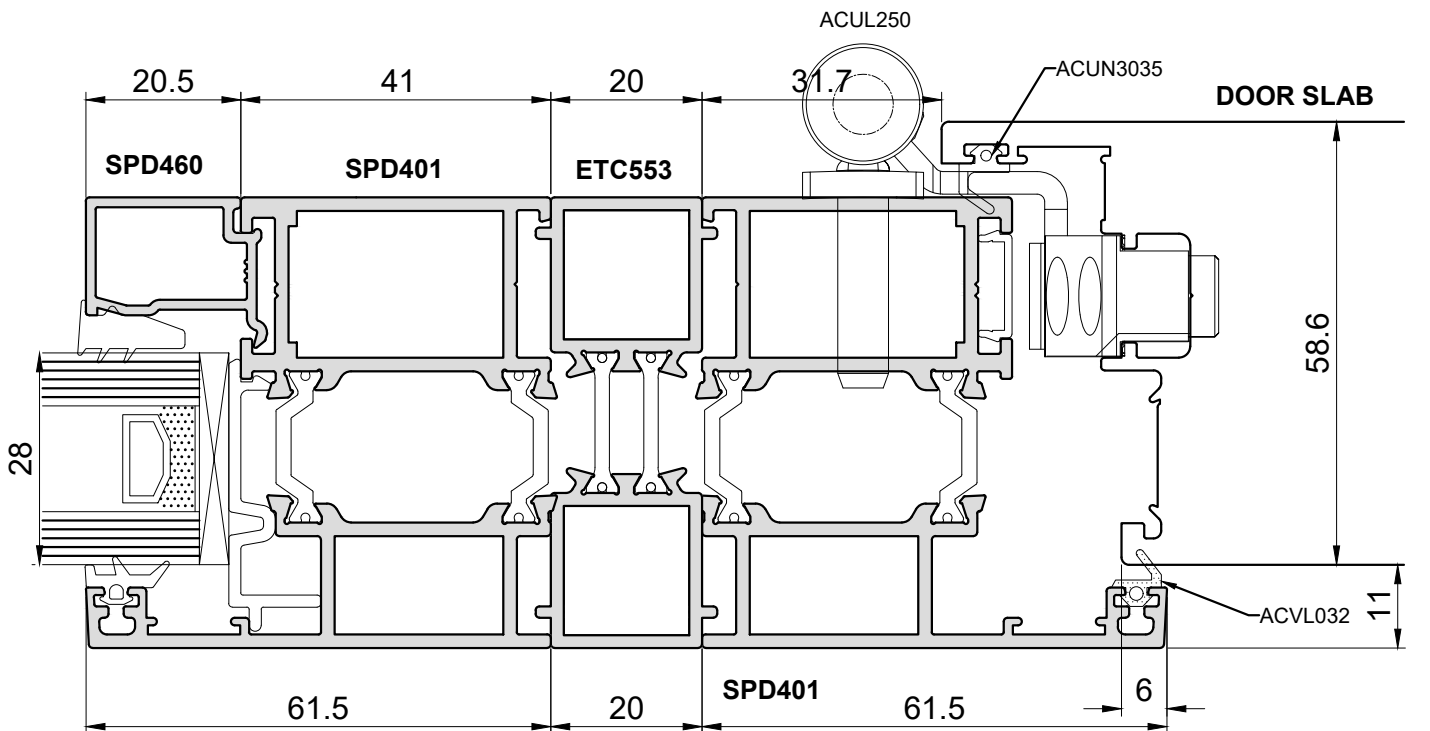

External Doors Online

DRAWN BY	JW	DESCRIPTION	COPYRIGHT SMART SYSTEMS LTD.
DATE	02/05/2023	Signature Range Doors OPEN IN - COUPLER	
SCALE	NTS		

External Doors Online

DRAWN BY	JW	DESCRIPTION	COPYRIGHT SMART SYSTEMS LTD.
DATE	02/05/2023	Signature Range Doors OPEN OUT - HINGE JAMB	
SCALE	NTS		