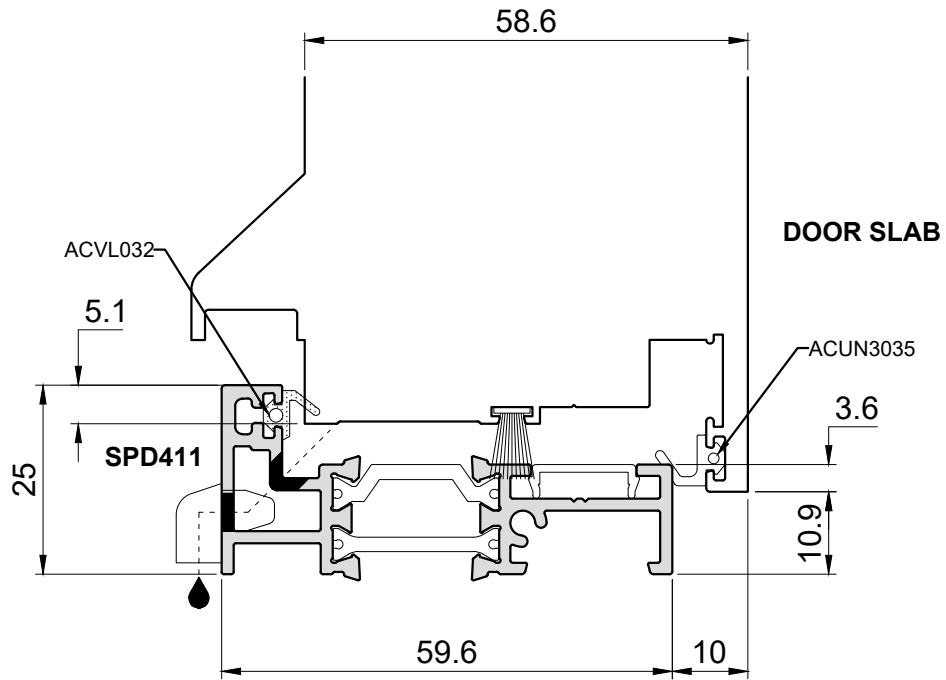

External Doors Online

DRAWN BY	JW	DESCRIPTION	COPYRIGHT SMART SYSTEMS LTD.
DATE	02/05/2023	Signature Range Doors OPEN IN - LOW THRESHOLD	
SCALE	NTS