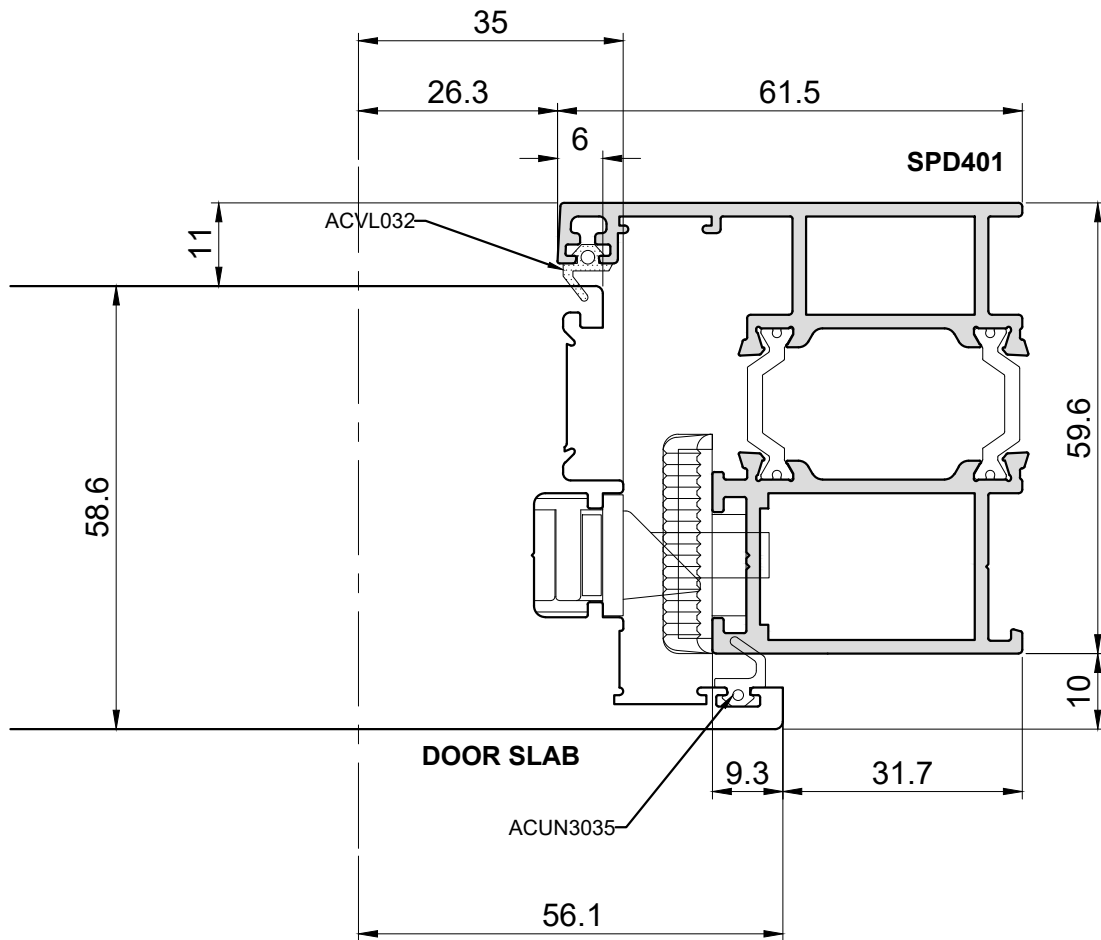

External Doors Online

DRAWN BY	JW	DESCRIPTION	COPYRIGHT SMART SYSTEMS LTD.
DATE	02/05/2023	Signature Range Doors OPEN IN - COUPLER	
SCALE	NTS		

External Doors Online

DRAWN BY	JW	DESCRIPTION	COPYRIGHT SMART SYSTEMS LTD.
DATE	02/05/2023	Signature Range Doors OPEN OUT - HINGE JAMB	
SCALE	NTS		

External Doors Online

DRAWN BY	JW	DESCRIPTION	COPYRIGHT SMART SYSTEMS LTD.
DATE	02/05/2023	Signature Range Doors OPEN OUT - LOCK JAMB	
SCALE	NTS		

External Doors Online

DRAWN BY	JW	DESCRIPTION	COPYRIGHT SMART SYSTEMS LTD.
DATE	02/05/2023	Signature Range Doors OPEN OUT - HEAD	
SCALE	NTS		