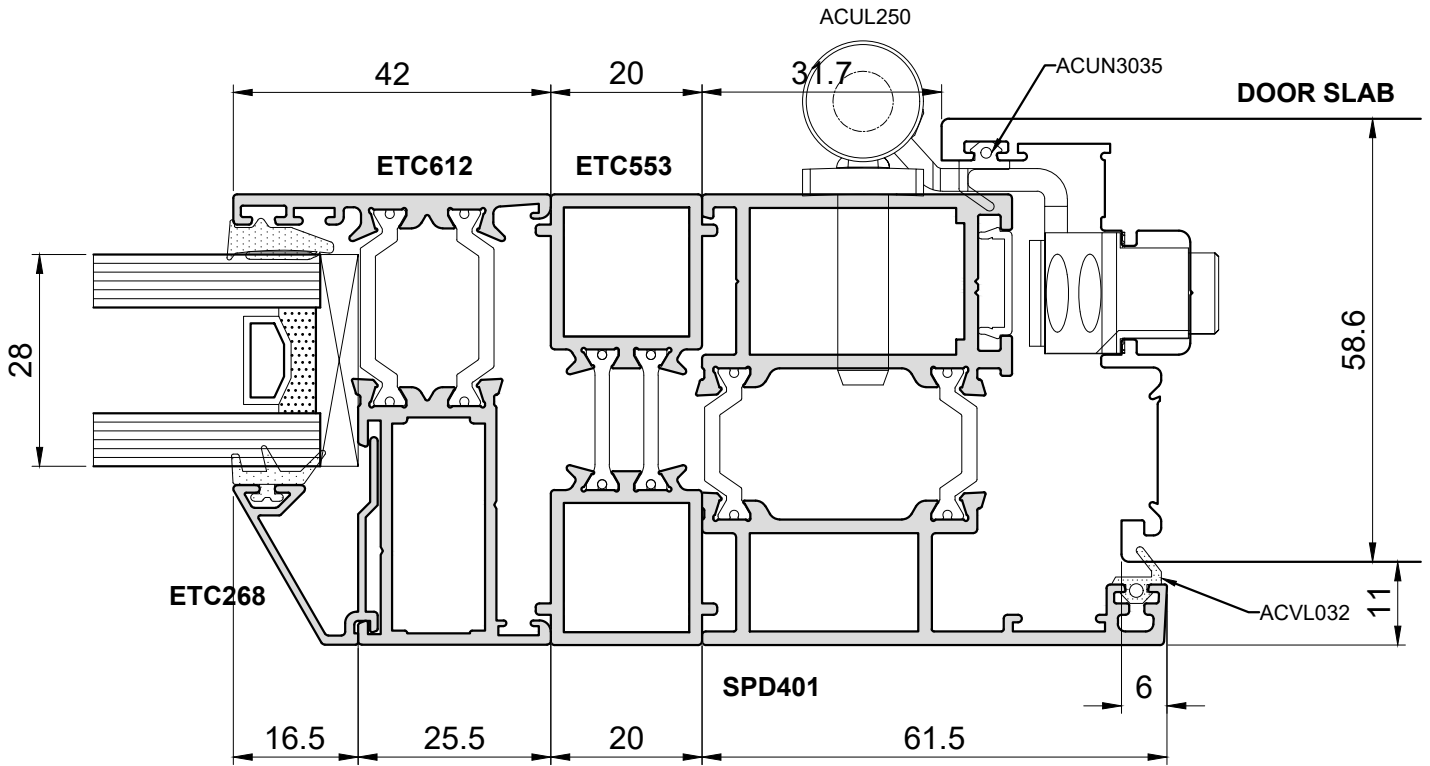

External Doors Online

DRAWN BY	JW	DESCRIPTION	COPYRIGHT SMART SYSTEMS LTD.
DATE	02/05/2023	Signature Range Doors OPEN IN - COUPLER	
SCALE	NTS		

External Doors Online

DRAWN BY	JW	DESCRIPTION	COPYRIGHT SMART SYSTEMS LTD.
DATE	02/05/2023	Signature Range Doors OPEN OUT - HINGE JAMB	
SCALE	NTS		