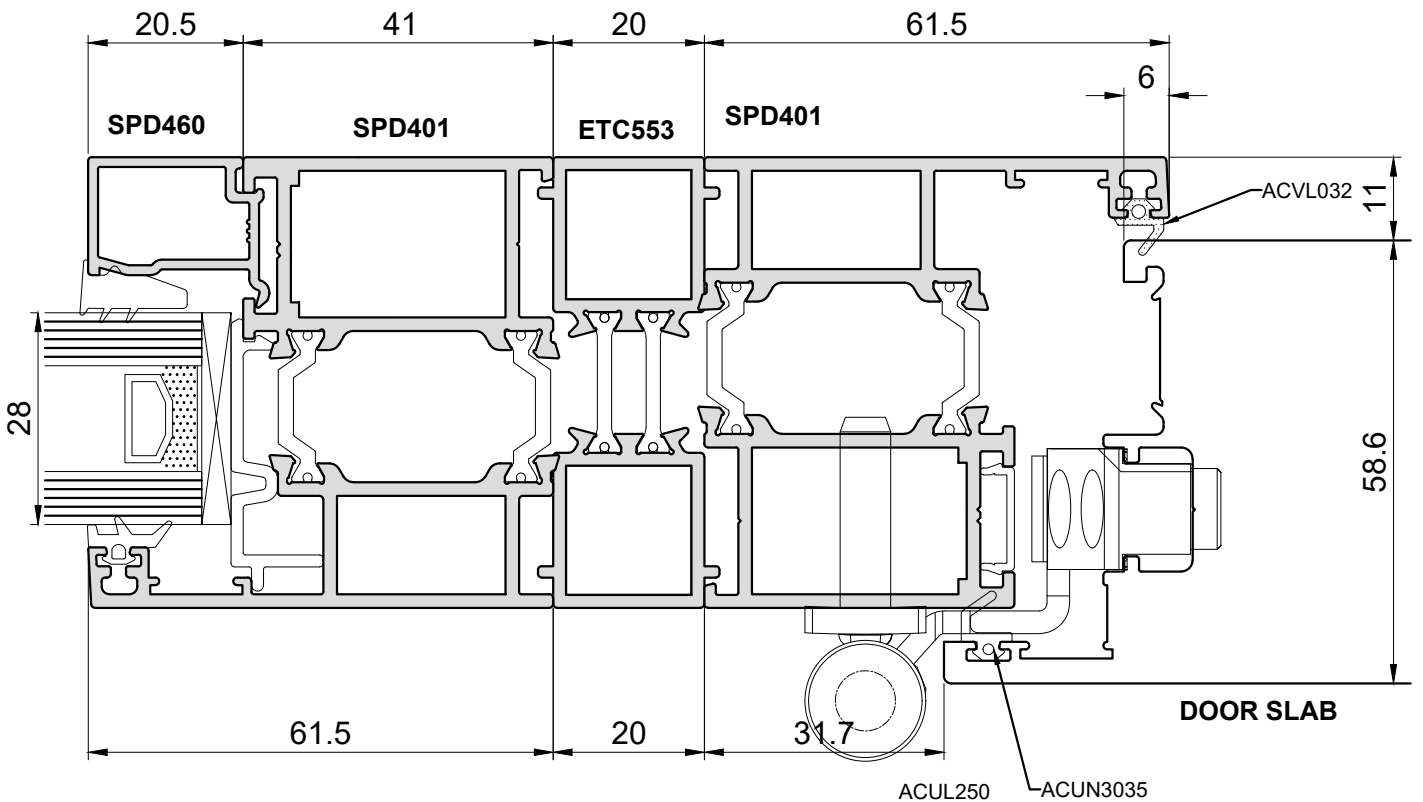

External Doors Online

DRAWN BY	JW	DESCRIPTION	COPYRIGHT SMART SYSTEMS LTD.
DATE	02/05/2023	Signature Range Doors OPEN OUT - LOW THRESHOLD	
SCALE	NTS		

DRAWN BY	JW	DESCRIPTION	COPYRIGHT SMART SYSTEMS LTD.
DATE	02/05/2023	Signature Range Doors OPEN OUT - THRESHOLD	
SCALE	NTS		

External Doors Online

DRAWN BY	JW	DESCRIPTION	COPYRIGHT SMART SYSTEMS LTD.
DATE	02/05/2023	Signature Range Doors OPEN OUT - ADD ON	
SCALE	NTS		

External Doors Online

DRAWN BY	JW	DESCRIPTION	COPYRIGHT SMART SYSTEMS LTD.
DATE	02/05/2023	Signature Range Doors OPEN OUT - COUPLER	
SCALE	NTS		