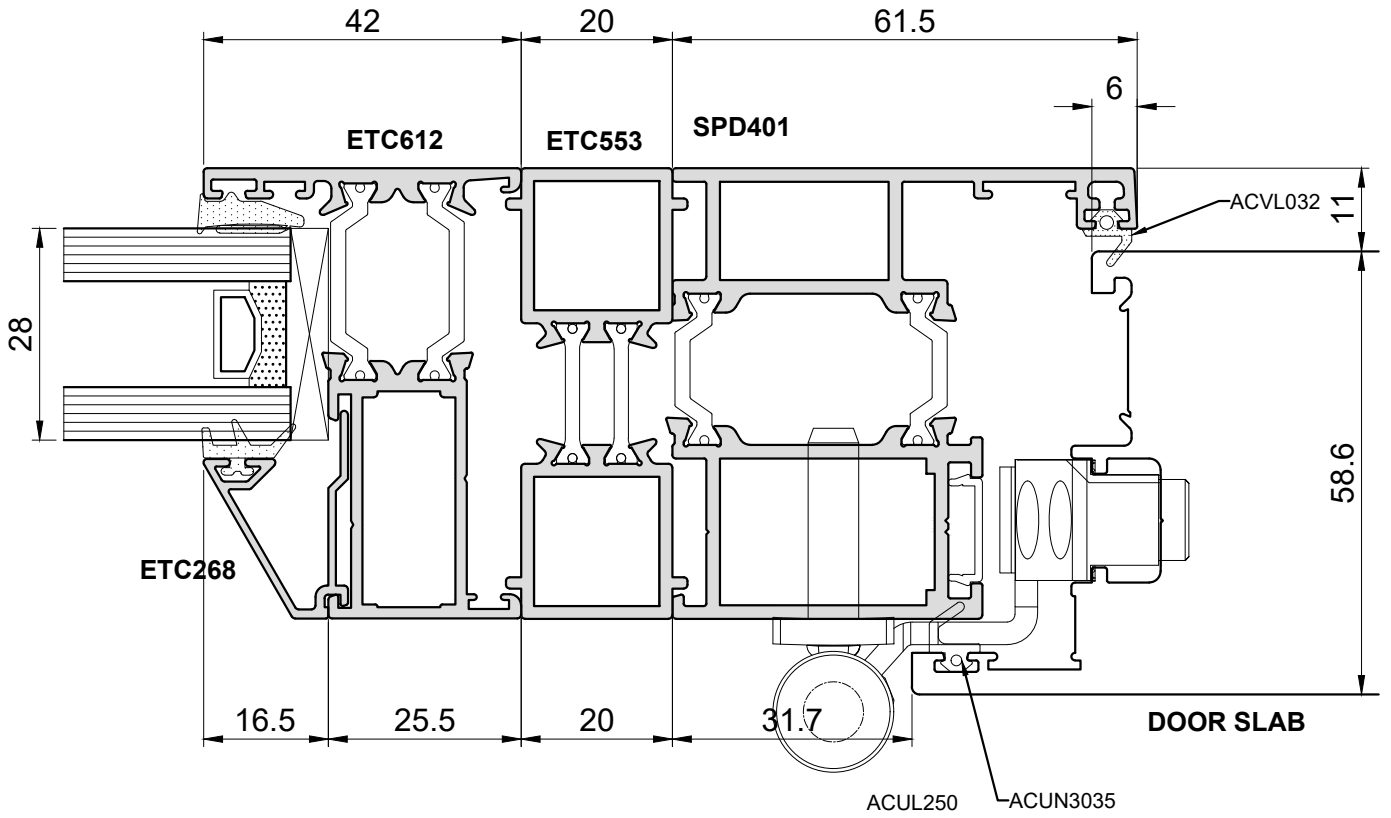

External Doors Online

DRAWN BY	JW	DESCRIPTION	COPYRIGHT SMART SYSTEMS LTD.
DATE	02/05/2023	Signature Range Doors OPEN OUT - LOW THRESHOLD	
SCALE	NTS		

DRAWN BY	JW	DESCRIPTION	COPYRIGHT SMART SYSTEMS LTD.
DATE	02/05/2023	Signature Range Doors OPEN OUT - THRESHOLD	
SCALE	NTS		

External Doors Online

DRAWN BY	JW	DESCRIPTION	COPYRIGHT SMART SYSTEMS LTD.
DATE	02/05/2023	Signature Range Doors OPEN OUT - ADD ON	
SCALE	NTS		

External Doors Online

DRAWN BY	JW	DESCRIPTION	COPYRIGHT SMART SYSTEMS LTD.
DATE	02/05/2023	Signature Range Doors OPEN OUT - COUPLER	
SCALE	NTS		