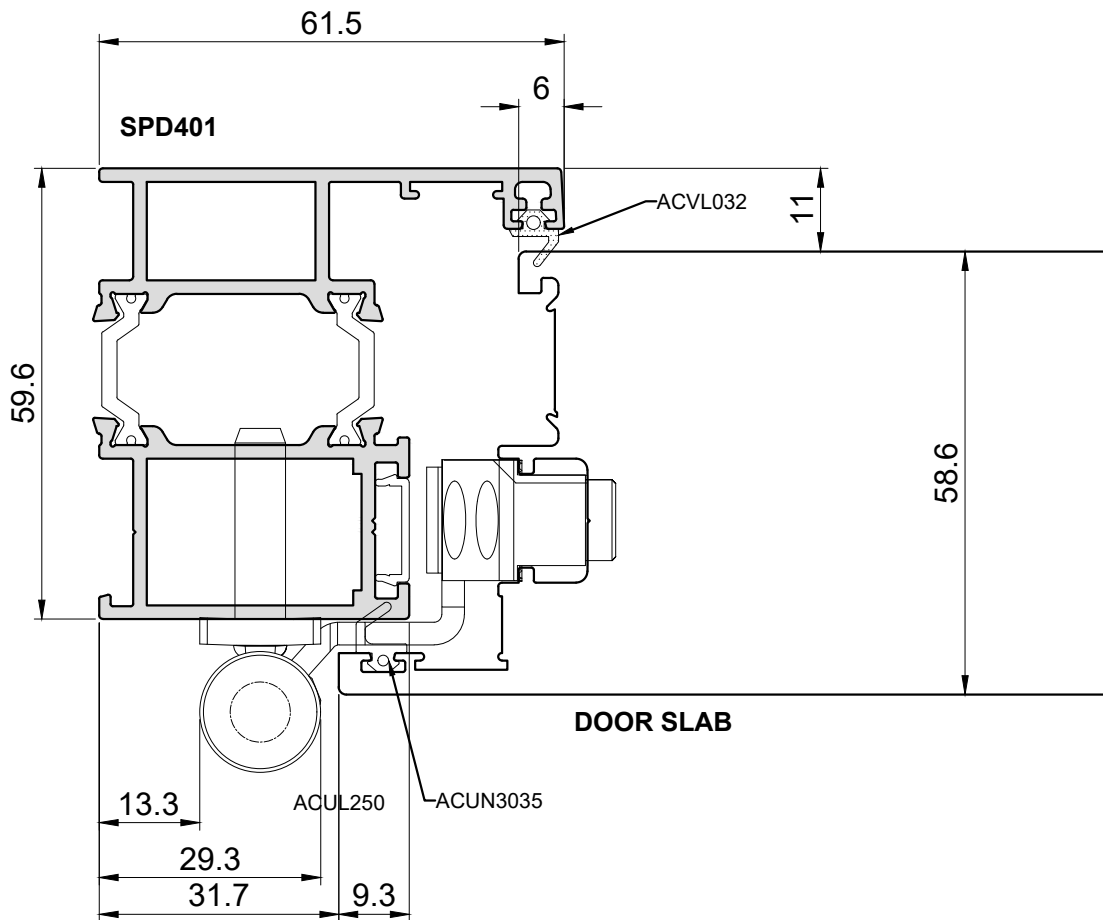

External Doors Online

DRAWN BY	JW	DESCRIPTION	COPYRIGHT SMART SYSTEMS LTD.
DATE	02/05/2023	Signature Range Doors OPEN IN - THRESHOLD	
SCALE	NTS		

External Doors Online

DRAWN BY	JW	DESCRIPTION	COPYRIGHT SMART SYSTEMS LTD.
DATE	02/05/2023	Signature Range Doors OPEN IN - ADD ON	
SCALE	NTS		

External Doors Online

DRAWN BY	JW	DESCRIPTION	COPYRIGHT SMART SYSTEMS LTD.
DATE	02/05/2023	Signature Range Doors OPEN IN - COUPLER	
SCALE	NTS		

External Doors Online

DRAWN BY	JW	DESCRIPTION	COPYRIGHT SMART SYSTEMS LTD.
DATE	02/05/2023	Signature Range Doors OPEN OUT - HINGE JAMB	
SCALE	NTS		