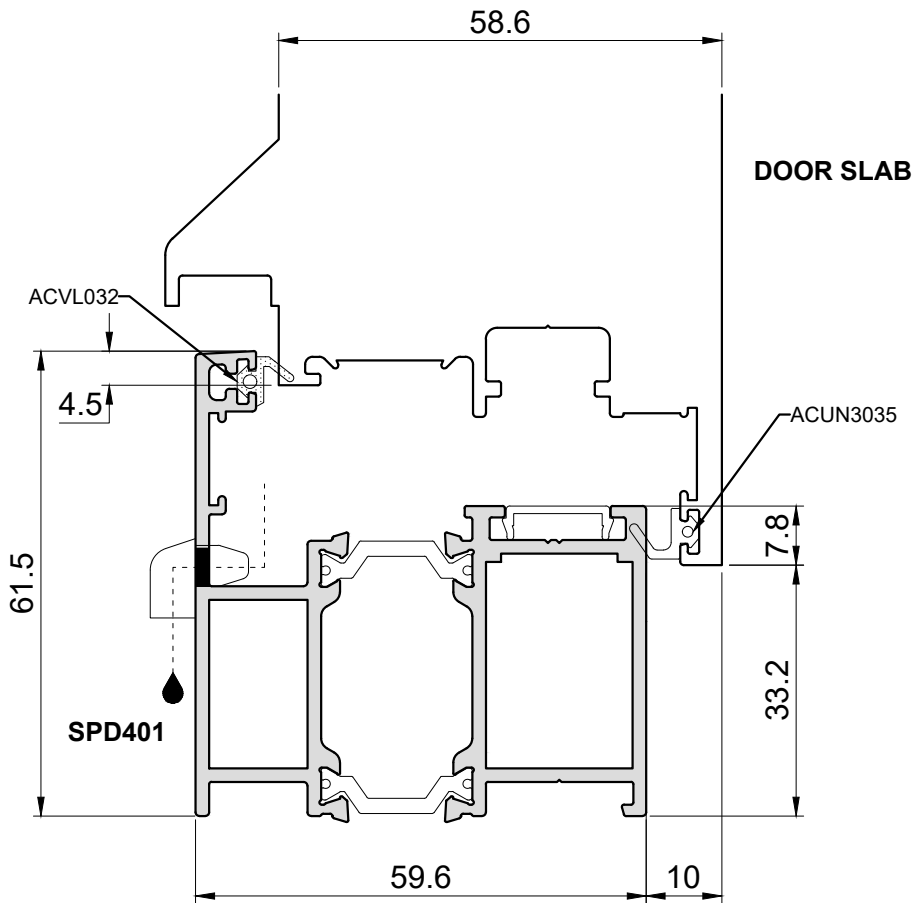

External Doors Online

DRAWN BY	JW	DESCRIPTION	COPYRIGHT SMART SYSTEMS LTD.
DATE	02/05/2023	Signature Range Doors OPEN IN - THRESHOLD	
SCALE	NTS