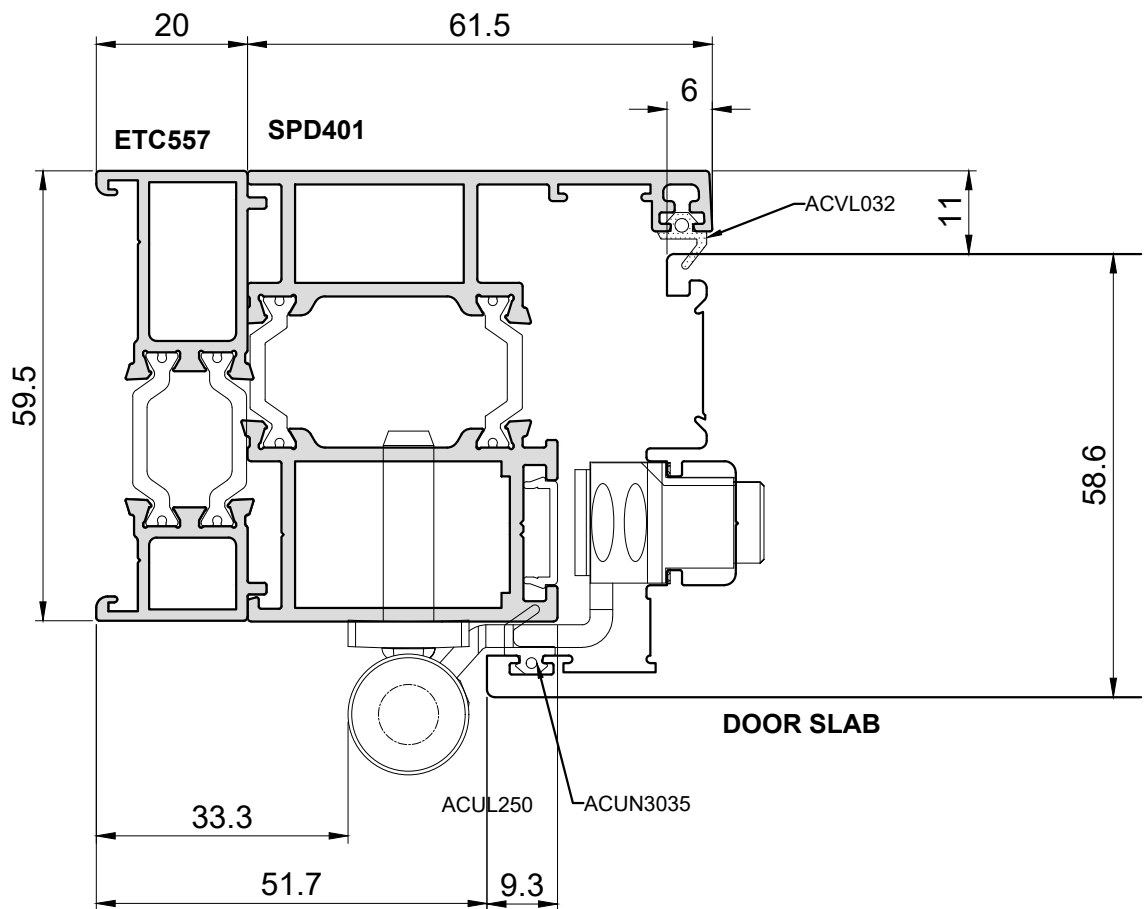

External Doors Online

DRAWN BY	JW	DESCRIPTION	COPYRIGHT SMART SYSTEMS LTD.
DATE	02/05/2023	Signature Range Doors OPEN OUT - LOW THRESHOLD	
SCALE	NTS		

DRAWN BY	JW	DESCRIPTION	COPYRIGHT SMART SYSTEMS LTD.
DATE	02/05/2023	Signature Range Doors OPEN OUT - THRESHOLD	
SCALE	NTS		

External Doors Online

DRAWN BY	JW	DESCRIPTION	COPYRIGHT SMART SYSTEMS LTD.
DATE	02/05/2023	Signature Range Doors OPEN OUT - ADD ON	
SCALE	NTS		

External Doors Online

DRAWN BY	JW	DESCRIPTION	COPYRIGHT SMART SYSTEMS LTD.
DATE	02/05/2023	Signature Range Doors OPEN OUT - COUPLER	
SCALE	NTS		