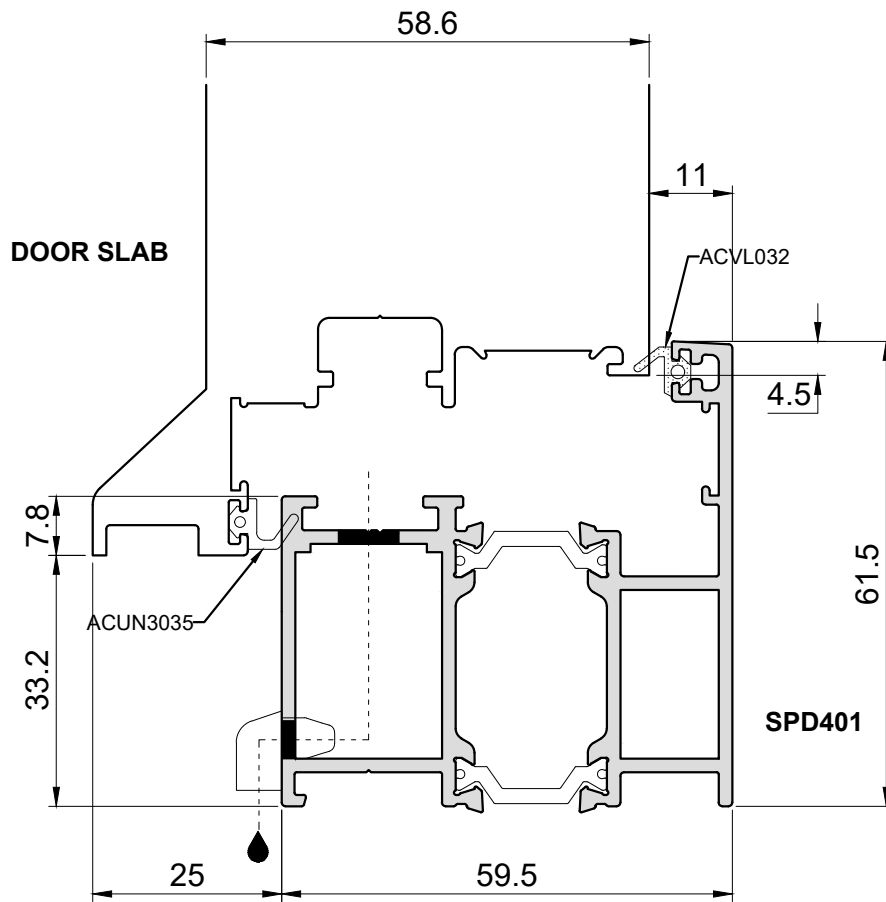

External Doors Online

DRAWN BY	JW	DESCRIPTION	COPYRIGHT SMART SYSTEMS LTD.
DATE	02/05/2023	Signature Range Doors OPEN OUT - LOCK JAMB	
SCALE	NTS		

External Doors Online

DRAWN BY	JW	DESCRIPTION	COPYRIGHT SMART SYSTEMS LTD.
DATE	02/05/2023	Signature Range Doors OPEN OUT - HEAD	
SCALE	NTS		

External Doors Online

DRAWN BY	JW	DESCRIPTION	COPYRIGHT SMART SYSTEMS LTD.
DATE	02/05/2023	Signature Range Doors OPEN OUT - LOW THRESHOLD	
SCALE	NTS		

DRAWN BY	JW	DESCRIPTION	COPYRIGHT SMART SYSTEMS LTD.
DATE	02/05/2023	Signature Range Doors OPEN OUT - THRESHOLD	
SCALE	NTS		