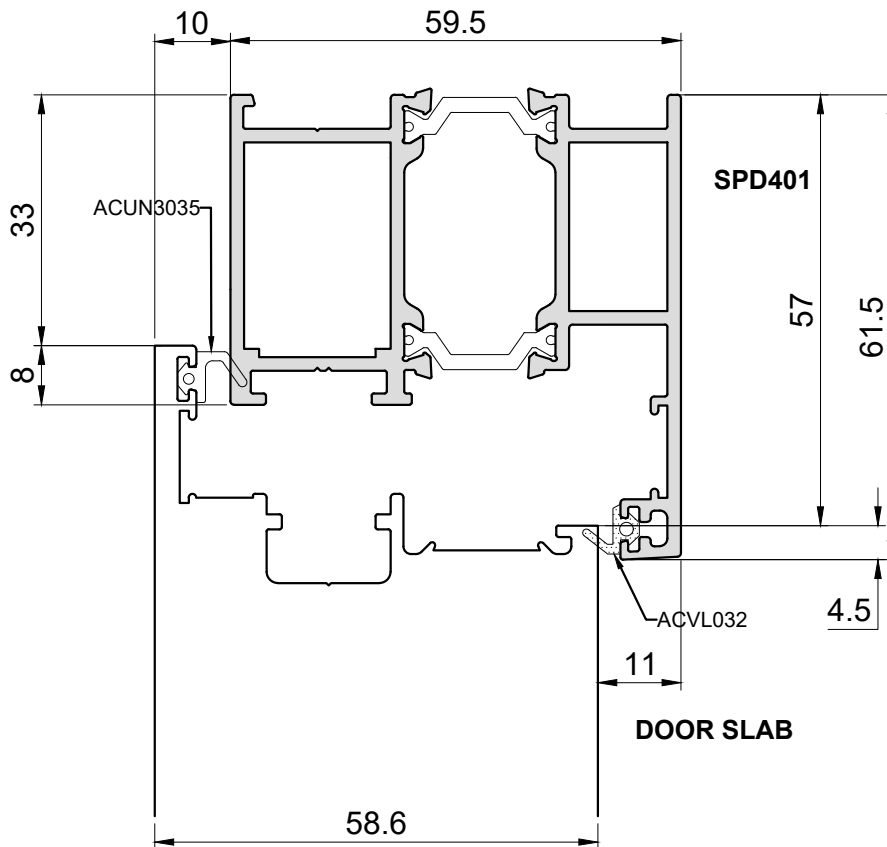

External Doors Online

DRAWN BY	JW	DESCRIPTION	COPYRIGHT SMART SYSTEMS LTD.
DATE	02/05/2023	Signature Range Doors OPEN IN - COUPLER	
SCALE	NTS		

External Doors Online

DRAWN BY	JW	DESCRIPTION	COPYRIGHT SMART SYSTEMS LTD.
DATE	02/05/2023	Signature Range Doors OPEN OUT - HINGE JAMB	
SCALE	NTS		

External Doors Online

DRAWN BY	JW	DESCRIPTION	COPYRIGHT SMART SYSTEMS LTD.
DATE	02/05/2023	Signature Range Doors OPEN OUT - LOCK JAMB	
SCALE	NTS		

External Doors Online

DRAWN BY	JW	DESCRIPTION	COPYRIGHT SMART SYSTEMS LTD.
DATE	02/05/2023	Signature Range Doors OPEN OUT - HEAD	
SCALE	NTS		