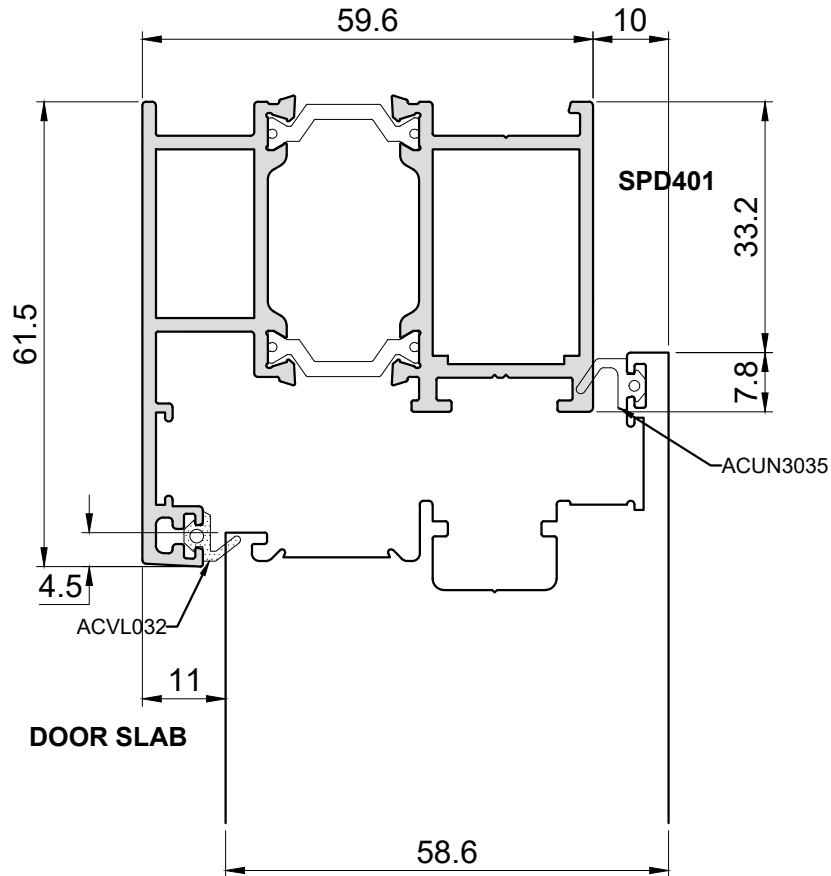

External Doors Online

DRAWN BY	JW	DESCRIPTION	COPYRIGHT SMART SYSTEMS LTD.
DATE	02/05/2023	Signature Range Doors OPEN IN - HEAD	
SCALE	NTS