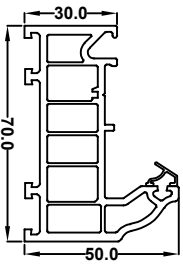

Ovolo Window & Door System

EWS 7701
50mm Door low threshold

EWS 7720
55mm Standard window outer

EWS 7706
75mm Large window / standard door frame

EWS 7015
Flush Sash

EWS7705
Ovolo Sash T

EWS 7708
Internally glazed sash

EWS7707
Tilt & turn sash

EWS 7702
Small transom internal glazed

EWS 7722
Large transom internal glazed

EWS 7703
Small transom for sash

EWS7723
Large transom for sash

EWS 7719
Door T sash

EWS 7718
Door Z sash