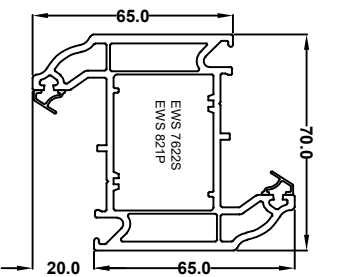

Ovolo Window & Door System

EWS 7701
50mm Door low threshold

EWS 7720
55mm Standard window outer

EWS 7706
75mm Large window / standard door frame

EWS 7015
Flush Sash

EWS7705
Ovolo Sash T

EWS 7708
Internally glazed sash

EWS7707
Tilt & turn sash

EWS 7702
Small transom internal glazed

EWS 7722
Large transom internal glazed

EWS 7703
Small transom for sash

EWS7723
Large transom for sash

EWS 7719
Door T sash

EWS 7718
Door Z sash

EWS 7709
Door midrail

EWS7301
28mm Chamfered Bead

EWS7303
36mm Chamfered Bead

EWS7312
28mm Ovolo Bead

EWS7313
36mm Ovolo Bead