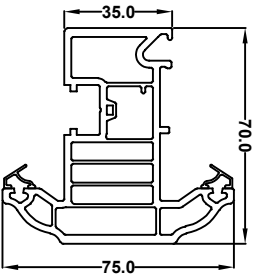

Ovolo Window & Door System

EWS 7701
50mm Door low threshold

EWS 7720
55mm Standard window outer

EWS 7706
75mm Large window / standard door frame

EWS 7015
Flush Sash

EWS7705
Ovolo Sash T

EWS 7708
Internally glazed sash

EWS7707
Tilt & turn sash

EWS 7702
Small transom internal glazed

EWS 7722
Large transom internal glazed

EWS 7703
Small transom for sash

EWS7723
Large transom for sash

EWS 7719
Door T sash

EWS 7718
Door Z sash

EWS 7709
Door midrail

EWS7301
28mm Chamfered Bead

EWS7303
36mm Chamfered Bead

EWS7312
28mm Ovolo Bead

EWS7313
36mm Ovolo Bead