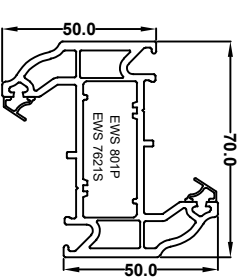

Ovolo Window & Door System

EWS 7701
50mm Door low threshold

EWS 7720
55mm Standard window outer

EWS 7706
75mm Large window / standard door frame

EWS 7015
Flush Sash

EWS7705
Ovolo Sash T

EWS 7708
Internally glazed sash

EWS7707
Tilt & turn sash

EWS 7702
Small transom internal glazed

EWS 7722
Large transom internal glazed

EWS 7703
Small transom for sash

EWS7723
Large transom for sash

EWS 7719
Door T sash

EWS 7718
Door Z sash