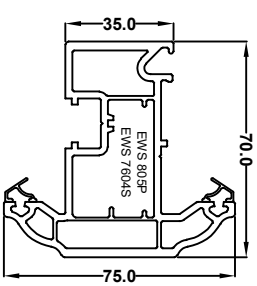

Ovolo Window & Door System

EWS 7701
50mm Door low threshold

EWS 7720
55mm Standard window outer

EWS 7706
75mm Large window / standard door frame

EWS 7015
Flush Sash

EWS7705
Ovolo Sash T

EWS 7708
Internally glazed sash

EWS7707
Tilt & turn sash

EWS 7702
Small transom internal glazed

EWS 7722
Large transom internal glazed

EWS 7703
Small transom for sash

EWS7723
Large transom for sash

EWS 7719
Door T sash

EWS 7718
Door Z sash

EWS 7709
Door midrail

EWS7301
28mm Chamfered Bead

EWS7303
36mm Chamfered Bead

EWS7312
28mm Ovolo Bead

EWS7313
36mm Ovolo Bead