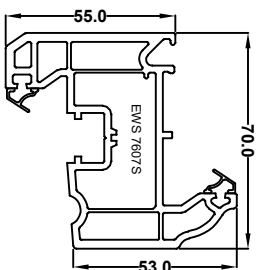

Ovolo Window & Door System

EWS 7701
50mm Door low threshold

EWS 7720
55mm Standard window outer

EWS 7706
75mm Large window / standard door frame

EWS 7015
Flush Sash

EWS7705
Ovolo Sash T

EWS 7708
Internally glazed sash

EWS7707
Tilt & turn sash

EWS 7702
Small transom internal glazed

EWS 7722
Large transom internal glazed

EWS 7703
Small transom for sash

EWS7723
Large transom for sash

EWS 7719
Door T sash

EWS 7718
Door Z sash

EWS 7709
Door midrail

EWS7301
28mm Chamfered Bead

EWS7303
36mm Chamfered Bead

EWS7312
28mm Ovolo Bead

EWS7313
36mm Ovolo Bead