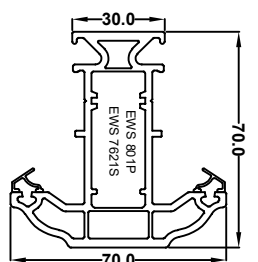

Ovolo Window & Door System

EWS 7701
50mm Door low threshold

EWS 7720
55mm Standard window outer

EWS 7706
75mm Large window / standard door frame

EWS 7015
Flush Sash

EWS7705
Ovolo Sash T

EWS 7708
Internally glazed sash

EWS7707
Tilt & turn sash

EWS 7702
Small transom internal glazed

EWS 7722
Large transom internal glazed

EWS 7703
Small transom for sash

EWS7723
Large transom for sash

EWS 7719
Door T sash

EWS 7718
Door Z sash

EWS 7709
Door midrail

EWS7301
28mm Chamfered Bead

EWS7303
36mm Chamfered Bead

EWS7312
28mm Ovolo Bead

EWS7313
36mm Ovolo Bead