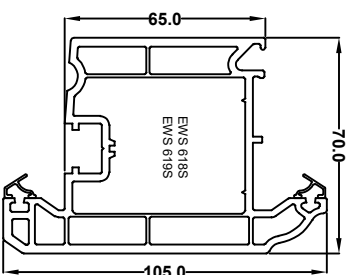

Ovolo Window & Door System

EWS 7701
50mm Door low threshold

EWS 7720
55mm Standard window outer

EWS 7706
75mm Large window / standard door frame

EWS 7015
Flush Sash

EWS7705
Ovolo Sash T

EWS 7708
Internally glazed sash

EWS7707
Tilt & turn sash

EWS 7702
Small transom internal glazed

EWS 7722
Large transom internal glazed

EWS 7703
Small transom for sash

EWS7723
Large transom for sash

EWS 7719
Door T sash

EWS 7718
Door Z sash

EWS 7709
Door midrail

EWS7301
28mm Chamfered Bead

EWS7303
36mm Chamfered Bead

EWS7312
28mm Ovolo Bead

EWS7313
36mm Ovolo Bead