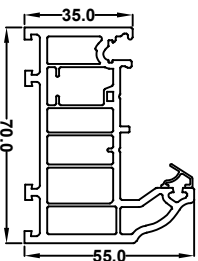

Ovolo Window & Door System

EWS 7701
50mm Door low threshold

EWS 7720
55mm Standard window outer

EWS 7706
75mm Large window / standard door frame

EWS 7015
Flush Sash

EWS7705
Ovolo Sash T

EWS 7708
Internally glazed sash

EWS7707
Tilt & turn sash

EWS 7702
Small transom internal glazed

EWS 7722
Large transom internal glazed

EWS 7703
Small transom for sash

EWS7723
Large transom for sash

EWS 7719
Door T sash

EWS 7718
Door Z sash

EWS 7709
Door midrail

EWS7301
28mm Chamfered Bead

EWS7303
36mm Chamfered Bead

EWS7312
28mm Ovolo Bead

EWS7313
36mm Ovolo Bead