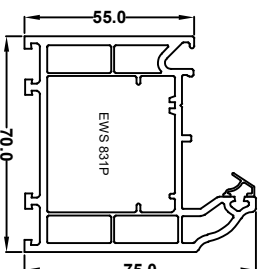

Ovolo Window & Door System

EWS 7701
50mm Door low threshold

EWS 7720
55mm Standard window outer

EWS 7706
75mm Large window / standard door frame

EWS 7015
Flush Sash

EWS7705
Ovolo Sash T

EWS 7708
Internally glazed sash

EWS7707
Tilt & turn sash

EWS 7702
Small transom internal glazed

EWS 7722
Large transom internal glazed

EWS 7703
Small transom for sash

EWS7723
Large transom for sash

EWS 7719
Door T sash

EWS 7718
Door Z sash