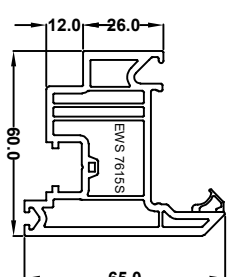

Ovolo Window & Door System

EWS 7701
50mm Door low threshold

EWS 7720
55mm Standard window outer

EWS 7706
75mm Large window / standard door frame

EWS 7015
Flush Sash

EWS7705
Ovolo Sash T

EWS 7708
Internally glazed sash

EWS7707
Tilt & turn sash

EWS 7702
Small transom internal glazed

EWS 7722
Large transom internal glazed

EWS 7703
Small transom for sash

EWS7723
Large transom for sash

EWS 7719
Door T sash

EWS 7718
Door Z sash