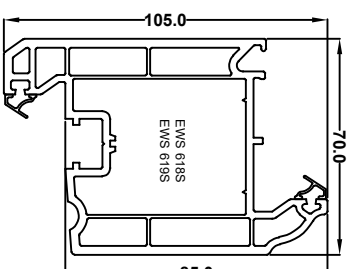

Ovolo Window & Door System

EWS 7701
50mm Door low threshold

EWS 7720
55mm Standard window outer

EWS 7706
75mm Large window / standard door frame

EWS 7015
Flush Sash

EWS7705
Ovolo Sash T

EWS 7708
Internally glazed sash

EWS7707
Tilt & turn sash

EWS 7702
Small transom internal glazed

EWS 7722
Large transom internal glazed

EWS 7703
Small transom for sash

EWS7723
Large transom for sash

EWS 7719
Door T sash

EWS 7718
Door Z sash

EWS 7709
Door midrail

EWS7301
28mm Chamfered Bead

EWS7303
36mm Chamfered Bead

EWS7312
28mm Ovolo Bead

EWS7313
36mm Ovolo Bead