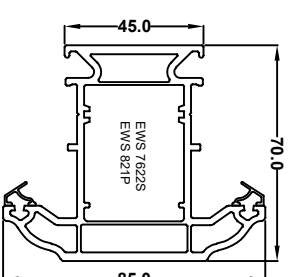

Ovolo Window & Door System

EWS 7701
50mm Door low threshold

EWS 7720
55mm Standard window outer

EWS 7706
75mm Large window / standard door frame

EWS 7015
Flush Sash

EWS7705
Ovolo Sash T

EWS 7708
Internally glazed sash

EWS7707
Tilt & turn sash

EWS 7702
Small transom internal glazed

EWS 7722
Large transom internal glazed

EWS 7703
Small transom for sash

EWS7723
Large transom for sash

EWS 7719
Door T sash

EWS 7718
Door Z sash

EWS 7709
Door midrail

EWS7301
28mm Chamfered Bead

EWS7303
36mm Chamfered Bead

EWS7312
28mm Ovolo Bead

EWS7313
36mm Ovolo Bead