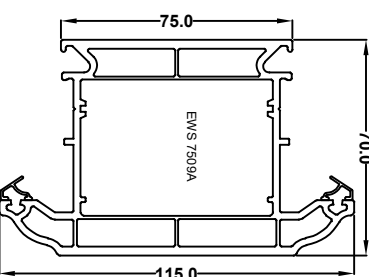

Ovolo Window & Door System

EWS 7701
50mm Door low threshold

EWS 7720
55mm Standard window outer

EWS 7706
75mm Large window / standard door frame

EWS 7015
Flush Sash

EWS7705
Ovolo Sash T

EWS 7708
Internally glazed sash

EWS7707
Tilt & turn sash

EWS 7702
Small transom internal glazed

EWS 7722
Large transom internal glazed

EWS 7703
Small transom for sash

EWS7723
Large transom for sash

EWS 7719
Door T sash

EWS 7718
Door Z sash

EWS 7709
Door midrail

EWS7301
28mm Chamfered Bead

EWS7303
36mm Chamfered Bead

EWS7312
28mm Ovolo Bead

EWS7313
36mm Ovolo Bead