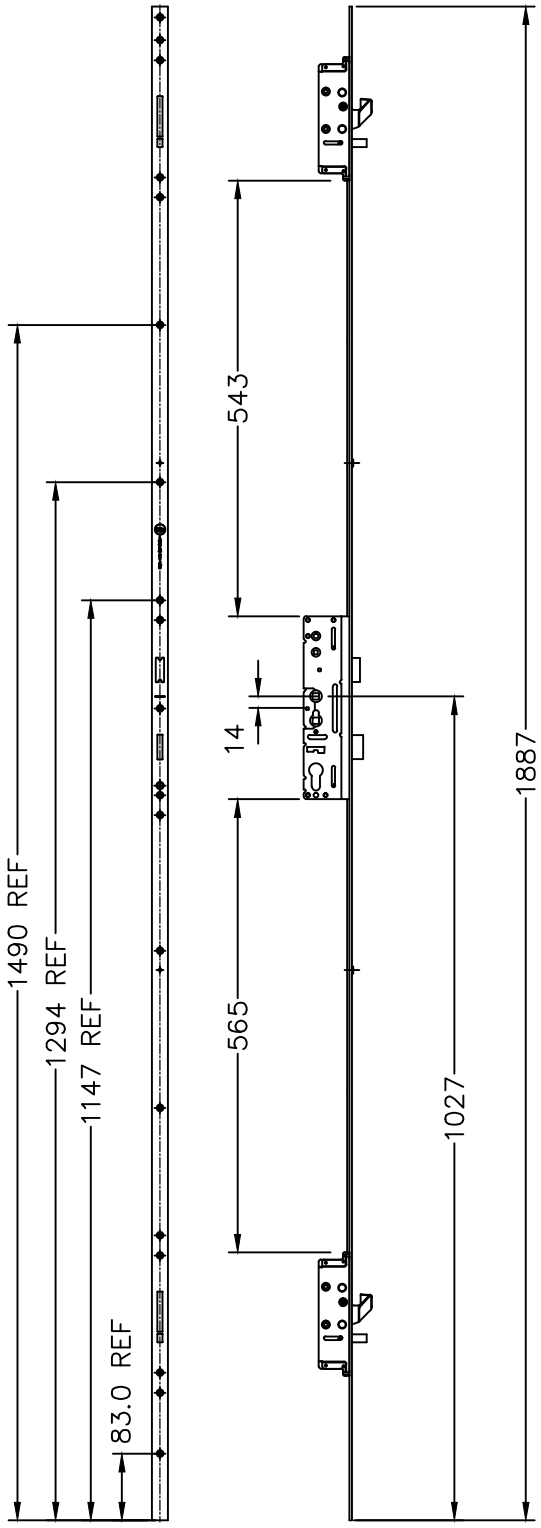

YALE LOCKMASTER
PL294W/45-19, 2 HOOK, ANTI LIFT, 45mm BACKSET
UNSPRUNG LOCK, SQUARE END FACEPLATE 1887
 (LOCK SHOWN IN LOCKED POSITION)

↓ TO LOCK
22mm TRAVEL

	QTY.	PART NO.
TOP ROD	1	PL10-C053-19
BOTTOM ROD	1	PL10-C054-19
RIVET	2	PL10-C106-19
SPACER	1	PL10-C752-19
10mm FACEPLATE SCREW	4	PL10-C181-19
TAPTITE M4x20mm	2	PL10-C183-19
TAPTITE M4x18mm	1	PL10-C229-19
20mm FACEPLATE, SQUARE ENDS	1	YL10-C821-19
HOOK UNIT (ANTI-LIFT)	2	PL10-SA55-19-T
CENTRE UNIT UNSPRUNG DB 45mm	1	PL10-SA131F

92/62mm CENTRES
45mm BACKSET
58mm CASE DEPTH
25mm HOOK PROJECTION PROJECTION
FITTING DETAILS AVAILABLE

YALE DWS CONTROLLED
 QUALITY DEPT. ISSUE 4
 23/05/2017 PS

Yale Door and Window Solutions

ASSA ABLOY LIMITED
 WILLENHALL,
 WEST MIDLANDS.
 WV13 3PW.
 TEL. (01902) 366800
 PRODUCT ENGINEERING DEPT.