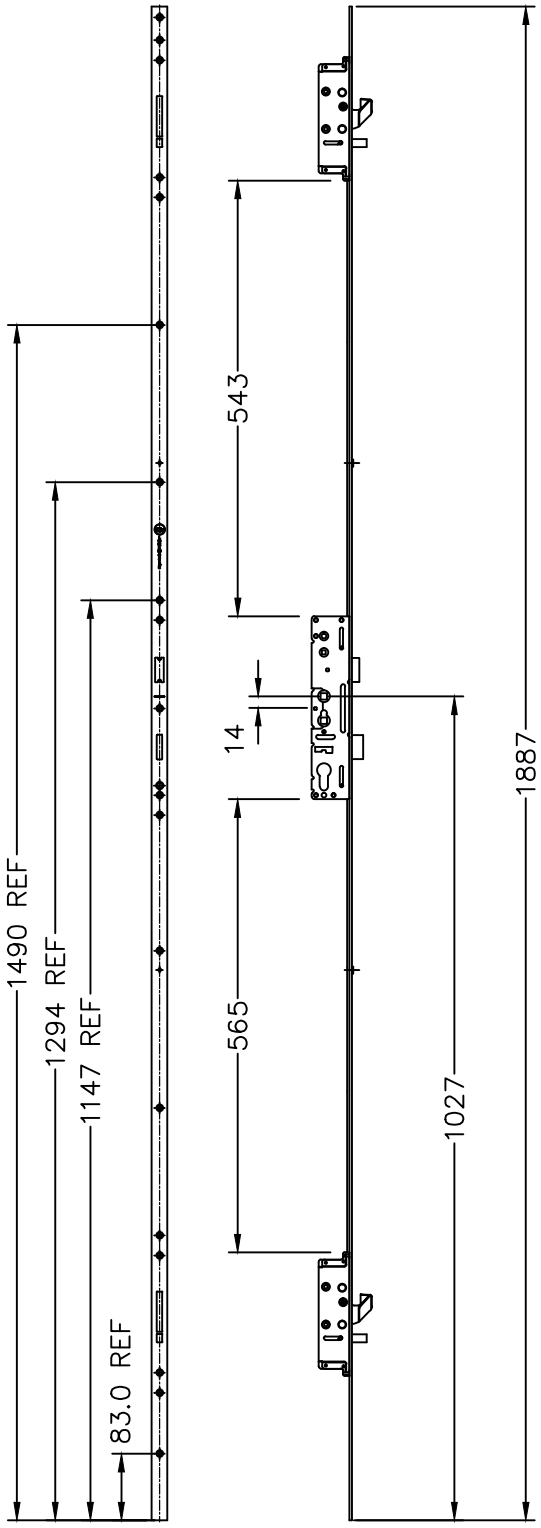

**YALE LOCKMASTER**  
**PL294W-19, 2 HOOK, ANTI LIFT, 35mm BACKSET**  
**UNSPRUNG LOCK, SQUARE END FACEPLATE 1887**  
**(LOCK SHOWN IN LOCKED POSITION)**

TO LOCK  
22mm TRAVEL

	QTY.	PART NO.
TOP ROD	1	PL10-C053-19
BOTTOM ROD	1	PL10-C054-19
RIVET	2	PL10-C106-19
TAPTITE M4x8mm	1	PL10-C180-19
TAPTITE M4x10mm	6	PL10-C181-19
20mm FACEPLATE, SQUARE ENDS	1	YL10-C821-19
HOOK UNIT (ANTI-LIFT)	2	PL10-SA55-19-T
CENTRE UNIT, 35mm BS, UNSPRUNG	1	PL10-SA130F

92/62mm CENTRES
35mm BACKSET
48mm CASE DEPTH
25mm HOOK PROJECTION PROJECTION
FITTING DETAILS AVAILABLE

YALE DWS CONTROLLED  
 QUALITY DEPT. ISSUE 1  
 23/05/2017 PS

**Yale Door and Window Solutions**

ASSA ABLOY LIMITED  
 WILLENHALL,  
 WEST MIDLANDS.  
 WV13 3PW.  
 TEL. (01902) 366800  
 PRODUCT ENGINEERING DEPT.