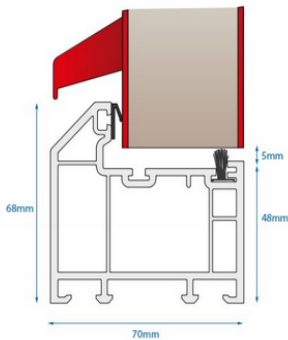

Min height (Low PVC No Sill)	1989mm
Max height (Full PVC No Sill)	2117mm
Min width	800mm
Min width (slim cottage door)	648mm
Max width	1003mm
Shape	Chamfered
Brush colour	Black
Seal type	Gasket
Reinforcement	Recycled
Energy rated	✗
Extension options (mm)	15/30/50
PAS024	✗
Secured by Design option	TBC
Top box options	✓
Side panel options	✓
White lead time	7 day
Woodgrains	7 day

Veka FULL PVC Threshold