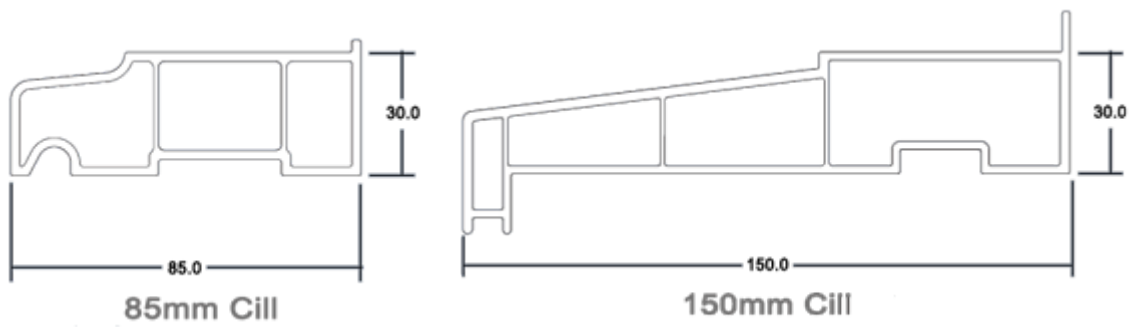

External Doors Online

Tel : 01484 613104 Email : sales@externaldoorsonline.co.uk

GRP Composite Door - Profile Cross Sections, Cills & Thresholds

Cills