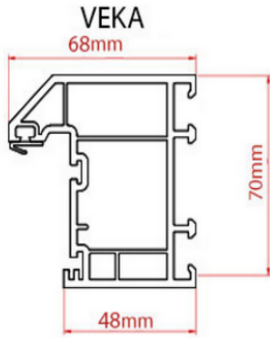

### GRP Composite Door - Profile Cross Sections, Cills & Thresholds

#### Frame & Threshold Profile

Min height (Low PVC No Sill)	1989mm
Max height (Full PVC No Sill)	2117mm
Min width	800mm
Min width (slim cottage door)	648mm
Max width	1003mm
Shape	Chamfered
Brush colour	Black
Seal type	Gasket
Reinforcement	Recycled
Energy rated	✗
Extension options (mm)	15/30/50
PAS024	✗
Secured by Design option	TBC
Top box options	✓
Side panel options	✓
White lead time	7 day
Woodgrains	7 day