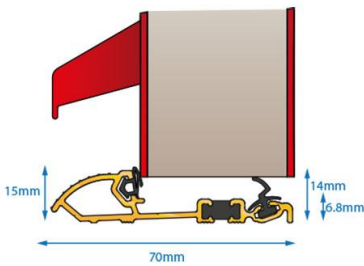

Low 25mm MDS Ali Threshold