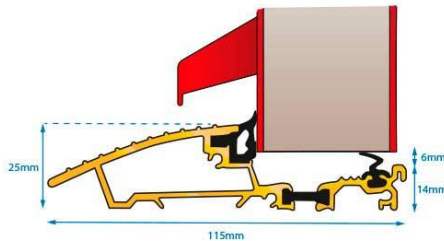

Low 25mm MDS Ali Threshold