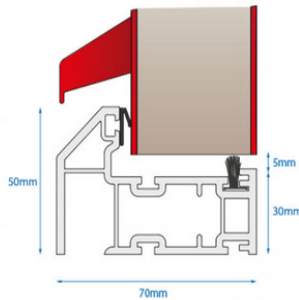

Veka LOW PVC Threshold

Low 25mm MDS Ali Threshold