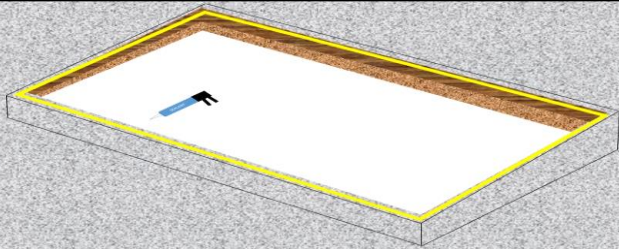

Installation Guide

1. Apply thick layer of silicone around top of upstand