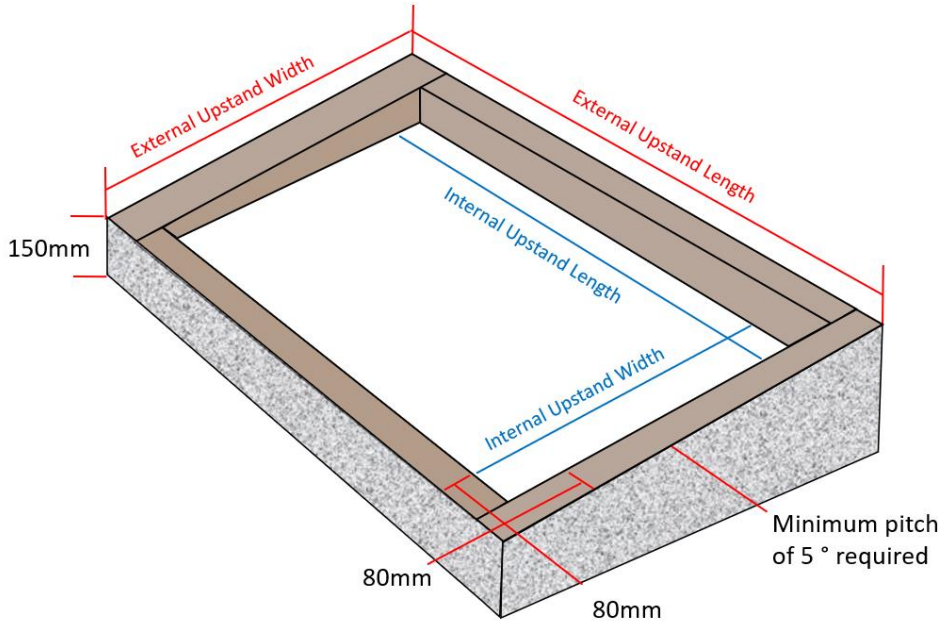

Standard Stock Sizes Uprand Dimensions