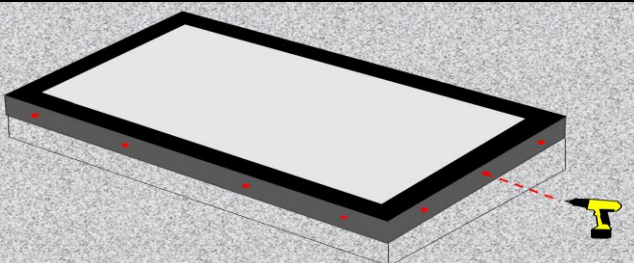

## Installation Guide

1. Apply thick layer of silicone around top of upstand

2. Position and lower rooflight frame over the upstand

3. Pre drill fixing holes through frame and upstand

4. Secure with fixing screws