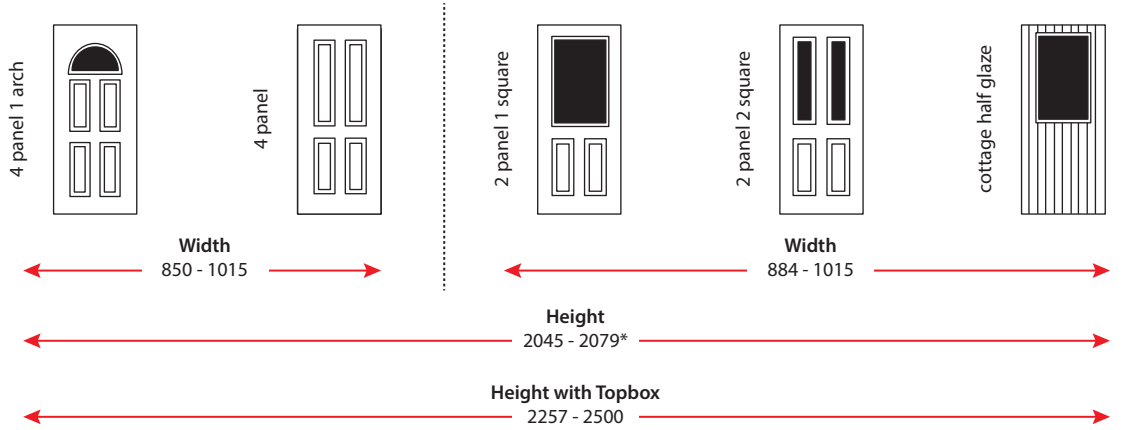

External Doors Online

DOORSET WIDTHS

Height with
Topbox TS92
2181 - 2500

Topbox Min 212 - Max 421
All measurements in mm

* Doorset only.
Height excludes sill
(+30mm) or add-on
to head (+15mm)