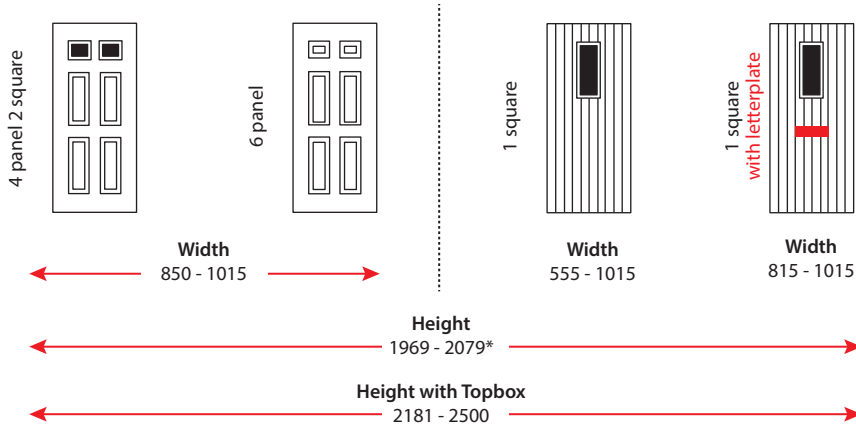

External Doors Online

DOORSET WIDTHS

Height with
Topbox TS92
2181 - 2500

Topbox Min 212 - Max 421
All measurements in mm

* Doorset only.
Height excludes sill
(+30mm) or add-on
to head (+15mm)