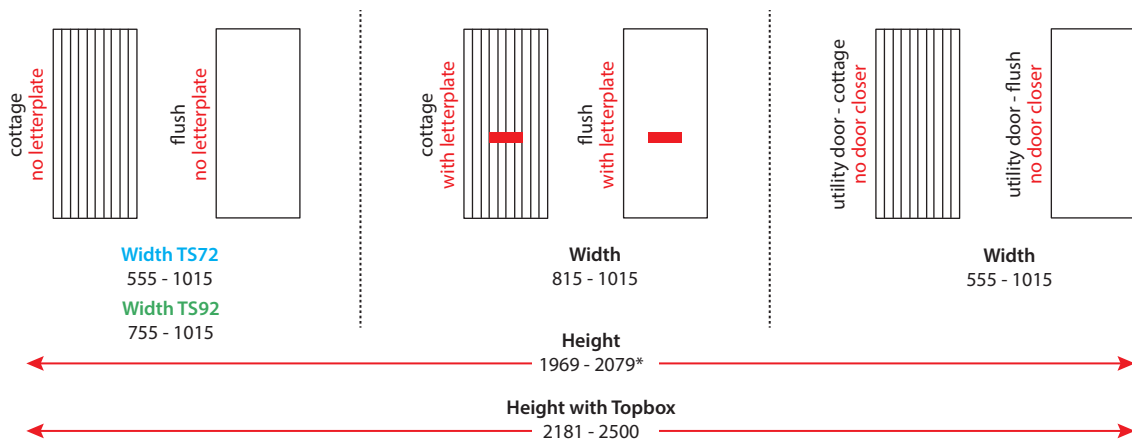

External Doors Online

DOORSET WIDTHS

Height with
Topbox TS92
2181 - 2500

Topbox Min 212 - Max 421
All measurements in mm

* Doorset only.
Height excludes sill
(+30mm) or add-on
to head (+15mm)