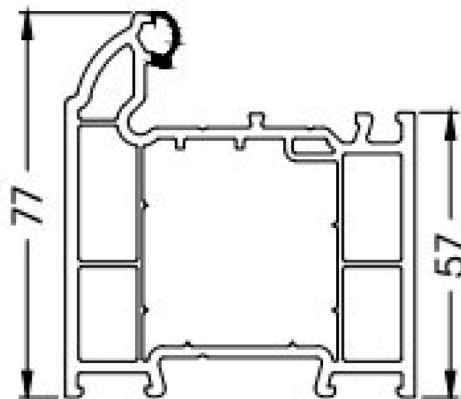

Stormguard AM570 not Part M Compliant
available in gold or silver
Open outwards doors

LSW011

Low pvcu threshold sculptured

LSW016

Standard pvcu threshold sculptured

LCW011

Low pvcu threshold chamfered

LCW016