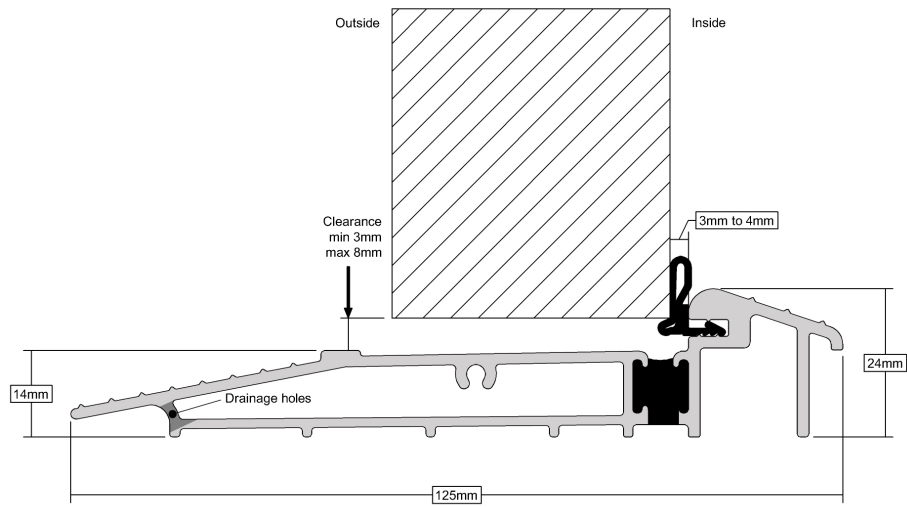

Stormguard AM3 Part M Compliant
available in Gold or Silver
Open inwards doors

Stormguard AM370 not Part M Compliant
available in Gold or Silver
Open inwards doors

Stormguard AM5 Part M Compliant
available in gold or silver
Open outwards doors

Standard pvcu threshold chamfered