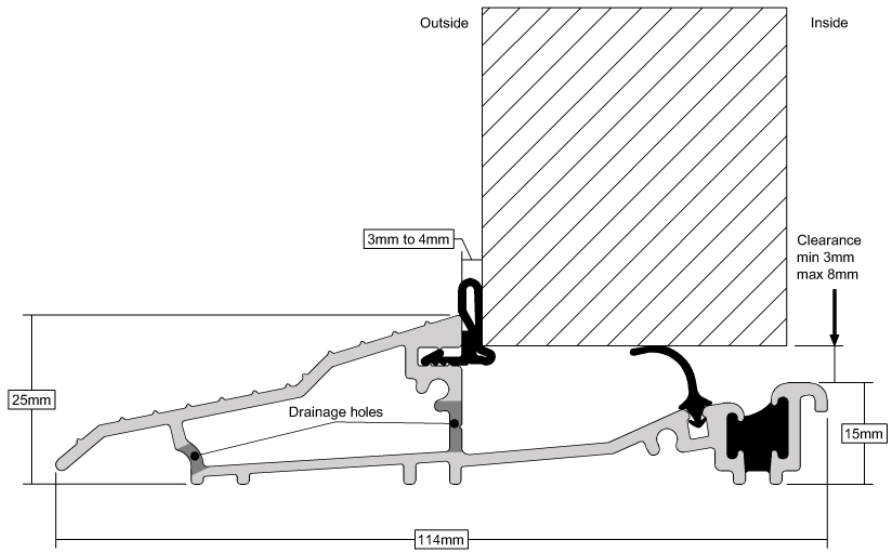

Stormguard AM3 Part M Compliant
available in Gold or Silver
Open inwards doors

Stormguard AM370 not Part M Compliant
available in Gold or Silver
Open inwards doors

Stormguard AM5 Part M Compliant
available in gold or silver
Open outwards doors

Standard pvcu threshold chamfered