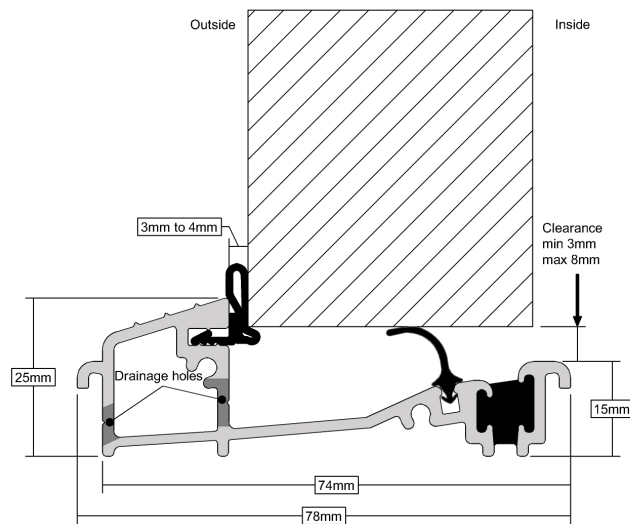

Stormguard AM3 Part M Compliant
available in Gold or Silver
Open inwards doors

Stormguard AM370 not Part M Compliant
available in Gold or Silver
Open inwards doors

Stormguard AM5 Part M Compliant
available in gold or silver
Open outwards doors

Standard pvcu threshold chamfered