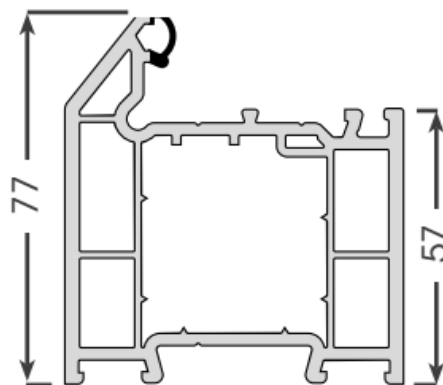

Stormguard AM570 not Part M Compliant
available in gold or silver
Open outwards doors

LSW011

Low pvcu threshold sculptured

LSW016

Standard pvcu threshold sculptured

LCW011

Low pvcu threshold chamfered

LCW016

Standard pvcu threshold chamfered