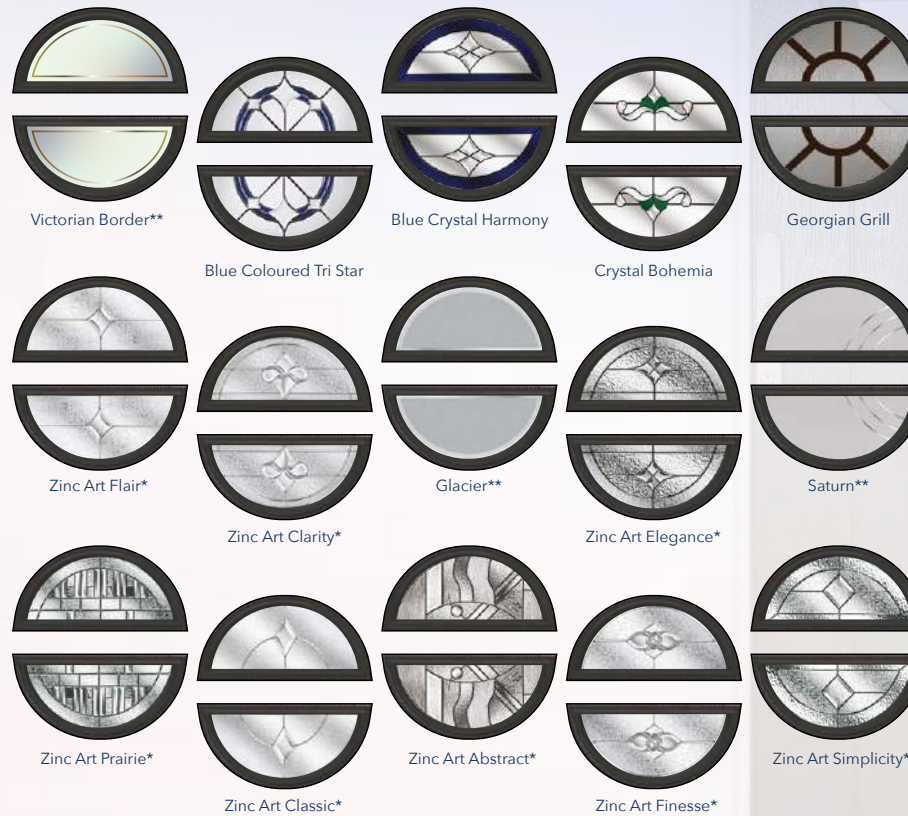

Decorative Glass Options

*This range of triple glazed designs encapsulate traditional bevels and obscure glass patterns inside a clear sealed unit and can not be modified or changed.
**The satin backing glass is an integral part of the design and can not modified or changed.