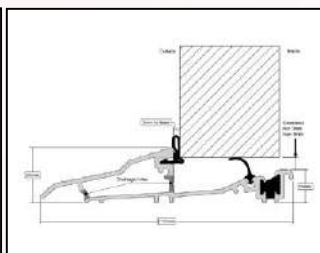

Cills available in 85mm, 150mm & 180mm depending on colour