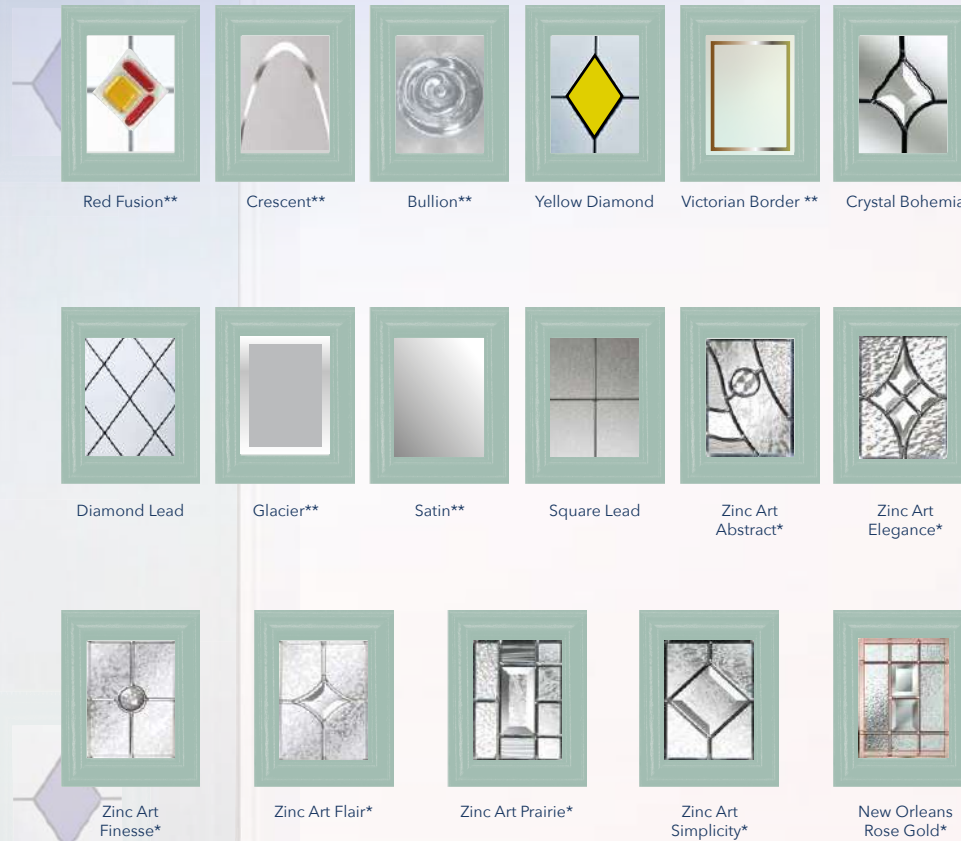

The Langwith
Colour - Blue
Glass - New Orleans

This traditional style door incorporates a medium sized glazed area with a curved top and a range of curved glass designs.

Decorative Glass Options

Dorchester*

Victorian Border**

Numbers

Satin**

New Orleans*

New Orleans Rose Gold*

*This range of triple glazed designs encapsulate traditional bevels and obscure glass patterns inside a clear sealed unit and can not be modified or changed.
**The satin backing glass is an integral part of the design and can not modified or changed.

The Granby

A modern variation of the cottage style door.
The glazing can be reversed to start on the left or right side of the door.

Decorative Glass Options

The Granby
Colour - Chartwell Green
Glass - Blue (Coloured) Diamond