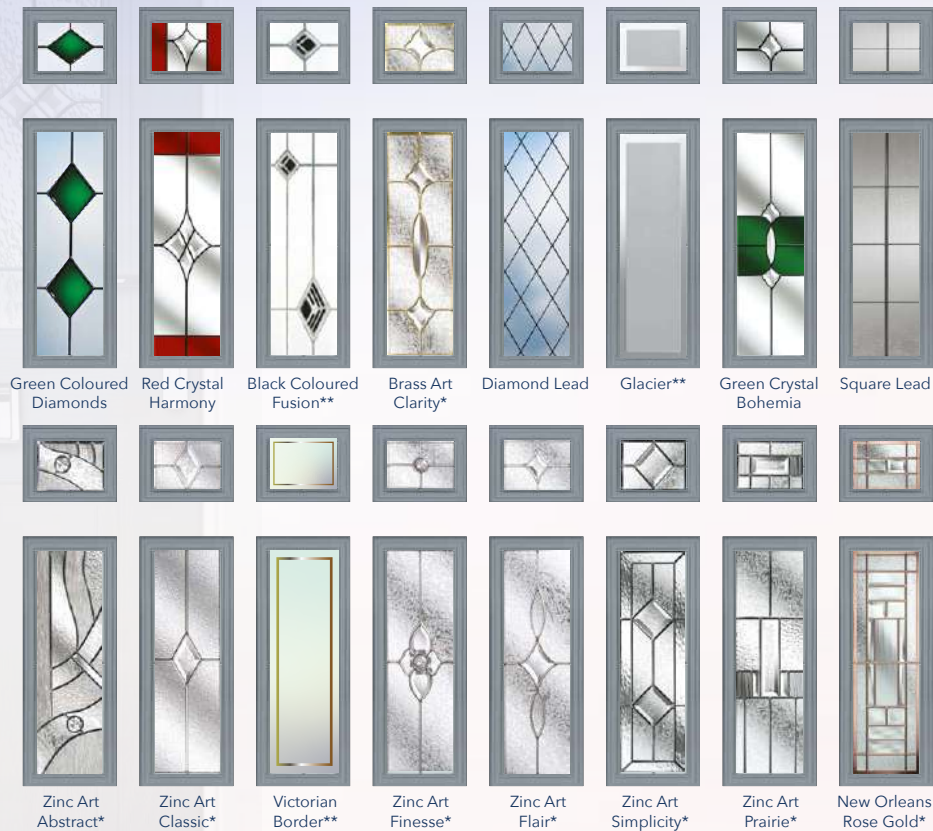

The Rufford
Colour - Rosewood
Glass - Brass Art Clarity*

Traditional Edwardian door design with two matching rectangles of double or triple glazed glass designs.

Decorative Glass Options

Blue Coloured Diamonds

Grey Crystal Harmony

Black Coloured Fusion**

Victorian Border **

Diamond Lead

Glacier**

Crystal Bohemia

Bullion

Zinc Art Abstract*

Zinc Art Classic*

Zinc Art Elegance*

Zinc Art Finesse*

Zinc Art Flair*

Zinc Art Simplicity*

Zinc Art Prairie*

New Orleans Rose Gold*

*This range of triple glazed designs encapsulate traditional bevels and obscure glass patterns inside a clear sealed unit and can not be modified or changed.

**The satin backing glass is an integral part of the design and can not be modified or changed.

The Rufford 4

Two additional panes of glass to complement this traditional Edward door.

Decorative Glass Options