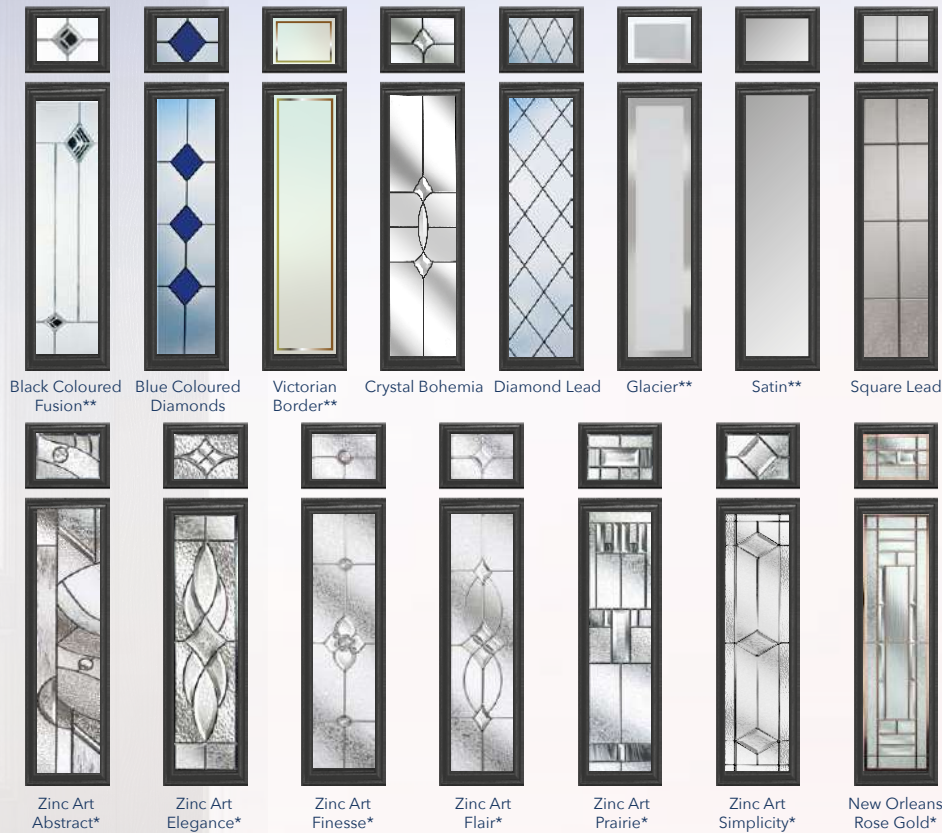

The Wellow 3 Mid
Colour - Green
Glass - Yellow Diamonds

Two small and one medium co-ordinating glazed areas central to the door.

Decorative Glass Options

*This range of triple glazed designs encapsulate traditional bevels and obscure glass patterns inside a clear sealed unit and can not be modified or changed.
**The satin backing glass is an integral part of the design and can not modified or changed.

The Wellow 3 Long

Two small and one large glazed area with co-ordinating glass designs.

Decorative Glass Options

The Wellow 3 Long
Colour - Anthracite Grey
Glass - Diamond Lead

RAL 9016
WHITE

RAL 9001
CREAM