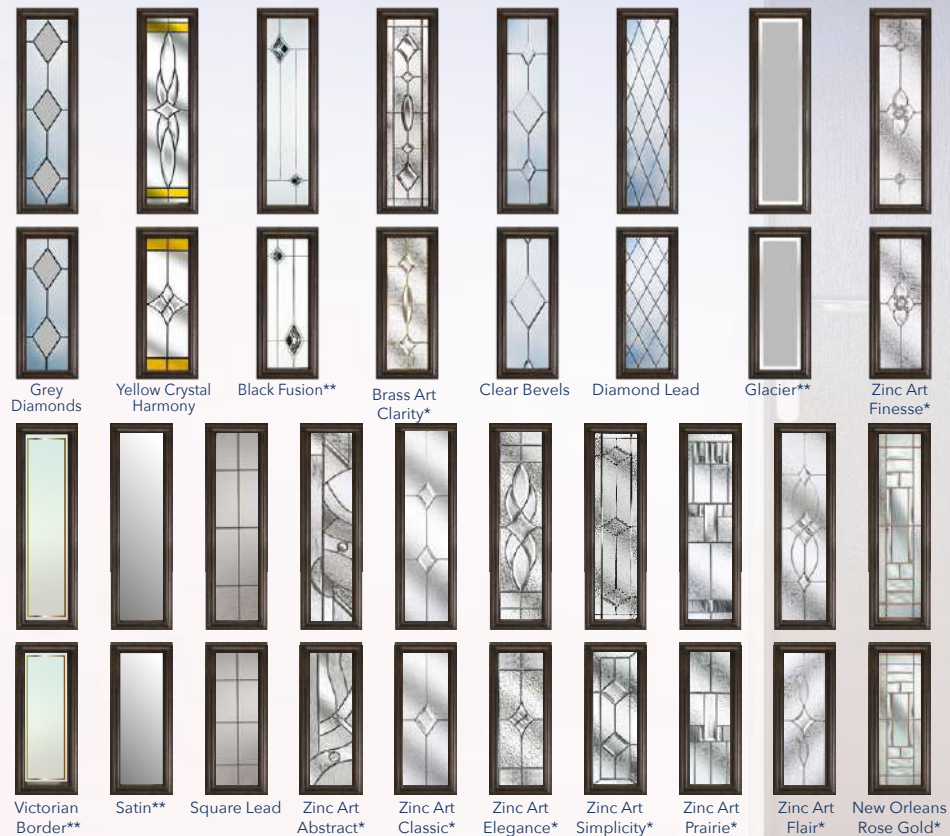

The Normanton 2
Colour - Black Brown
Glass - New Orleans Rose Gold

A combination of the two Normanton designs allowing the full range of glass options to be utilised.

Decorative Glass Options

*This range of triple glazed designs encapsulate traditional bevels and obscure glass patterns inside a clear sealed unit and can not be modified or changed.
**The satin backing glass is an integral part of the design and can not be modified or changed.