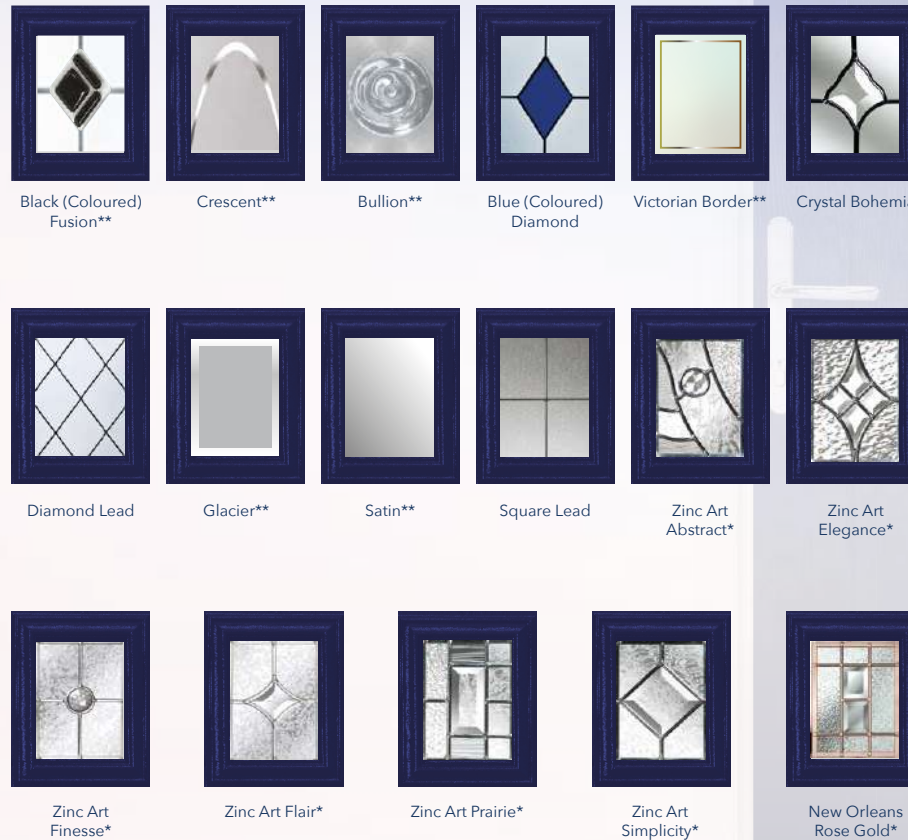

**The satin backing glass is an integral part of the design and can not modified or changed.

The Wellow 5 Curve

- RAL 9016
WHITE
- RAL 9001
CREAM
- DUCK EGG
BLUE
- RAL 7001
SILVER GREY
- RAL 7016
ANTHRACITE
GREY
- CHARTWELL
GREEN
- RAL 6009
GREEN
- RAL 3011
RED
- RAL 5011
BLUE
- RAL 7015
SLATE GREY
- IRISH
OAK
- RAL 8001
GOLDEN
OAK
- ROSEWOOD
- RAL 8022
BLACK
BROWN
- RAL 9011
BLACK
- RAL 7038
AGATE GREY
- RAL 7032
PEBBLE
GREY

The Wellow 5 Curve
Colour - Blue
Glass - Crystal Bohemia

Five rectangle apertures positioned to create a stylish concave or convex crescent of matching glazed areas.

Decorative Glass Options

*This range of triple glazed designs encapsulate traditional bevels and obscure glass patterns inside a clear sealed unit and can not be modified or changed.
**The satin backing glass is an integral part of the design and can not be modified or changed.