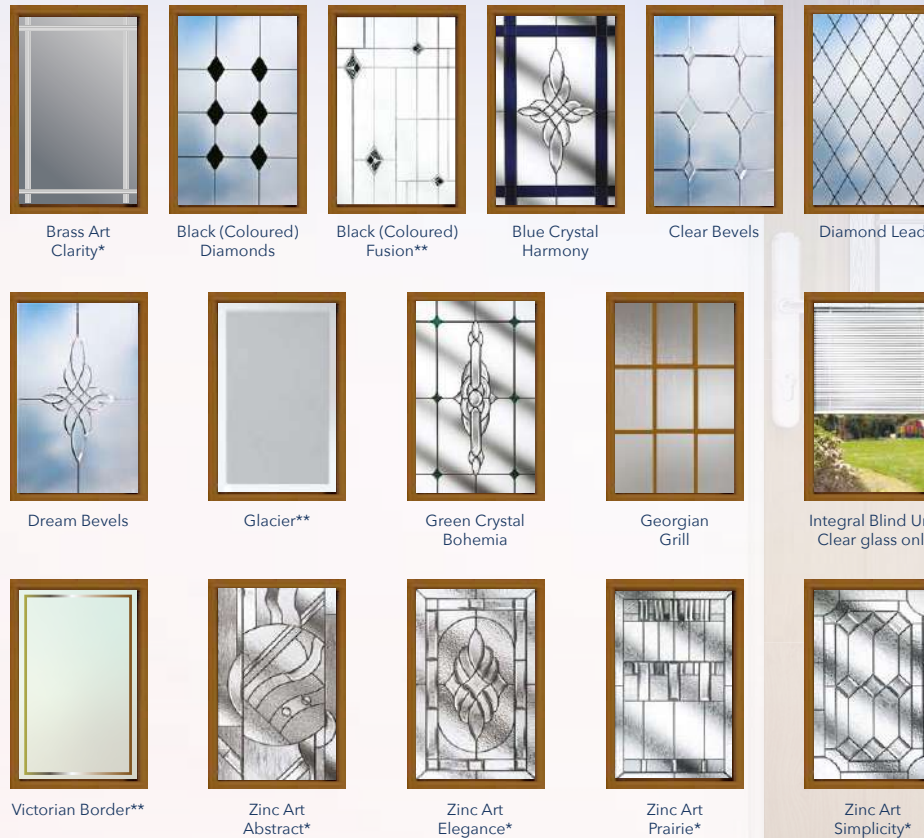

RAL 7038
AGATE GREY

RAL 7032
PEBBLE
GREY

*This range of triple glazed designs encapsulate traditional bevels and obscure glass patterns inside a clear sealed unit and can not be modified or changed.

**The satin backing glass is an integral part of the design and can not modified or changed.

The Kelham

- RAL 9016 WHITE
- RAL 9001 CREAM
- DUCK EGG BLUE
- RAL 7001 SILVER GREY
- RAL 7016 ANTHRACITE GREY
- CHARTWELL GREEN
- RAL 6009 GREEN
- RAL 3011 RED
- RAL 5011 BLUE
- RAL 7015 SLATE GREY
- IRISH OAK
- RAL 8001 GOLDEN OAK
- ROSEWOOD
- RAL 8022 BLACK BROWN
- RAL 9011 BLACK
- RAL 7038 AGATE GREY
- RAL 7032 PEBBLE GREY

The Kelham
 Colour - Golden Oak
 Glass - Brass Art Gallery

A half-glazed cottage door with a stylish range of double or triple glazed glass designs.
 Also available with an integral blind or Georgian Grill cassette.

Decorative Glass Options

*This range of triple glazed designs encapsulate traditional bevels and obscure glass patterns inside a clear sealed unit and can not be modified or changed.
 **The satin backing glass is an integral part of the design and can not be modified or changed.