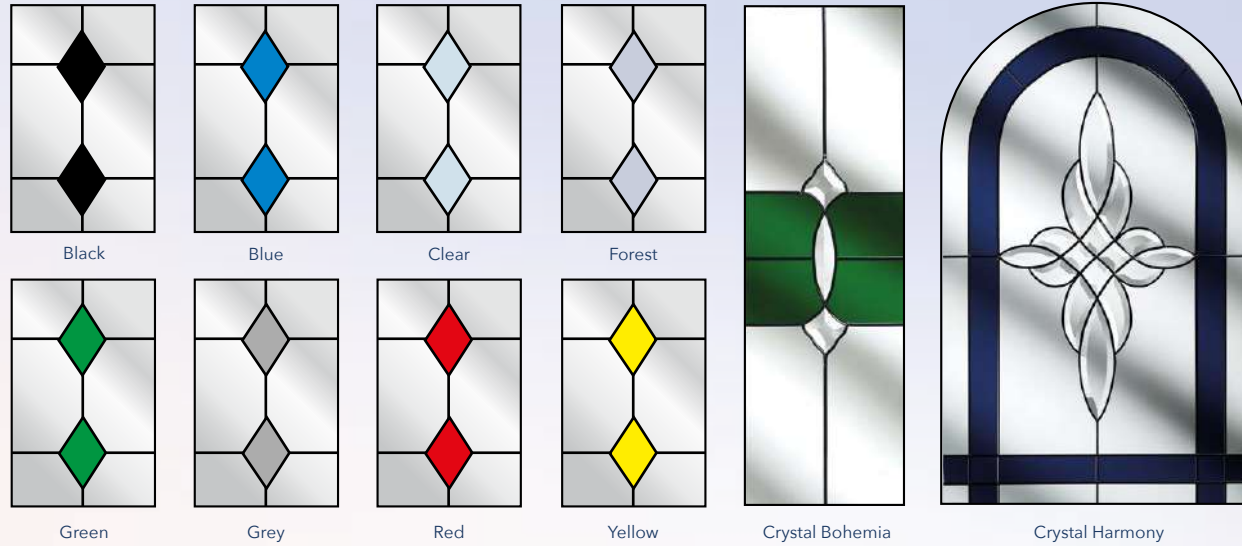

DUCK EGG
BLUE

RAL 7001
SILVER GREY

RAL 7016
ANTHRACITE
GREY

CHARTWELL
GREEN

RAL 6009
GREEN

RAL 3011
RED

RAL 5011
BLUE

RAL 7015
SLATE GREY

IRISH
OAK

RAL 8001
GOLDEN
OAK

ROSEWOOD

RAL 8022
BLACK
BROWN

RAL 9011
BLACK

RAL 7038
AGATE GREY

RAL 7032
PEBBLE
GREY

Decorative Glass Options

Decorative Glass

Coloured Diamond, Crystal Bohemia & Crystal Harmony are available in the following Colours

Fusion Glass Options

- RAL 9016 WHITE
- RAL 9001 CREAM
- DUCK EGG BLUE
- RAL 7001 SILVER GREY
- RAL 7016 ANTHRACITE GREY
- CHARTWELL GREEN
- RAL 6009 GREEN
- RAL 3011 RED
- RAL 5011 BLUE
- RAL 7015 SLATE GREY
- IRISH OAK
- RAL 8001 GOLDEN OAK
- ROSEWOOD
- RAL 8022 BLACK BROWN
- RAL 9011 BLACK
- RAL 7038 AGATE GREY
- RAL 7032 PEBBLE GREY

Backing Glass

For our glass designs that allow you to choose the backing glass, we offer 20 different options, ranging from a privacy (obscurity) level of 1 to 5, with 5 being the most obscure.

Arctic Privacy Level 4