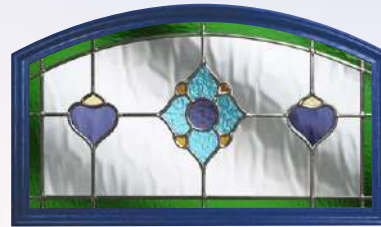

The Langwith
Colour - Blue
Glass - New Orleans

This traditional style door incorporates a medium sized glazed area with a curved top and a range of curved glass designs.

Decorative Glass Options

Dorchester*