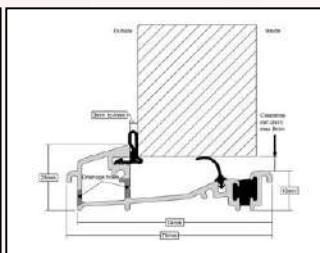

Cills available in 85mm, 150mm & 180mm depending on colour