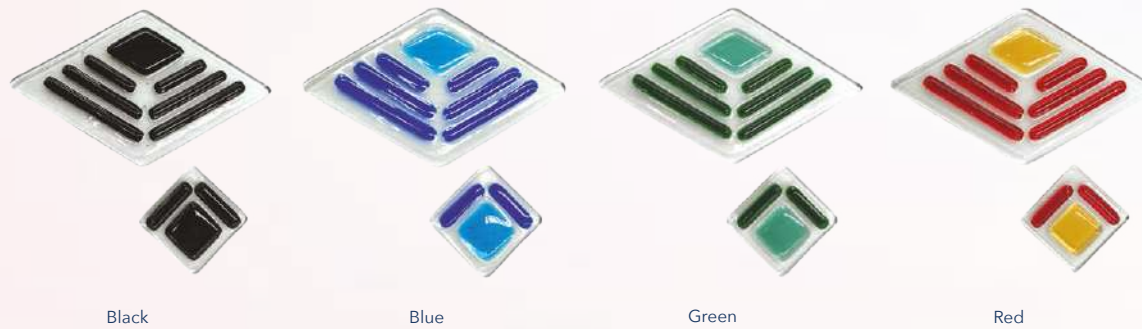

Fusion Glass Options

- RAL 9016 WHITE
- RAL 9001 CREAM
- DUCK EGG BLUE
- RAL 7001 SILVER GREY
- RAL 7016 ANTHRACITE GREY
- CHARTWELL GREEN
- RAL 6009 GREEN
- RAL 3011 RED
- RAL 5011 BLUE
- RAL 7015 SLATE GREY
- IRISH OAK
- RAL 8001 GOLDEN OAK
- ROSEWOOD
- RAL 8022 BLACK BROWN
- RAL 9011 BLACK
- RAL 7038 AGATE GREY
- RAL 7032 PEBBLE GREY