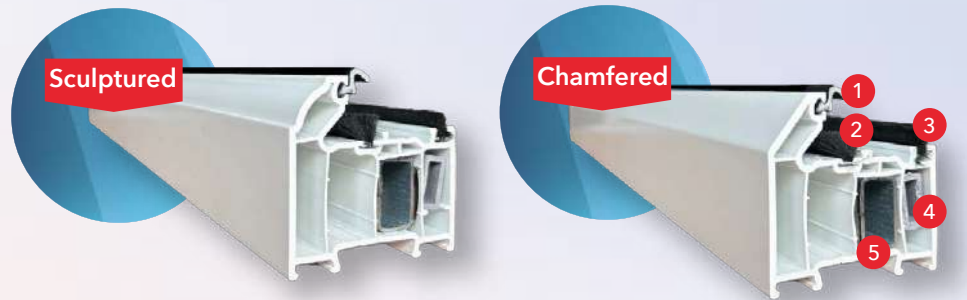

Outer-Frame

Outer Frame Option

- 1 10mm Q-Lon Weatherseal
- 2 Intermediate Brush Pile
- 3 Internal Brush Pile
- 4 Thermal Reinforcing
- 5 Steel Reinforcing

Low Threshold Options

37mm Low uPVC

25mm Aluminium AM3-70