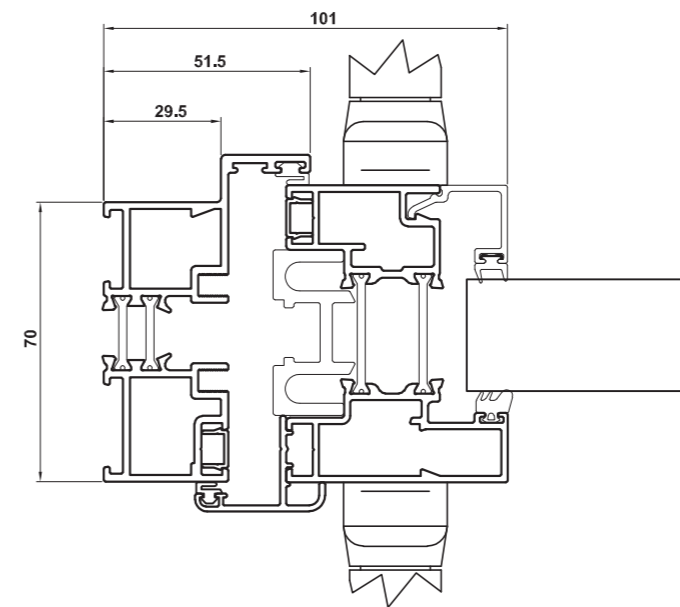

Bi-folding Door Assembly Drawings

New Visofold Slim 1000 Quickglaze Bi-folding Door Jamb & Mullion Details

DV14 - Outer Frame
DV220 - Slim Sash
UN3160G - 28mm Glazing

DV14 - Outer Frame
DV220 - Slim Sash
UN3160G - 28mm Glazing

DV220 - Slim Sash
UN3160G - 28mm Glazing

Bi-folding Door Assembly Drawings

New Visofold Slim 1000 Quickglaze Bi-folding Door

Head & Threshold Details (Integrated Cill Threshold shown)

DV176 - Cill Threshold
DV220 - Slim Sash
UN3160G - 28mm Glazing

DV271 - Low Threshold, Open Out
EUD03 - Low Threshold Ramp
DV220 - Slim Sash
UN3160G - 28mm Glazing

Not weather rated

Version: E120722

Bi-folding Door Main Profiles

Visofold SLIM 1000 Quickglaze