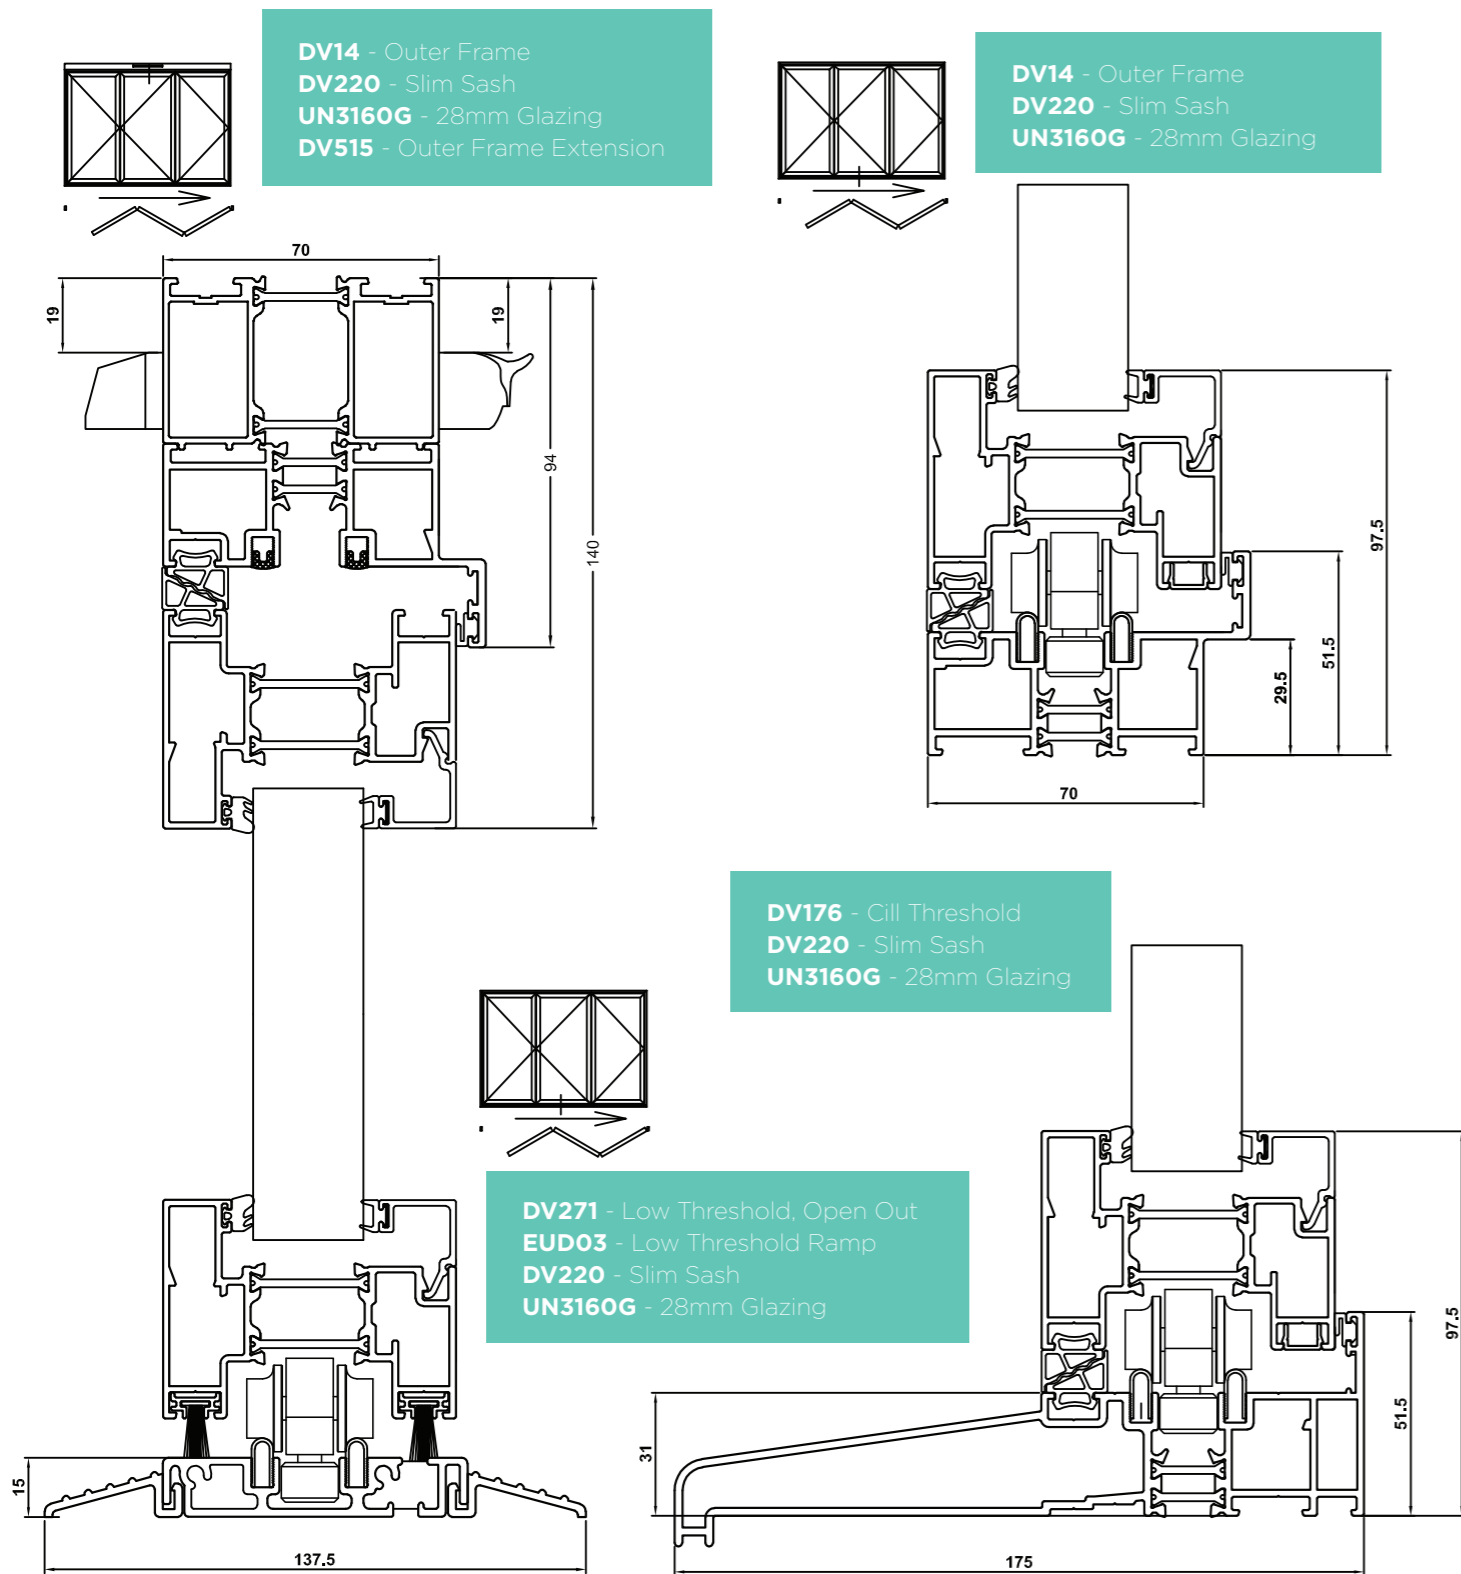

Bi-folding Door Assembly Drawings

New Visofold Slim 1000 Quickglaze Bi-folding Door Jamb & Mullion Details

DV14 - Outer Frame
DV220 - Slim Sash
UN3160G - 28mm Glazing

DV14 - Outer Frame
DV220 - Slim Sash
UN3160G - 28mm Glazing

DV220 - Slim Sash
UN3160G - 28mm Glazing

Bi-folding Door Assembly Drawings

New Visofold Slim 1000 Quickglaze Bi-folding Door

Head & Threshold Details (Integrated Cill Threshold shown)

DV176 - Cill Threshold
DV220 - Slim Sash
UN3160G - 28mm Glazing

DV271 - Low Threshold, Open Out
EUD03 - Low Threshold Ramp
DV220 - Slim Sash
UN3160G - 28mm Glazing

Not weather rated

Version: E120722

Bi-folding Door Main Profiles

Visofold SLIM 1000 Quickglaze