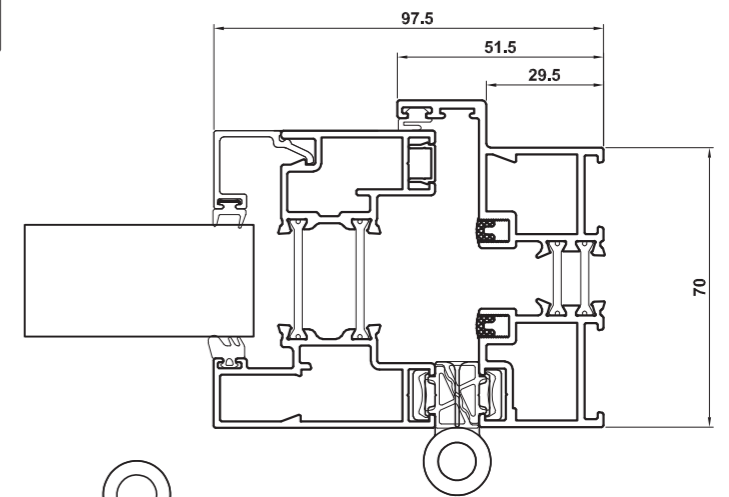

Bi-folding Door Assembly Drawings

New Visofold Slim 1000 Quickglaze Bi-folding Door Jamb & Mullion Details

DV14 - Outer Frame
DV220 - Slim Sash
UN3160G - 28mm Glazing

DV14 - Outer Frame
DV220 - Slim Sash
UN3160G - 28mm Glazing

DV220 - Slim Sash
UN3160G - 28mm Glazing

Bi-folding Door Assembly Drawings

New Visofold Slim 1000 Quickglaze Bi-folding Door

Head & Threshold Details (Integrated Cill Threshold shown)

DV176 - Cill Threshold
DV220 - Slim Sash
UN3160G - 28mm Glazing

DV271 - Low Threshold, Open Out
EUD03 - Low Threshold Ramp
DV220 - Slim Sash
UN3160G - 28mm Glazing

Not weather rated

Version: E120722

Bi-folding Door Main Profiles

Visofold SLIM 1000 Quickglaze