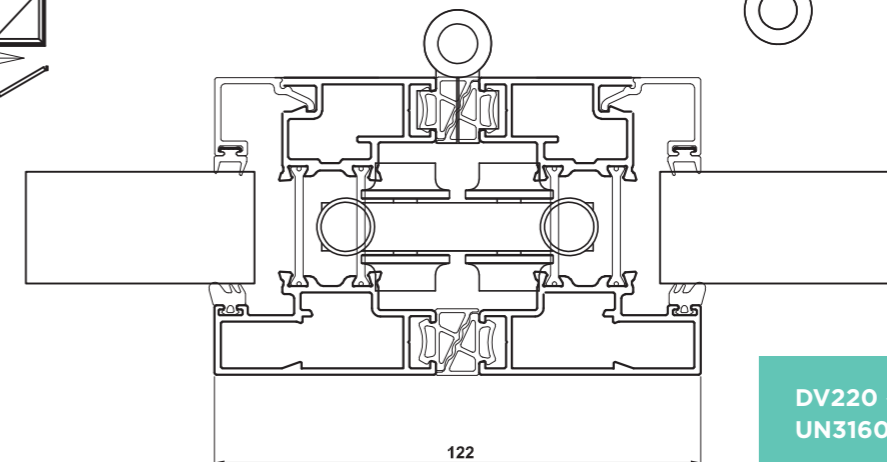

Bi-folding Door Assembly Drawings

New Visofold Slim 1000 Quickglaze Bi-folding Door Jamb & Mullion Details

DV14 - Outer Frame
DV220 - Slim Sash
UN3160G - 28mm Glazing

DV14 - Outer Frame
DV220 - Slim Sash
UN3160G - 28mm Glazing

DV220 - Slim Sash
UN3160G - 28mm Glazing

Bi-folding Door Assembly Drawings

New Visofold Slim 1000 Quickglaze Bi-folding Door

Head & Threshold Details (Integrated Cill Threshold shown)

DV176 - Cill Threshold
DV220 - Slim Sash
UN3160G - 28mm Glazing

DV271 - Low Threshold, Open Out
EUD03 - Low Threshold Ramp
DV220 - Slim Sash
UN3160G - 28mm Glazing

Not weather rated

Version: E120722

Bi-folding Door Main Profiles

Visofold SLIM 1000 Quickglaze