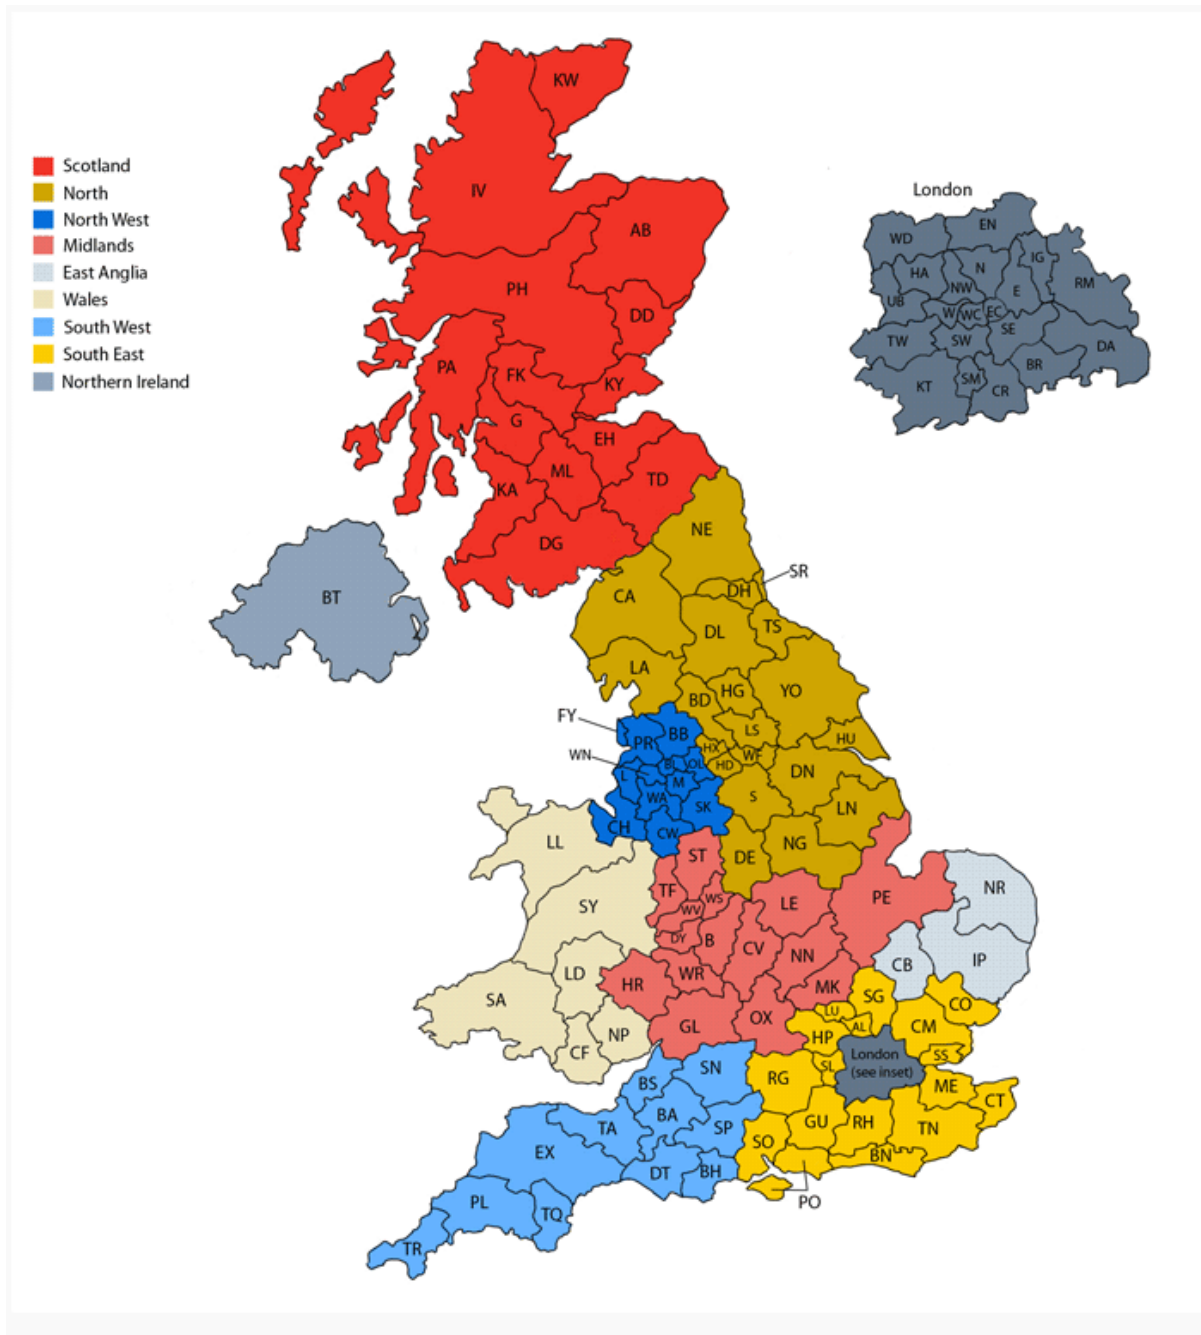

Cortizo 4700 Delivery Areas

Please be aware that the delivery will not be taken up any flights of stairs, a service lift designed specifically for goods can be used. (not a people lift)

**A delivery surcharge will apply to the below postcode areas

£50 surcharge: AB (all areas); PA24-27; PA32-33; PA36-38; PH16-26; PH31; PH33-34; PH49-50; G81-84; SA20-99

£100 surcharge: KW1-14; IV1-40; IV52-54; PA21; PA28-31; PA34-35; PA37; PA80; PH32; PH35-40; TR1-20

Delivery cannot be made to the following Postcodes/Areas which are Highlands, Isle of Arran, Kirkwall, Bute, Colintrave, Jura, Scilly)

IV41-49, IV51, IV55-56, IV63, KA27-28, KW15 – 17, PA20, PA22 – 23, PA41-49, PA60-78, TR21-25, ZE

Isle of Skye, Isle of Man, Isle of Wight, Inner and Outer Hebrides, Orkney, Shetland, Northern/Southern Ireland

The couriers will contact the customer directly to book in and arrange delivery

All deliveries must be signed for. No delivery will be made without a signature.