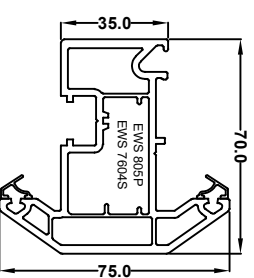

# Chamfered Window & Door System

EWS 7001  
50mm Door low threshold

EWS 7020  
5mm Standard window outer frame

EWS 7006  
75mm Large window / standard door frame

EWS 7015  
Flush Sash

EWS7005  
Chamfered Sash T

EWS 7008  
Internally glazed sash

EWS 7007  
Tilt & turn sash

EWS 7002  
Small transom Internal glazed

EWS 7022  
Large transom Internal glazed

EWS 7003  
Small transom for sash

EWS7023  
Large transom for sash