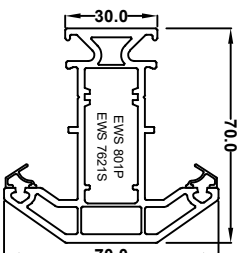

# Chamfered Window & Door System

EWS 7001  
50mm Door low threshold

EWS 7020  
5mm Standard window outer frame

EWS 7006  
75mm Large window / standard door frame

EWS 7015  
Flush Sash

EWS7005  
Chamfered Sash T

EWS 7008  
Internally glazed sash

EWS 7007  
Tilt & turn sash

EWS 7002  
Small transom Internal glazed

EWS 7022  
Large transom Internal glazed

EWS 7003  
Small transom for sash

EWS7023  
Large transom for sash

EWS 7019  
Door T sash

EWS 7018  
Door Z sash

EWS 7009  
Door midrail

EWS7301  
28mm Chamfered Bead

EWS7303  
36mm Chamfered Bead

EWS7312  
28mm Ovolo Bead

EWS7313  
36mm Ovolo Bead