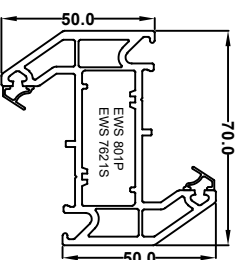

# Chamfered Window & Door System

EWS 7001  
50mm Door low threshold

EWS 7020  
5mm Standard window outer frame

EWS 7006  
75mm Large window / standard door frame

EWS 7015  
Flush Sash

EWS7005  
Chamfered Sash T

EWS 7008  
Internally glazed sash

EWS 7007  
Tilt & turn sash

EWS 7002  
Small transom Internal glazed

EWS 7022  
Large transom Internal glazed

EWS 7003  
Small transom for sash

EWS7023  
Large transom for sash

EWS 7019  
Door T sash

EWS 7018  
Door Z sash

EWS 7009  
Door midrail

EWS7301  
28mm Chamfered Bead

EWS7303  
36mm Chamfered Bead

EWS7312  
28mm Ovolo Bead

EWS7313  
36mm Ovolo Bead