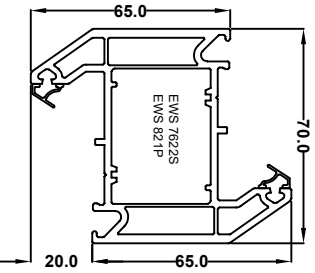

# Chamfered Window & Door System

EWS 7001  
50mm Door low threshold

EWS 7020  
5mm Standard window outer frame

EWS 7006  
75mm Large window / standard door frame

EWS 7015  
Flush Sash

EWS7005  
Chamfered Sash T

EWS 7008  
Internally glazed sash

EWS 7007  
Tilt & turn sash

EWS 7002  
Small transom Internal glazed

EWS 7022  
Large transom Internal glazed

EWS 7003  
Small transom for sash

EWS7023  
Large transom for sash

EWS 7019  
Door T sash

EWS 7018  
Door Z sash

EWS 7009  
Door midrail

EWS7301  
28mm Chamfered Bead

EWS7303  
36mm Chamfered Bead

EWS7312  
28mm Ovolo Bead

EWS7313  
36mm Ovolo Bead