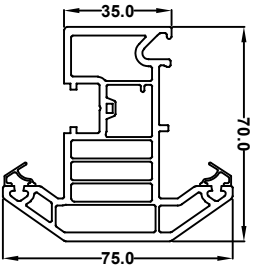

# Chamfered Window & Door System

EWS 7001  
50mm Door low threshold

EWS 7020  
5mm Standard window outer frame

EWS 7006  
75mm Large window / standard door frame

EWS 7015  
Flush Sash

EWS7005  
Chamfered Sash T

EWS 7008  
Internally glazed sash

EWS 7007  
Tilt & turn sash

EWS 7002  
Small transom Internal glazed

EWS 7022  
Large transom Internal glazed

EWS 7003  
Small transom for sash

EWS7023  
Large transom for sash

EWS 7019  
Door T sash

EWS 7018  
Door Z sash

EWS 7009  
Door midrail

EWS7301  
28mm Chamfered Bead

EWS7303  
36mm Chamfered Bead

EWS7312  
28mm Ovolo Bead

EWS7313  
36mm Ovolo Bead