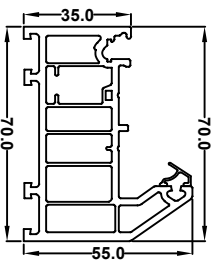

# Chamfered Window & Door System

EWS 7001  
50mm Door low threshold

EWS 7020  
5mm Standard window outer frame

EWS 7006  
75mm Large window / standard door frame

EWS 7015  
Flush Sash

EWS7005  
Chamfered Sash T

EWS 7008  
Internally glazed sash

EWS 7007  
Tilt & turn sash

EWS 7002  
Small transom Internal glazed

EWS 7022  
Large transom Internal glazed

EWS 7003  
Small transom for sash

EWS7023  
Large transom for sash