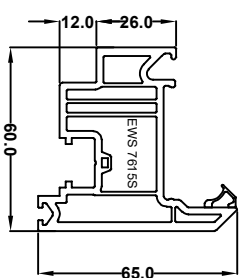

# Chamfered Window & Door System

EWS 7001  
50mm Door low threshold

EWS 7020  
5mm Standard window outer frame

EWS 7006  
75mm Large window / standard door frame

EWS 7015  
Flush Sash

EWS7005  
Chamfered Sash T

EWS 7008  
Internally glazed sash

EWS 7007  
Tilt & turn sash

EWS 7002  
Small transom Internal glazed

EWS 7022  
Large transom Internal glazed

EWS 7003  
Small transom for sash

EWS7023  
Large transom for sash