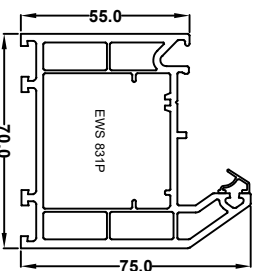

# Chamfered Window & Door System

EWS 7001  
50mm Door low threshold

EWS 7020  
5mm Standard window outer frame

EWS 7006  
75mm Large window / standard door frame

EWS 7015  
Flush Sash

EWS7005  
Chamfered Sash T

EWS 7008  
Internally glazed sash

EWS 7007  
Tilt & turn sash

EWS 7002  
Small transom Internal glazed

EWS 7022  
Large transom Internal glazed

EWS 7003  
Small transom for sash

EWS7023  
Large transom for sash