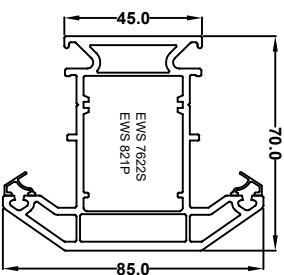

# Chamfered Window & Door System

EWS 7001  
50mm Door low threshold

EWS 7020  
5mm Standard window outer frame

EWS 7006  
75mm Large window / standard door frame

EWS 7015  
Flush Sash

EWS7005  
Chamfered Sash T

EWS 7008  
Internally glazed sash

EWS 7007  
Tilt & turn sash

EWS 7002  
Small transom Internal glazed

EWS 7022  
Large transom Internal glazed

EWS 7003  
Small transom for sash

EWS7023  
Large transom for sash