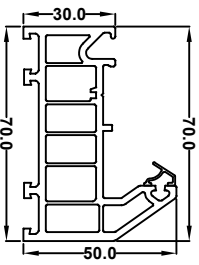

# Chamfered Window & Door System

EWS 7001  
50mm Door low threshold

EWS 7020  
5mm Standard window outer frame

EWS 7006  
75mm Large window / standard door frame

EWS 7015  
Flush Sash

EWS7005  
Chamfered Sash T

EWS 7008  
Internally glazed sash

EWS 7007  
Tilt & turn sash

EWS 7002  
Small transom Internal glazed

EWS 7022  
Large transom Internal glazed

EWS 7003  
Small transom for sash

EWS7023  
Large transom for sash