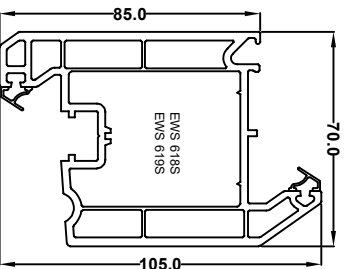

# Chamfered Window & Door System

EWS 7001  
50mm Door low threshold

EWS 7020  
5mm Standard window outer frame

EWS 7006  
75mm Large window / standard door frame

EWS 7015  
Flush Sash

EWS7005  
Chamfered Sash T

EWS 7008  
Internally glazed sash

EWS 7007  
Tilt & turn sash

EWS 7002  
Small transom Internal glazed

EWS 7022  
Large transom Internal glazed

EWS 7003  
Small transom for sash

EWS7023  
Large transom for sash

EWS 7019  
Door T sash

EWS 7018  
Door Z sash

EWS 7009  
Door midrail

EWS7301  
28mm Chamfered Bead

EWS7303  
36mm Chamfered Bead

EWS7312  
28mm Ovolo Bead

EWS7313  
36mm Ovolo Bead