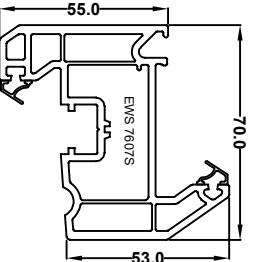

# Chamfered Window & Door System

EWS 7001  
50mm Door low threshold

EWS 7020  
5mm Standard window outer frame

EWS 7006  
75mm Large window / standard door frame

EWS 7015  
Flush Sash

EWS7005  
Chamfered Sash T

EWS 7008  
Internally glazed sash

EWS 7007  
Tilt & turn sash

EWS 7002  
Small transom Internal glazed

EWS 7022  
Large transom Internal glazed

EWS 7003  
Small transom for sash

EWS7023  
Large transom for sash