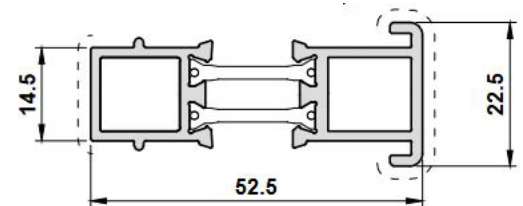

Side Panel Transom

Vertical Coupler

45mm Box Vertical Coupler

Horizontal Coupler