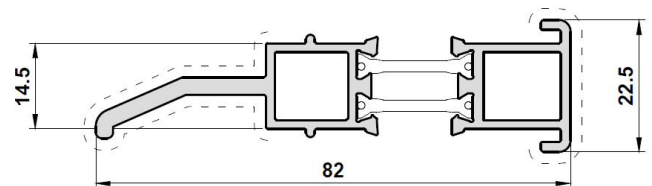

Side Panel Transom

Vertical Coupler

45mm Box Vertical Coupler

Horizontal Coupler