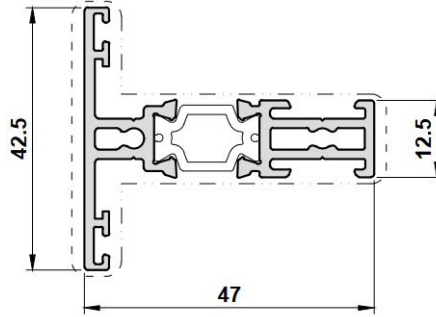

Door Transom