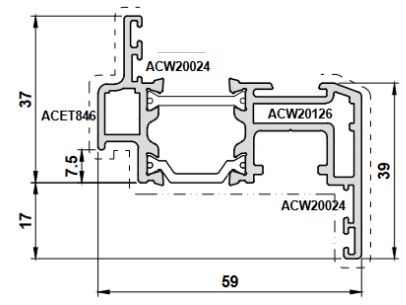

Open In Door Sash
With Eurogroove