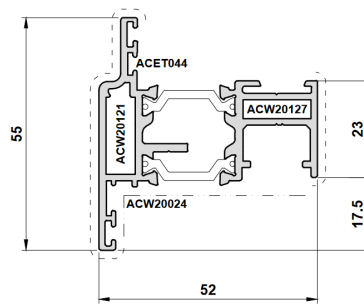

Open Out Door Sash
With Eurogroove