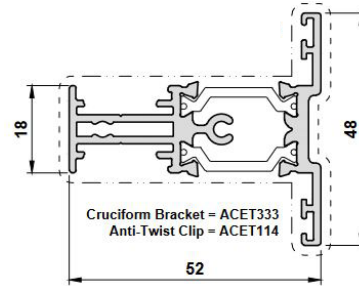

Side Panel Transom

Vertical Coupler

45mm Box Vertical Coupler

Horizontal Coupler