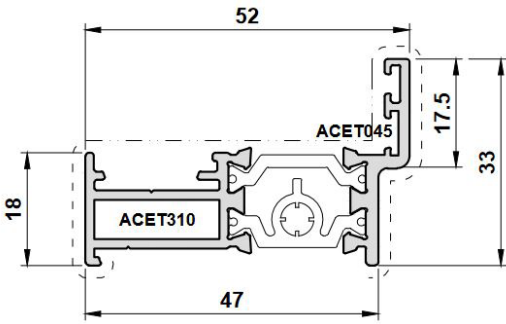

Cross Sections

Aluminium Heritage Doors

Door Outer Frame