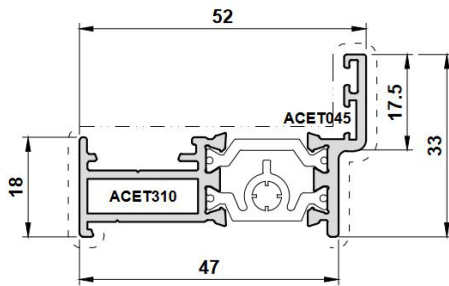

Side Panel Outer Frame