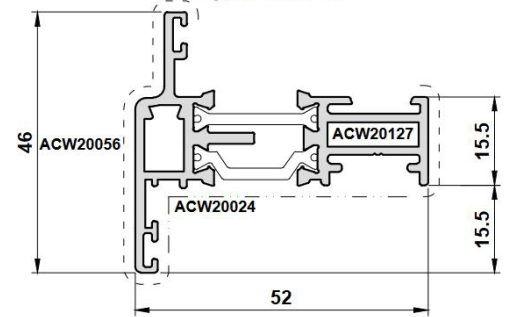

Door Sash Open Out