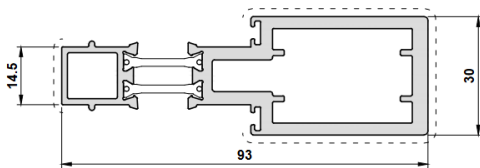

Side Panel Transom

Vertical Coupler

45mm Box Vertical Coupler

Horizontal Coupler