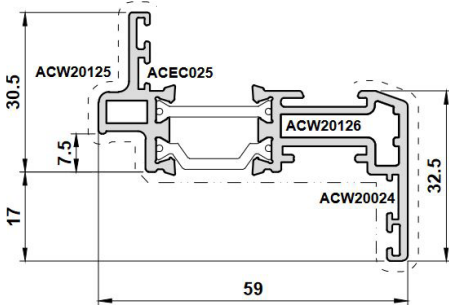

Door Sash Open In